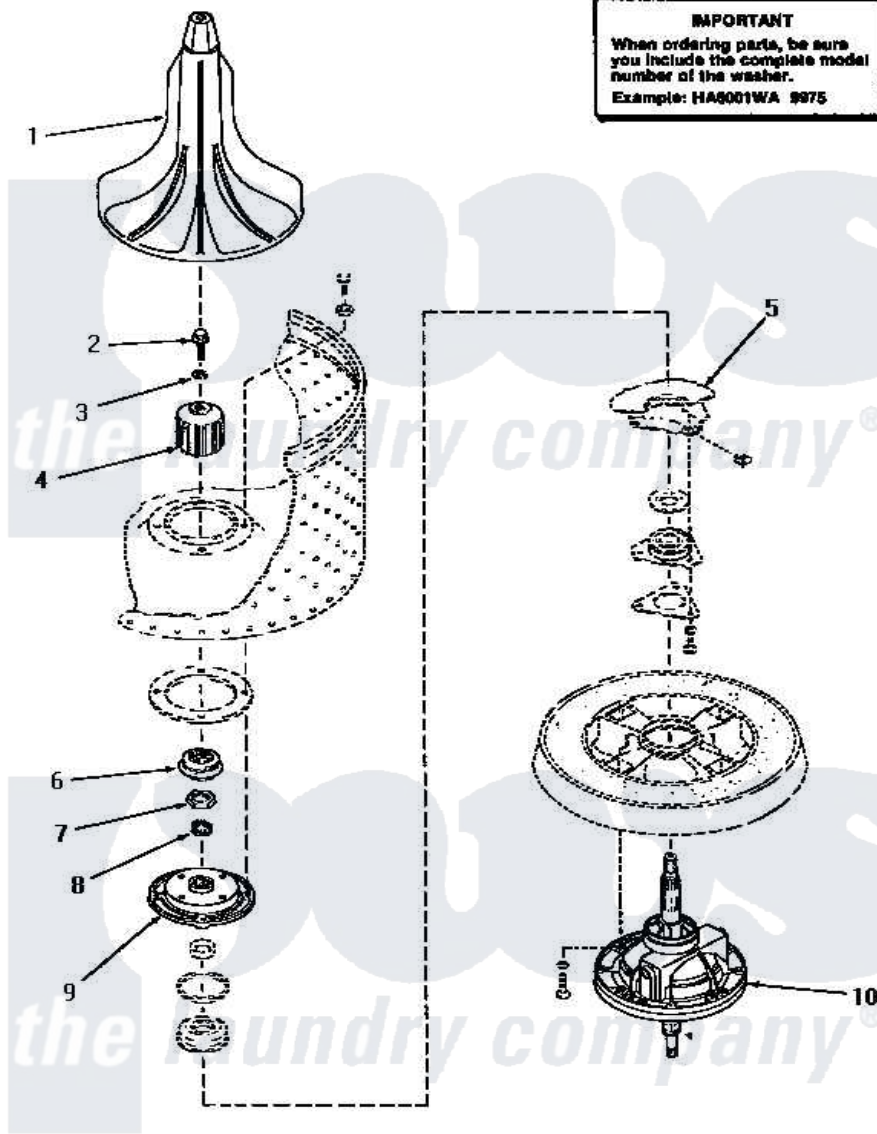

Amana HA2621 20 - SHORT POST DRIVE (ADDITION)

SHORT POST DRIVE

Amana [Residential Amana HA2621 Washer Parts](#) Parts Diagram 20 - SHORT POST DRIVE (ADDITION)
 Click on the part number to view part

Item	Original Part Number	Replaced By	Status	Part Description
1	30855	40000501W		Agitator, Flex Vane
2	30852			Screw, No.8-1/4 X 20 X 3/
3	30853		Not Available	SEAL
4	30071	R9900189		Kit, Drive Bell And Seal
5	Y00000000		Not Available	SEE NOTE OUTER TUB
6	30022		Not Available	ASSY,SEAL-HEAD xREPLACE
7	Y29220	40016301		Nut, Lock
8	29728	40008301		Insert, Spline
9	30034		Not Available	HUB ASSEMBLY
10	30848	33227P		Assembly- Tran
"	33227	33227P		Assembly- Tran