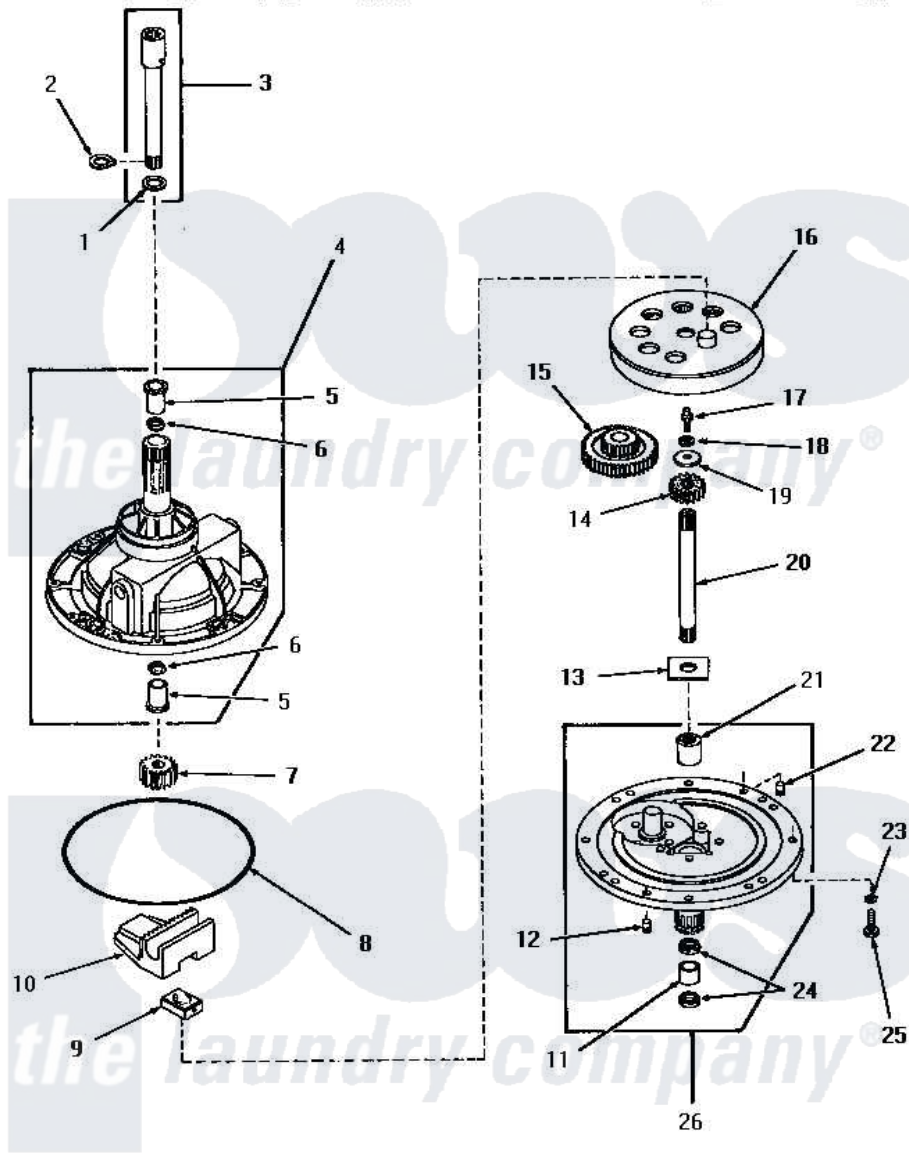

Amana HA3000 01 - 28430 TRANSMISSION ASSY COMPONENTS

COMPONENTS FOR 28430 TRANSMISSION ASSEMBLY

Amana [Residential Amana HA3000 Washer Parts](#) Parts Diagram 01 - 28430 TRANSMISSION ASSY COMPONENTS
 Click on the part number to view part

Item	Original Part Number	Replaced By	Status	Part Description
1	Y00000000		Not Available	SEE NOTE SHIM WASHER -- (SEE NOTE)
2	27197			Ring, Retaining
3	368P3			Kit, Coupling And Shaft
4	27191		Not Available	TRANSMISSION CASE ASSEMBLY
"	28435		Not Available	TRANSMISSION CASE ASSEMBLY
5	27021		Not Available	BEARING
6	Y28114	40042701		Seal- Oil
7	27003			Pinion, Agitator
8	27028			Gasket, Transmission Re
"	28434P		Not Available	LOCTITE
9	26493			Slide
10	Y27001	Y31526		Rack
11	27022			Bearing
12	27172			Pin, Dowel

13	27016		Washer
14	29156		Pinion, Input
15	27002		Gear, Reduction
16	26577		Assembly, Gear And Stud
17	27030	Not Available	SCREW, 1/4-20 SPECIAL
18	21456		Lockwasher, 1/4 Intshkp
19	26509	40041501	Washer
20	27081	27081P	Shaft Input Package
21	27026	Not Available	COVER TRANSMISSION
22	27172		Pin, Dowel
23	02431		Lockwasher, 1/4 Ext Shk
24	Y28114	40042701	Seal- Oil
25	20253		Screw, Cap-1/4-20 X 1"
26	27192	Not Available	TRANSMISSION COVER ASSEMBLY
NI	27243	27243P	Oil, CW Transmission F-