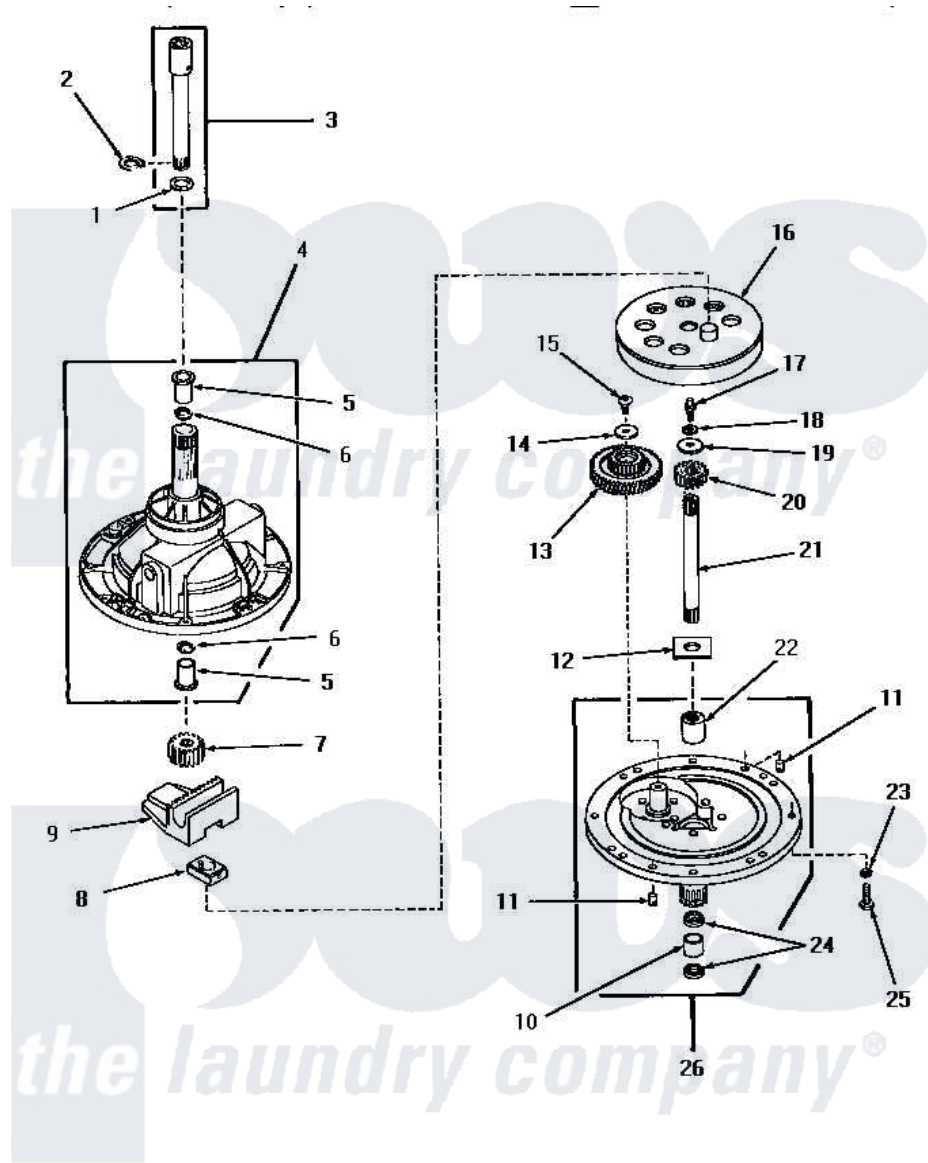

## COMPONENTS FOR 30123 and 30946 TRANSMISSION ASSEMBLIES

Amana [Residential Amana HA3000 Washer Parts](#) Parts Diagram 02 - 30123 & 30946 TRANSMISSION ASSEMBLIES  
 Click on the part number to view part

Item	Original Part Number	Replaced By	Status	Part Description
1	Y00000000		Not Available	SEE NOTE SHIM WASHER -- (SEE NOTE)
2	<a href="#">27197</a>			Ring, Retaining
3	<a href="#">368P3</a>			Kit, Coupling And Shaft
4	28435		Not Available	TRANSMISSION CASE ASSEMBLY
5	27021		Not Available	BEARING
6	Y28114	<a href="#">40042701</a>		Seal- Oil
7	<a href="#">27003</a>			Pinion, Agitator
8	<a href="#">26493</a>			Slide
9	Y27001	<a href="#">Y31526</a>		Rack
10	<a href="#">27022</a>			Bearing
11	<a href="#">27172</a>			Pin, Dowel
12	<a href="#">27016</a>			Washer
13	<a href="#">29161</a>			Gear, Reduction
14	29260		Not Available	WASHER
15	<a href="#">29273</a>			Screw, 1/4-20 X 3/8

16	<a href="#">26577</a>		Assembly, Gear And Stud
17	27030	Not Available	SCREW, 1/4-20 SPECIAL
18	<a href="#">21456</a>		Lockwasher, 1/4 Intshkp
19	26509	<a href="#">40041501</a>	Washer
20	<a href="#">Y29160</a>		Pinion, Drive
21	27081	<a href="#">27081P</a>	Shaft Input Package
22	30893	<a href="#">WR2X4924</a>	Shim
23	<a href="#">02431</a>		Lockwasher, 1/4 Ext Shk
24	Y28114	<a href="#">40042701</a>	Seal- Oil
25	<a href="#">20253</a>		Screw, Cap-1/4-20 X 1"
26	30945	Not Available	ASSY, TRANSMISSION COVExREPLACE
NI	27243	<a href="#">27243P</a>	Oil, CW Transmission F-
"	28434P	Not Available	LOCTITE