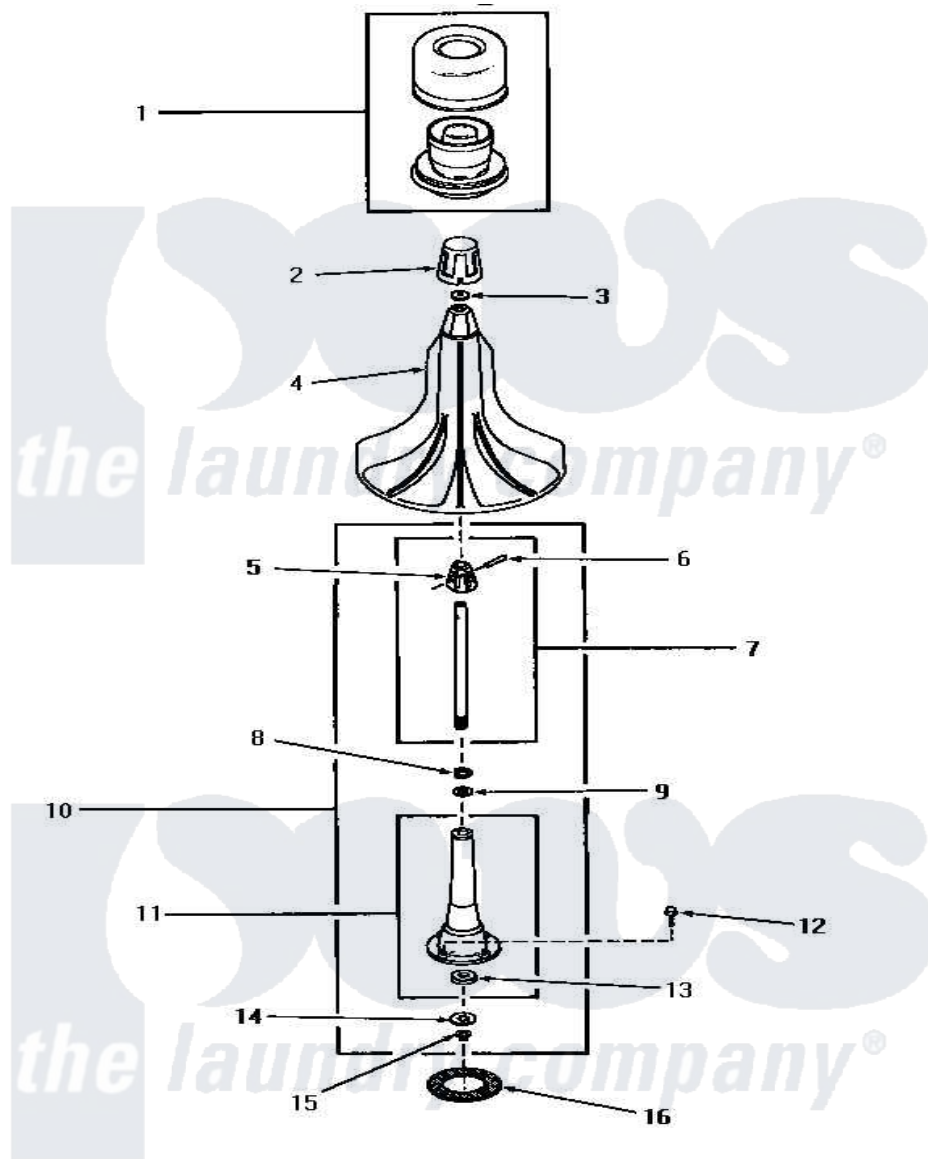

Amana HA3000 03 - AGITATOR & POST

AGITATOR AND POST

Amana [Residential Amana HA3000 Washer Parts](#) Parts Diagram 03 - AGITATOR & POST
 Click on the part number to view part

Item	Original Part Number	Replaced By	Status	Part Description
1	27707		Not Available	ASSY,DISPENSER-FABRIC
2	27138		Not Available	ASSY,AGITATOR CAP
3	27189			Washer, Agitator Cap
4	27120		Not Available	ASSY,AGITATOR
5	27174		Not Available	DRIVE BLOCK
6	20243			Pin, Taper
7	28091			Assembly, Agitator Shaft and dr
8	20057	222T017P01		Washer FIB 21/32 ID X 1156 OD X 1/8
9	04704			Washer, .630idx1.125odx
10	28934		Not Available	AGITATOR POST ASSEMBLY
11	28933		Not Available	AGITATOR POST
12	27202	W10116787		Screw
13	10429		Not Available	WASHER,THRUST
14	27164			Washer, Spline
15	27197			Ring, Retaining