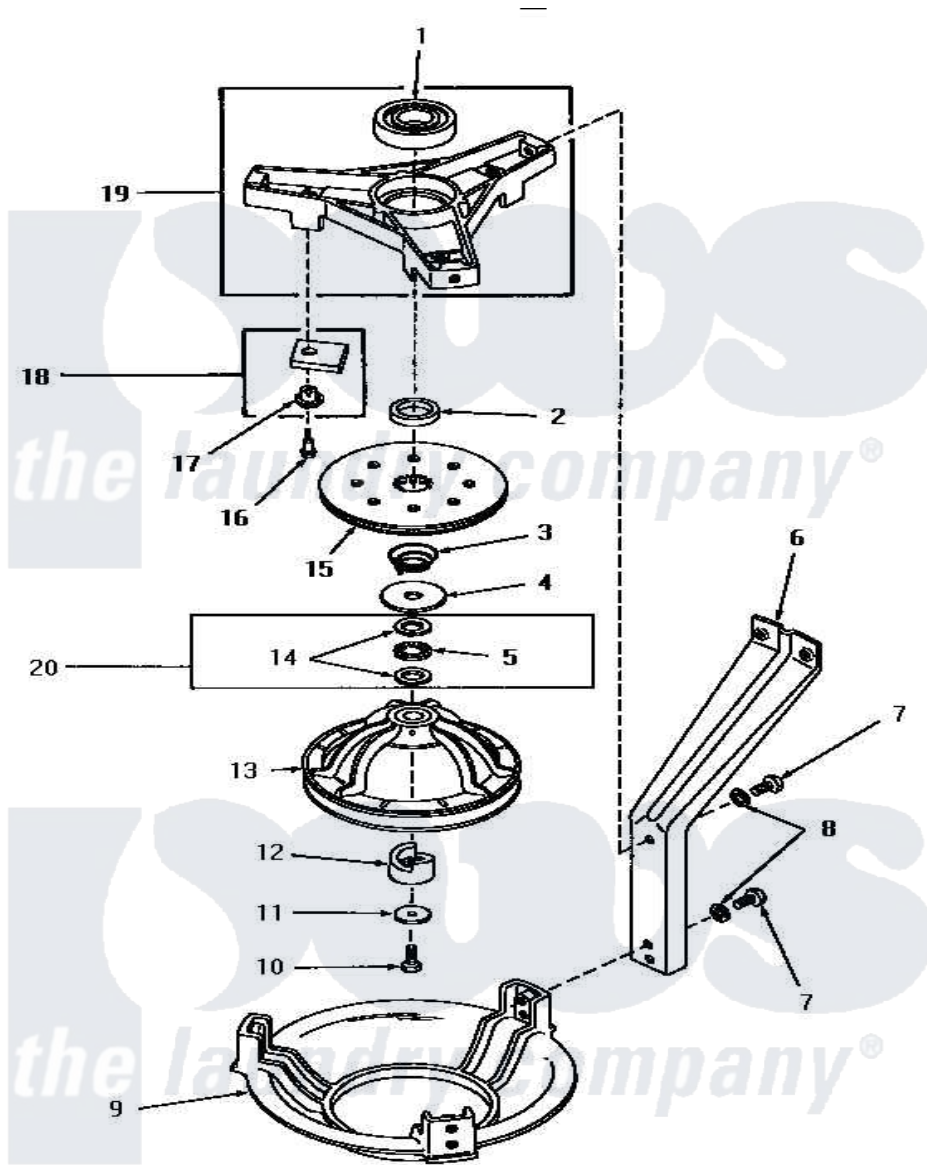

Amana HA3000 04 - BRG HSG/BRAKE/PULLEY & PIVOT DOME

BEARING HOUSING, BRAKE, PULLEY AND PIVOT DOME

Amana [Residential Amana HA3000 Washer Parts](#) Parts Diagram 04 - BRG HSG/BRAKE/PULLEY & PIVOT DOME
 Click on the part number to view part

Item	Original Part Number	Replaced By	Status	Part Description
1	28944	40004001		Bearing, Main
2	27176			Spacer
3	27014	33435		Spring, Conical
4	27015	40063201		Washer, Flat
5	27025		Not Available	BEARING,NEEDLE THRUST
6	27090			Leg, Support
7	30016	40128701		Screw, 5/16-18 X .50
8	04366			Lockwasher, 5/16intshkp
9	27124		Not Available	DOME,PIVOT
10	27220	40063401		Screw, 1/4-20 x 5/8 Hex
11	26509	40041501		Washer
12	27018			Helix
13	30260	34232P		Kit-Pulley
"	27111	34232P		Kit-Pulley
14	27024		Not Available	NO LONGER AVAILABLE
15	26556	R9900474		Brake Assembly

16	26547		Screw, 10-24 Shoulder
17	29993		Sleeve, Anti-Rotation
18	348P3	R9900543	Pad-Brake
19	28913	35746	AssembLy, Bearing Housing-L
20	Y0000000		SEE NOTE BEARING RACE AND NEEDLE BEARING -- (USED THROUGH SERIAL NO.4U029469)
		Not Available	