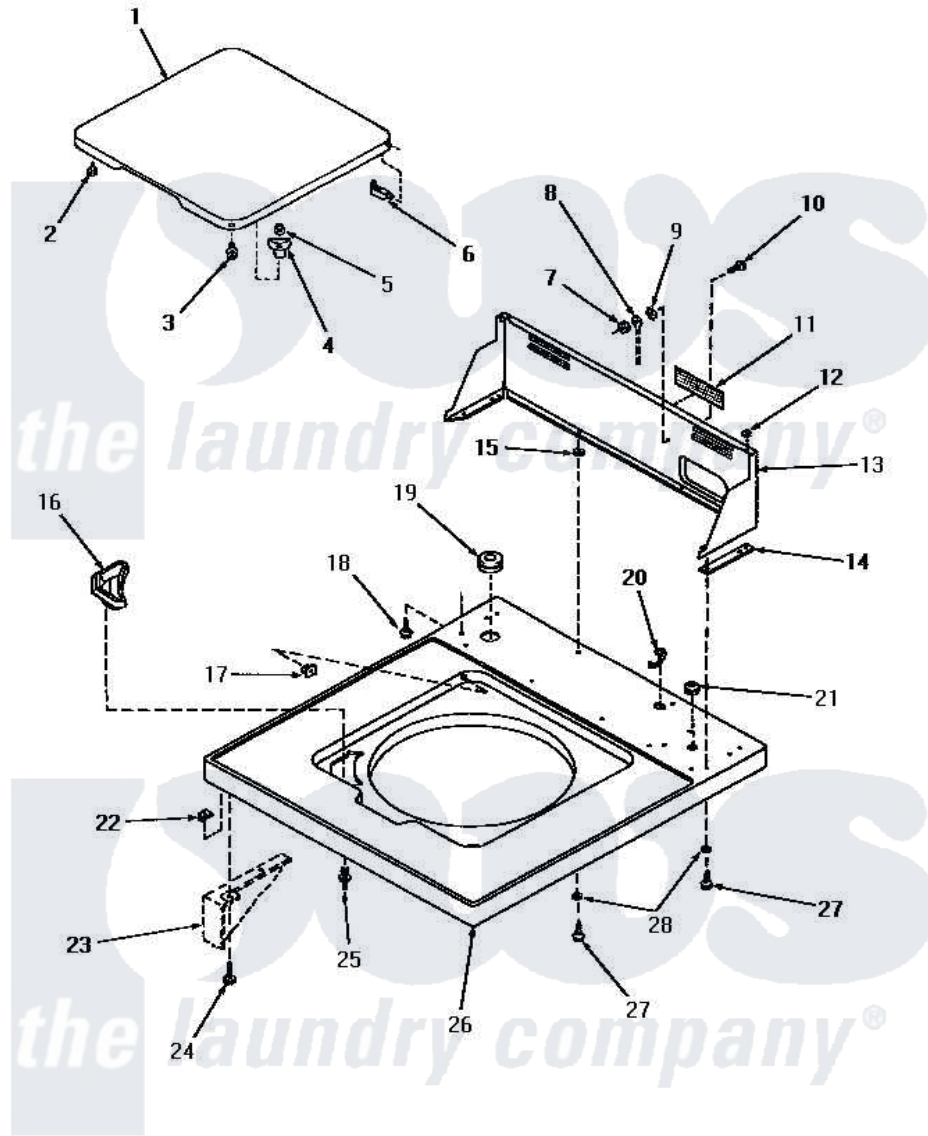

Amana HA3000 05 - CABINET TOP, LOADING DOOR & CONTROL HOOD

CABINET TOP, LOADING DOOR AND CONTROL HOOD

Amana [Residential Amana HA3000 Washer Parts](#) Parts Diagram 05 - CABINET TOP, LOADING DOOR & CONTROL HOOD

[Click on the part number to view part](#)

Item	Original Part Number	Replaced By	Status	Part Description
"	NOTE:		Not Available	2. SIPHON BREAK KIT MUST BE INSTALLED IN DRAIN HOSE IF THE DRAIN RECEPTACLE IS LOWER THAN THE CABINET TOP OF THE WASHER.
1	27665W		Not Available	LOADING DOOR, WHITE
"	27665A		Not Available	ASSY, LID
"	27665K		Not Available	LOADING DOOR, COFFEE
"	27665H		Not Available	LOADING DOOR, HARVEST GOLD
"	27665L		Not Available	LOADING DOOR, ALMOND
2	21685	40038001		Bumper
3	27203		Not Available	ASSY,SCREW & WASHER
4	27149			Catch, Lid Switch
5	21752			Nut, 8-32 Hex Brilock
6	27626		Not Available	HINGE,HIDDEN
7	03673		Not Available	NUT

8	Y00000000	Not Available	SEE NOTE GROUND WIRE
9	03815		Lockwasher, No.10 Ext Shk
10	20267		Screw, 10-24 X 3/8 Round
11	24903	Not Available	STICKER,DISCONNECT POW
12	24522		Nut, Speed-8ab-18 C1995
13	29551A	Not Available	CONTROL HOOD, AVOCADO
"	29551L	Not Available	CONTROL HOOD, ALMOND
"	29551K	Not Available	CONTROL HOOD, COFFEE
"	29551H	Not Available	HOOD,CONTROL-DOMESTIC
"	29551W	Not Available	CONTROL HOOD, WHITE
14	23028	Not Available	GASKET,CONTROL BOX END
15	23425	Not Available	WASHER,7/32IDX7/16ODX.
17	27625		Bushing
18	56392	Not Available	SCREW,8-18 X 3/8 TAPPI
19	20118	Not Available	GROMMET,1982 INV
20	21903	211881	Grommet, Cord Part Not Used-Gas Models Only
21	22299	Not Available	GROMMET
22	20249	36020	Nut-10-24
23	Y00000000	Not Available	SEE NOTE CABINET
24	23008		Screw, 10-24 X 3/4 Sems
25	56534		Barrel, Support
26	27663L	Not Available	ASSY, TOP-DOMESTIC
"	27663A	Not Available	CABINET TOP, AVOCADO
"	27663H	Not Available	ASSY, TOP-DOMESTIC xREPLACE
"	27663W	Not Available	CABINET TOP, WHITE
"	27663K	Not Available	CABINET TOP, COFFEE
27	23962	W10116760	Screw
28	20493		Washer, 11/64 ID x 3/8 OD