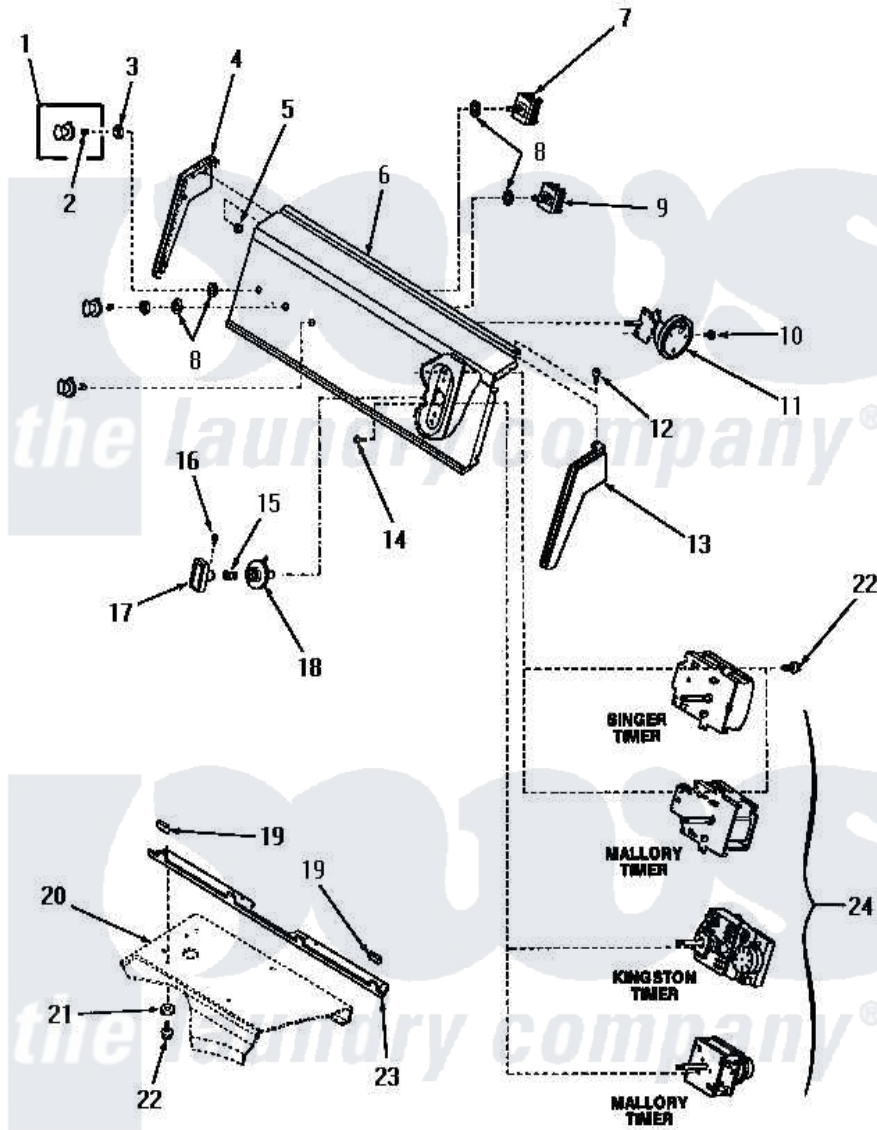

# Amana HA3000 06 - CONTROL PANEL & CONTROLS

**CONTROL PANEL AND CONTROLS**

Amana [Residential Amana HA3000 Washer Parts](#) Parts Diagram 06 - CONTROL PANEL & CONTROLS  
 Click on the part number to view part

Item	Original Part Number	Replaced By	Status	Part Description
"	NOTE:		Not Available	USE SHIM WASHER AS REQUIRED TO OBTAIN A MINIMUM OF .005 INCH TO A MAXIMUM OF .015 INCH CLEARANCE BETWEEN COUPLING AND FLANGED BEARING.
1	28124		Not Available	ASSY,KNOB-SWITCH
2	10519		Not Available	RETAINER
3	57584		Not Available	NUT
4	25124		Not Available	CONTROL HOOD END, LEFT
5	25126	<a href="#">5303284616</a>		Clip
6	<a href="#">29001</a>			Assembly, Control Panel
"	28785		Not Available	PANEL,CONTROL
7	21300		Not Available	SWITCH,TEMPERATURE
8	<a href="#">91176</a>			Lockwasher, 3/8 Intshkp
10	23962	<a href="#">W10116760</a>		Screw
11	<a href="#">27778</a>			Switch, Pressure
12	25232		Not Available	SCREW,8AB-18X7/8 OVAL

13	25123	Not Available	CONTROL HOOD END, RIGHT
14	<a href="#">70212</a>		Screw, 8-32 X 5/32 RD H
15	<a href="#">26319</a>		Spring
16	<a href="#">26318</a>		Screw, 8-32 X 1/4 Set S
17	28120	Not Available	TIMER KNOB
18	28287	Not Available	TIMER KNOB INDICATOR
19	24859	Not Available	SLEEVE,SUPPORT ANGLE
20	Y00000000	Not Available	SEE NOTE CABINET TOP
21	<a href="#">20493</a>		Washer, 11/64 ID x 3/8 OD
22	23962	<a href="#">W10116760</a>	Screw
23	23360	Not Available	ANGLE
24	<a href="#">27694</a>		Xtimer
"	28918	Not Available	TIMER,115/60-2 CYCLE