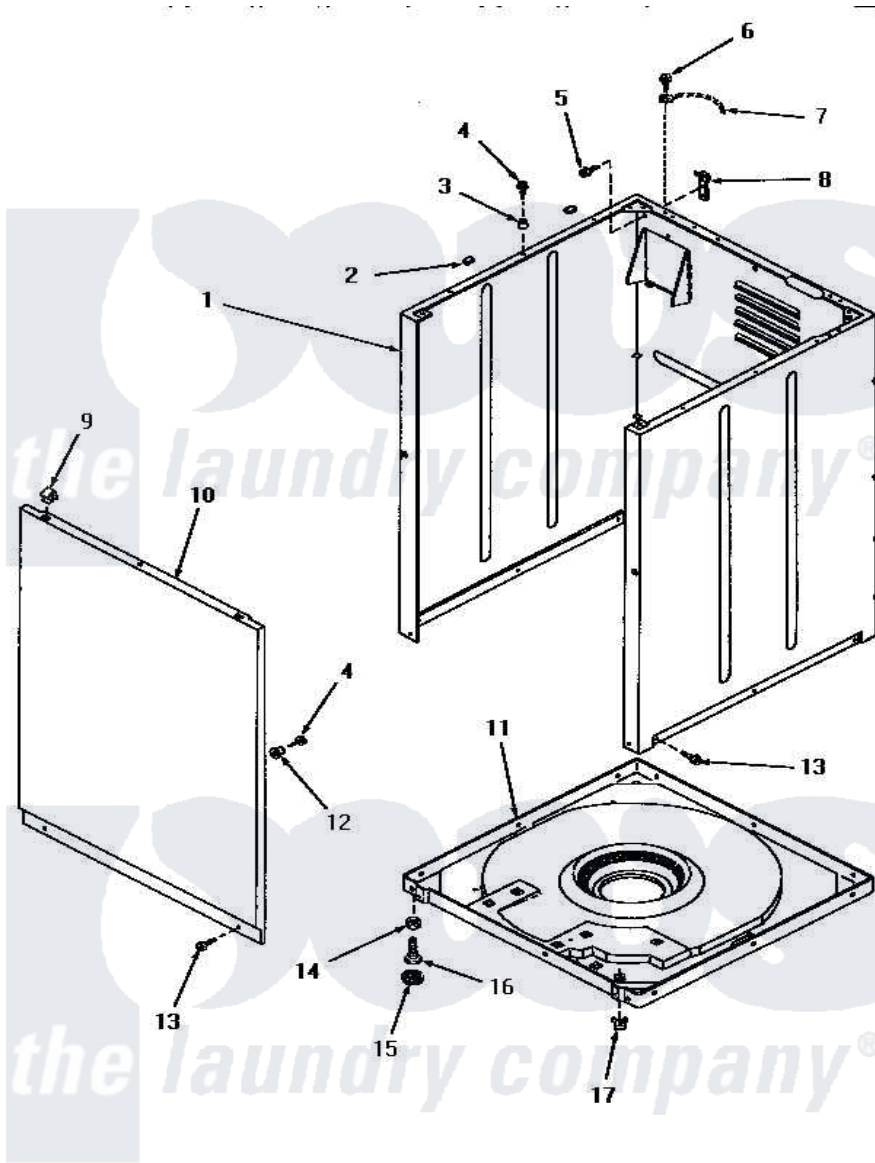

Amana HA3000 07 - FRONT PANEL, CABINET & BASE

FRONT PANEL, CABINET AND BASE

Amana [Residential Amana HA3000 Washer Parts](#) Parts Diagram 07 - FRONT PANEL, CABINET & BASE
 Click on the part number to view part

Item	Original Part Number	Replaced By	Status	Part Description
1	27092W		Not Available	CABINET, WHITE
"	27092L	38612LP		Kit Service Cabinet
"	29168W	38612WP		Kit-Servic
"	29168A		Not Available	CABINET, AVOCADO
"	27092A		Not Available	CABINET, AVOCADO
"	29168L		Not Available	CABINET, ALMOND
"	29168H		Not Available	CABINET, HARVEST GOLD
"	27092K		Not Available	CABINET, COFFEE
"	29168K		Not Available	CABINET, COFFEE
"	27092H		Not Available	CABINET, HARVEST GOLD
2	Y56128			Pad, Bumper
3	56079	505187		Locator, Panel
4	56086	Y014874		Screw, Idler Arm And Sleeve
5	51780	3390631		Screw, 10-16 X 3/8
6	56392		Not Available	SCREW,8-18 X 3/8 TAPPI
7	Y00000000		Not Available	SEE NOTE GROUND WIRE, GREEN

8	Y27103		Hinge, Hold-Down Lug
9	28835	22001650	Fastener, Spring
10	27072A		Not Available
"	27072K		Not Available
"	27072H		Not Available
"	27072L	32708LP	Panel, Front
"	27072W		Not Available
11	29757		Not Available
12	28102		Locator, Panel
13	27196	27001200	Screw
14	Y21899	40038101	Nut, Leg
15	21749	40016001	Foot, Rubber
16	20409	22003428	Leg, Adjustable
17	28837		Not Available
NI	26594P		Grease, Silicone - 2 Oz Tube