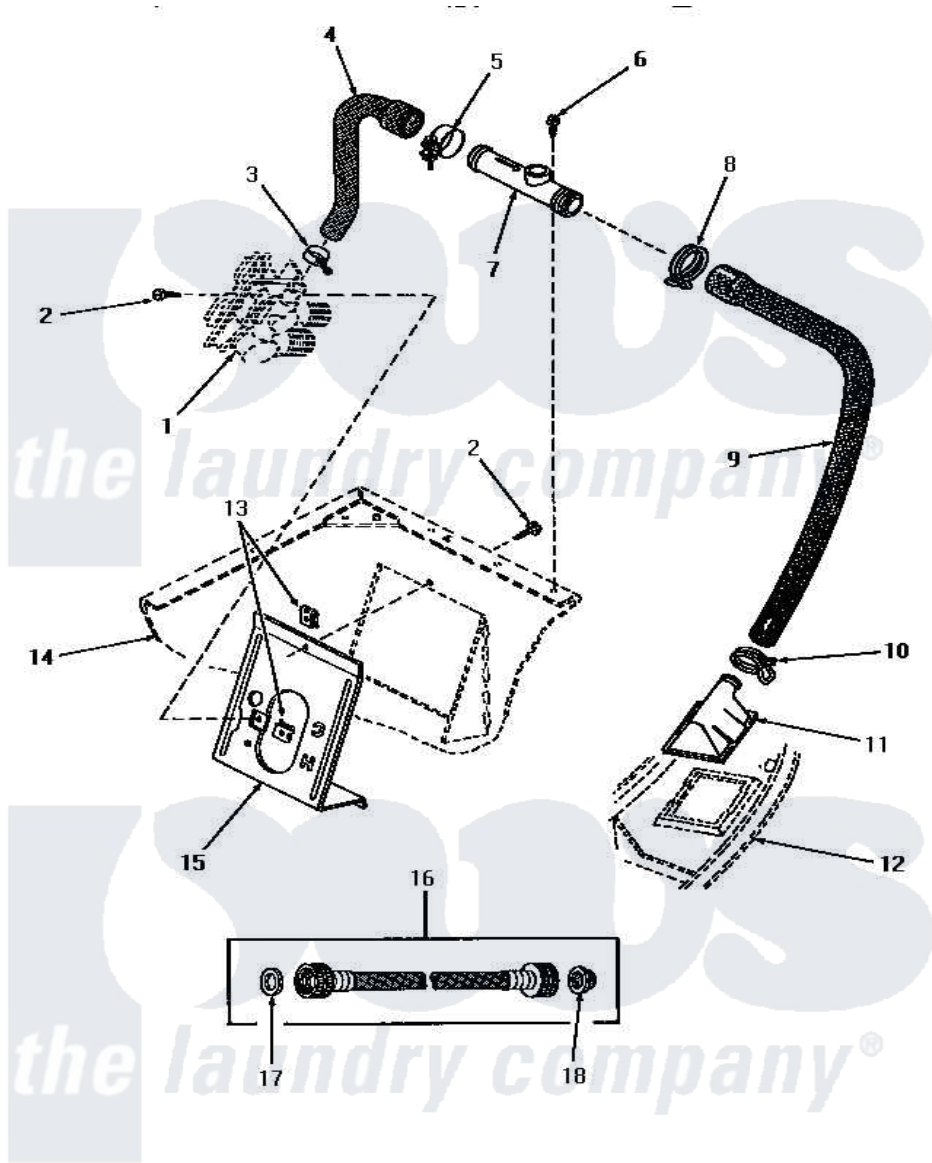

Amana HA3000 09 - INLET/FILL HOSE/BACK FL PREVENTER & BRKT

**INLET HOSE, FILLER HOSE, BACK FLOW PREVENTER
AND MIXING VALVE MOUNTING BRACKET
(starting with Serial No. N3605085)**

Amana [Residential Amana HA3000 Washer Parts](#) Parts Diagram 09 - INLET/FILL HOSE/BACK FL PREVENTER & BRKT

[Click on the part number to view part](#)

Item	Original Part Number	Replaced By	Status	Part Description
1	Y00000000		Not Available	SEE NOTE MIXING VALVE
2	56392		Not Available	SCREW,8-18 X 3/8 TAPPI
3	27643	596669		Clamp, Manifold
4	27183			Hose, Mixing Valve
5	27152		Not Available	CLAMP HOSE
6	23962	W10116760		Screw
7	27118	34280		Assembly, Backflow Prevento
8	29176	285655		Clamp, Hose
9	29182		Not Available	HOSE,WATER INLET
10	29210			Hose Clamp
11	29154			Head, Water Inlet
12	Y00000000		Not Available	SEE NOTE OUTER TUB COVER
13	54038			NUt, Speed U-Type
14	Y00000000		Not Available	SEE NOTE CABINET
15	27126	39407		Bracket, Valve

16	28330	202860	Inlet Hose Assembly
17	20290	Y013783	Washer, Inlet Hose
18	28605	22002960	Strainer, Washer Inlet