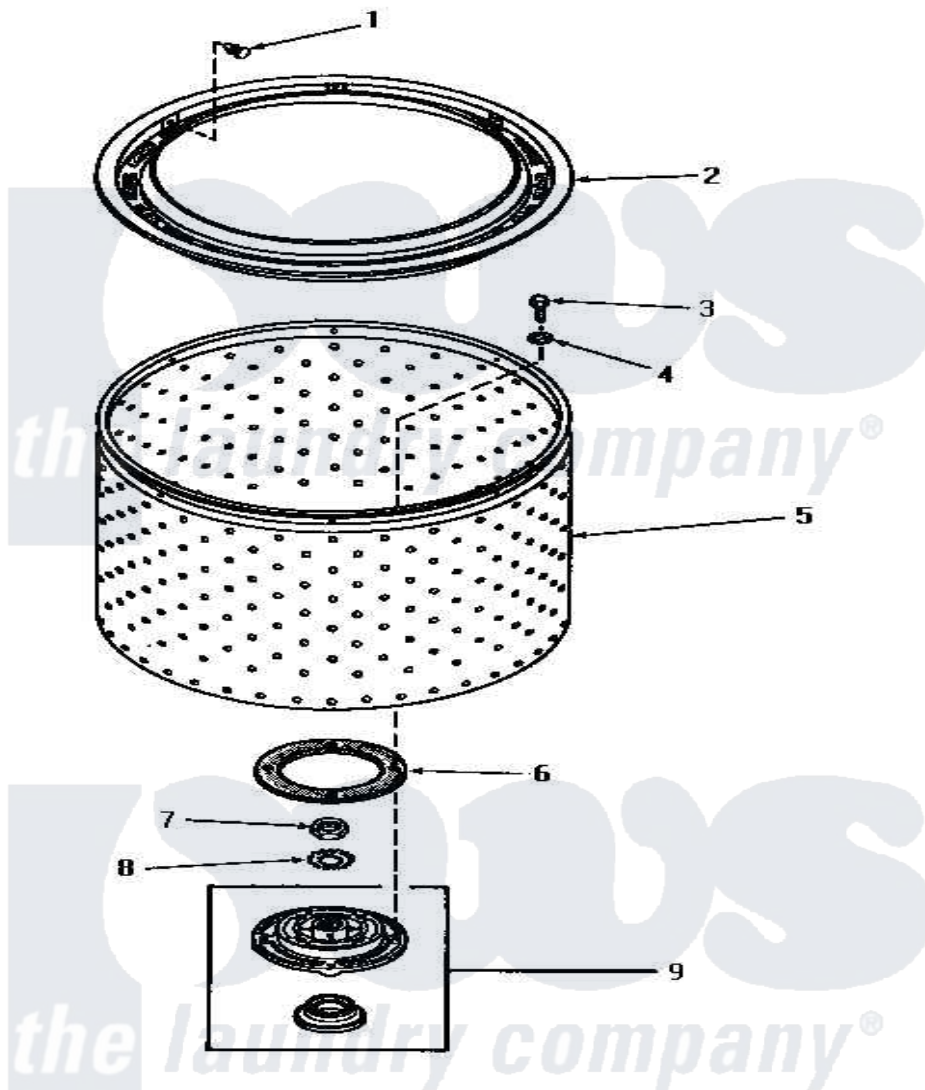

# Amana HA3000 10 - LINT FILTER, WASHTUB & HUB

THROUGH  
F349 0044

## LINT FILTER, WASHTUB AND HUB

Amana [Residential Amana HA3000 Washer Parts](#) Parts Diagram 10 - LINT FILTER, WASHTUB & HUB

[Click on the part number to view part](#)

Item	Original Part Number	Replaced By	Status	Part Description
1	<a href="#">29474</a>			Fastener, Lint Filter
2	27123	<a href="#">33521</a>		Filter Lint/Clothes Guard
3	27202	<a href="#">W10116787</a>		Screw
4	<a href="#">28094</a>			Gasket
5	<a href="#">27074</a>			Motor
"	27073		Not Available	WASHTUB, PORCELAIN
6	27125	<a href="#">39122</a>		Gasket, Washtub
7	Y29220	<a href="#">40016301</a>		Nut, Lock
8	<a href="#">27163</a>			Lockwasher
9	28780	<a href="#">356P3</a>		Kit, Seal-Washer