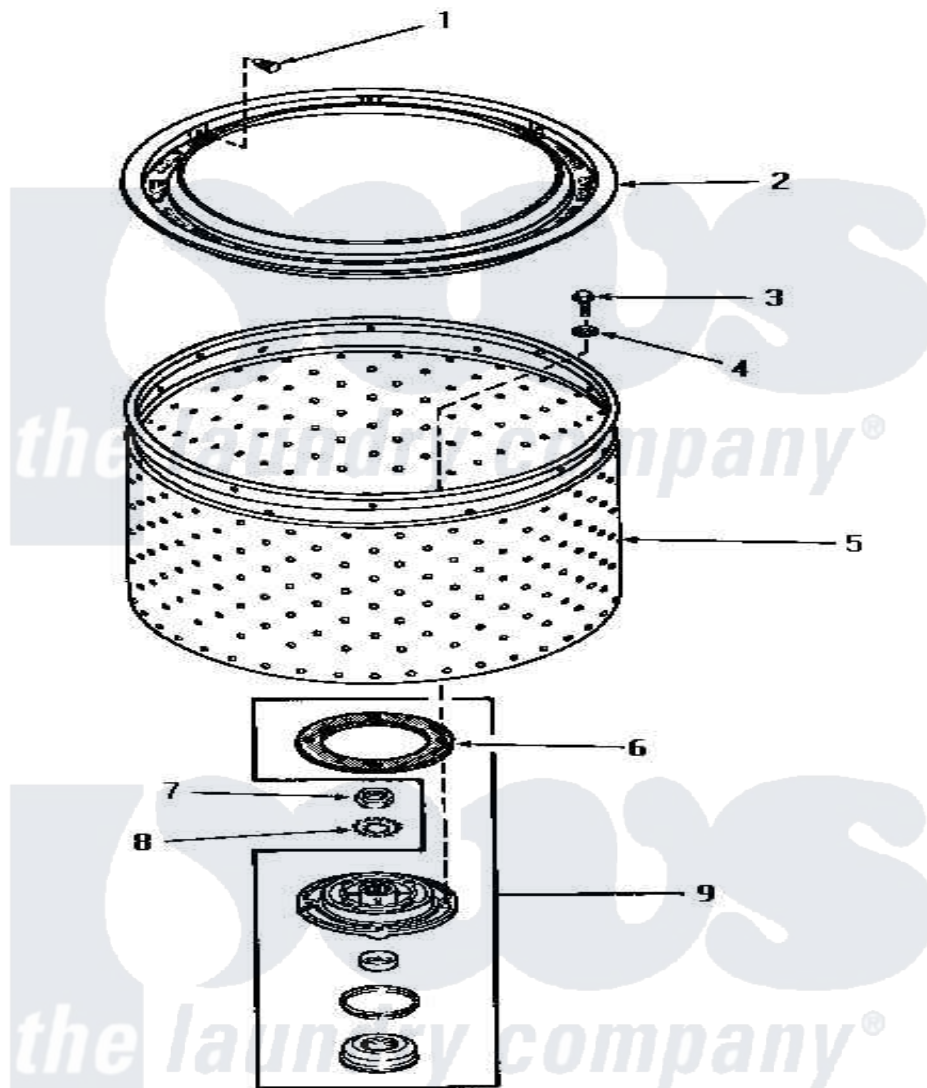

Amana HA3000 11 - LINT FILTER, WASHTUB & HUB

STARTING
F349 0045

LINT FILTER, WASHTUB AND HUB

[Amana Residential Amana HA3000 Washer Parts](#) Parts Diagram 11 - LINT FILTER, WASHTUB & HUB
Click on the part number to view part

Item	Original Part Number	Replaced By	Status	Part Description
1	29474			Fastener, Lint Filter
2	27123	33521		Filter Lint/Clothes Guard
3	27202	W1011678Z		Screw
4	28094			Gasket
5	28138		Not Available	WASHTUB, STAINLESS STEEL
"	29074	39252P		Wash Tub
6	27125	39122		Gasket, Washtub
7	Y29220	40016301		Nut, Lock
8	27163			Lockwasher
9	356P3			Kit, Seal-Washer