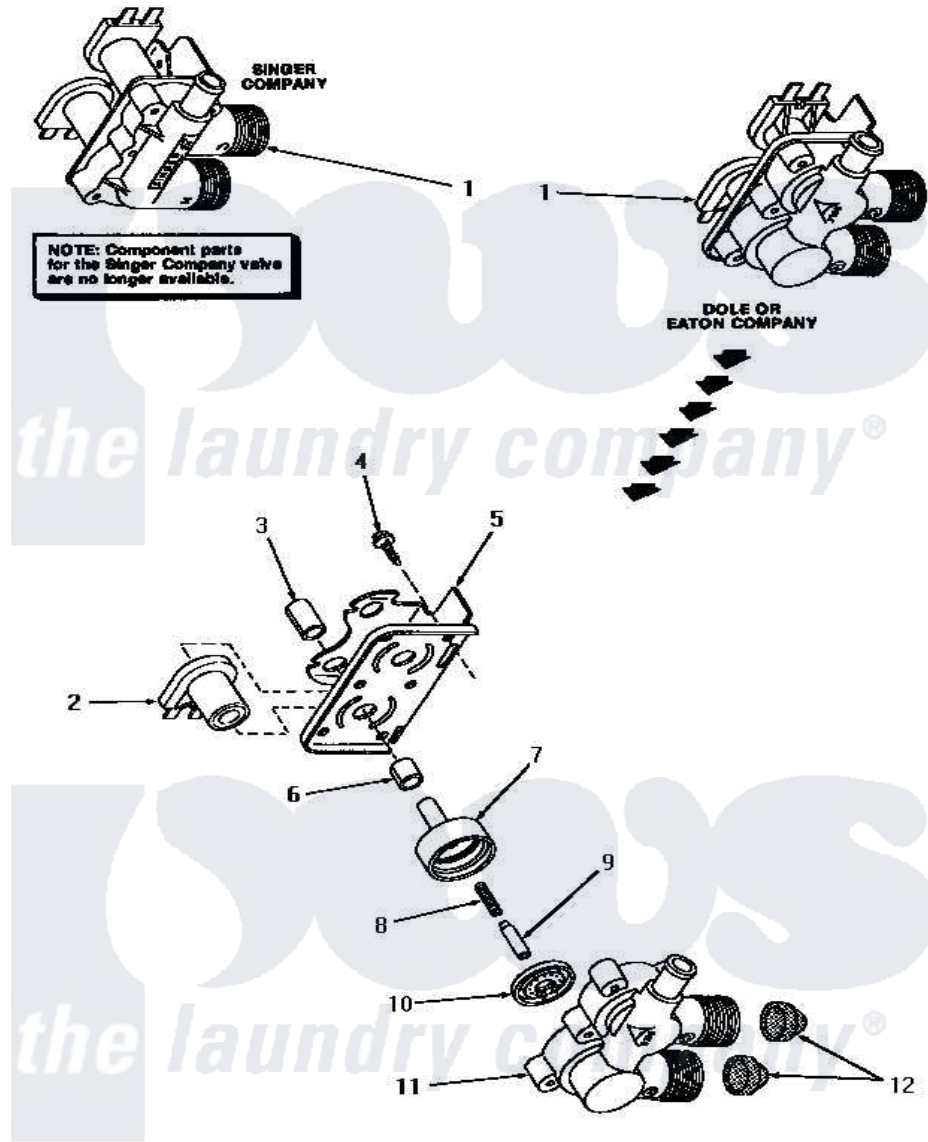

Amana HA3000 12 - MIXING VALVE ASSY

MIXING VALVE ASSEMBLY

Amana [Residential Amana HA3000 Washer Parts](#) Parts Diagram 12 - MIXING VALVE ASSY
 Click on the part number to view part

| Item | Original Part Number | Replaced By | Status | Part Description |
|------|-----------------------|--------------------------|---------------|------------------------|
| 1 | 27156 | 33930 | | Valve, Mixing |
| 2 | 24126 | 33930 | | Valve, Mixing |
| 3 | 24128 | | Not Available | SLEEVE, LONG |
| 4 | 25817C | | Not Available | SCREW |
| 5 | Y24158 | | Not Available | MOUNTING BRACKET |
| 6 | 24129 | | Not Available | SLEEVE, SHORT |
| 7 | 24130 | | | Guide, Armature |
| 8 | 24131 | | Not Available | SPRING |
| 9 | 24132 | | Not Available | ARMATURE |
| 10 | 24134 | | Not Available | DIAPHRAGM |
| 11 | Y24159 | 33930 | | Valve, Mixing |
| 12 | 24122 | 22002960 | | Strainer, Washer Inlet |