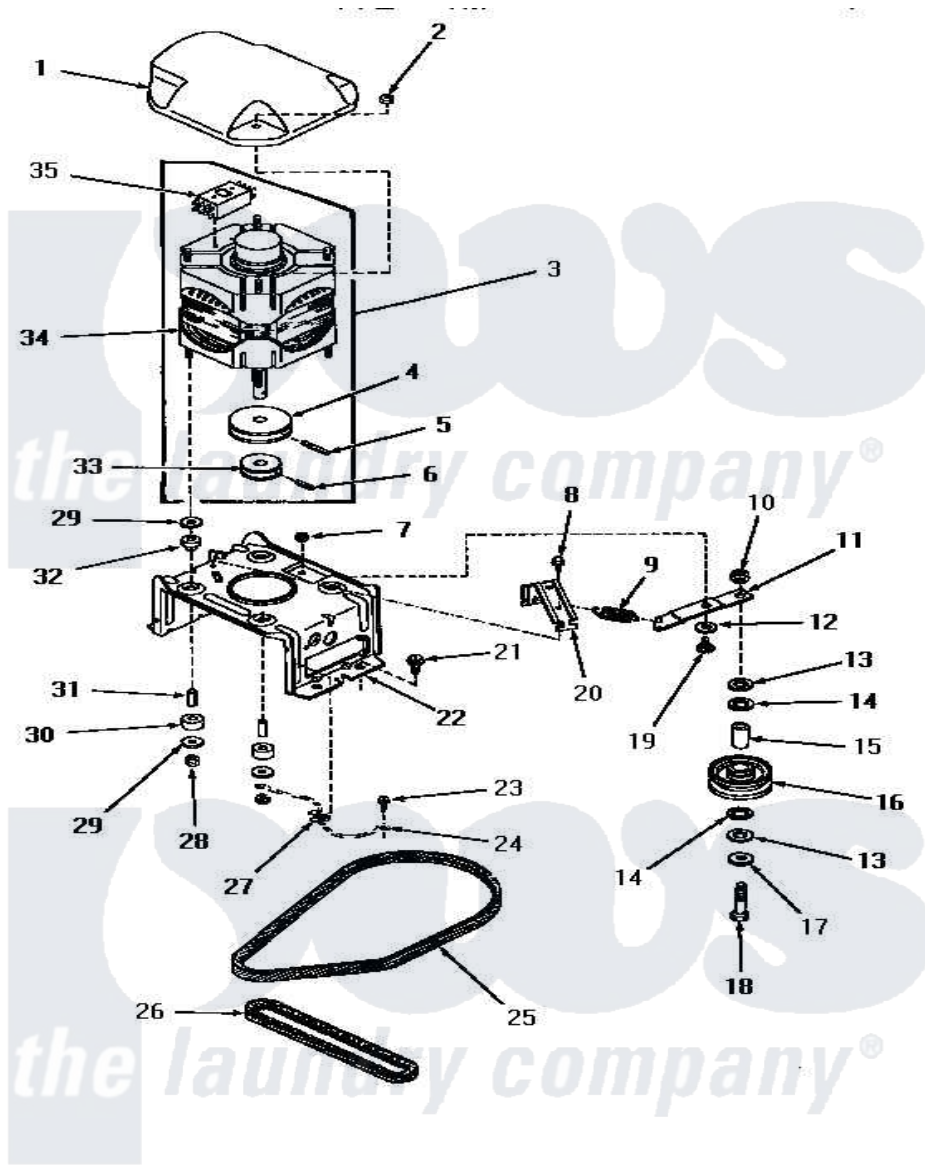

# Amana HA3000 13 - MOTOR, MTG BRACKET, BELTS & IDLER ASSY

**MOTOR, MOUNTING BRACKET, BELTS AND IDLER ASSEMBLY**  
(through Serial No. C3486773)

Amana [Residential Amana HA3000 Washer Parts](#) Parts Diagram 13 - MOTOR, MTG BRACKET, BELTS & IDLER ASSY  
Click on the part number to view part

Item	Original Part Number	Replaced By	Status	Part Description
1	<a href="#">27136</a>			Shield, Motor
2	<a href="#">27201</a>			Locknut
3	27658	<a href="#">27179P</a>		Motor-Drve
4	27171		Not Available	PULLEY,MOTOR
5	<a href="#">23750</a>			Pin, Roll
6	<a href="#">10416</a>			Pin, Roll
7	52566	<a href="#">27001225</a>		Nut, Jam Mid Lock 1/4-20
8	56264	<a href="#">27001200</a>		Screw
9	27928		Not Available	SPRING
10	56156	<a href="#">358160</a>		Nut
11	<a href="#">27135</a>			Lever, Idler
12	81392	<a href="#">40054701</a>		Washer
13	28018		Not Available	WASHER
14	27210		Not Available	WASHER
15	27601		Not Available	BEARING
16	27212	<a href="#">R9900487</a>		Sheet

17	27211	Not Available	WASHER
18	<a href="#">27209</a>		Bolt
19	27229	<a href="#">40038901</a>	Screw, 1/4-20
20	<a href="#">27929</a>		Xarm Spring
21	<a href="#">27157</a>		Screw, 10-24 X 5/8 Spec
22	27112	Not Available	MOTOR MOUNTING BRACKET
23	26592	Not Available	HEX HEAD SCREW
24	Y00000000	Not Available	SEE NOTE GROUND WIRE, GREEN
25	27246	<a href="#">R9900487</a>	Sheet
26	<a href="#">27155</a>		Belt, Pump
27	Y00161	<a href="#">B5733302</a>	Clip, Ground
28	<a href="#">23604</a>		Nut, Hex 10-32 Lock
29	03888	Not Available	WASHER
30	01953	Not Available	WASHER,LOWER MOTOR MOU
31	27181	Not Available	SPACER,MOTOR
32	<a href="#">01952A</a>		Mounting, Rubber
33	Y27104	Not Available	PULLEY,MOTOR
34	27659	Not Available	MOTOR
35	24139	Not Available	SWITCH,MOTOR
"	24140	Not Available	SWITCH,MOTOR
"	24142	Not Available	SWITCH,MOTOR
"	<a href="#">Y24149</a>		Switch, Motor
NI	258P3	Not Available	KIT,CAPACITOR