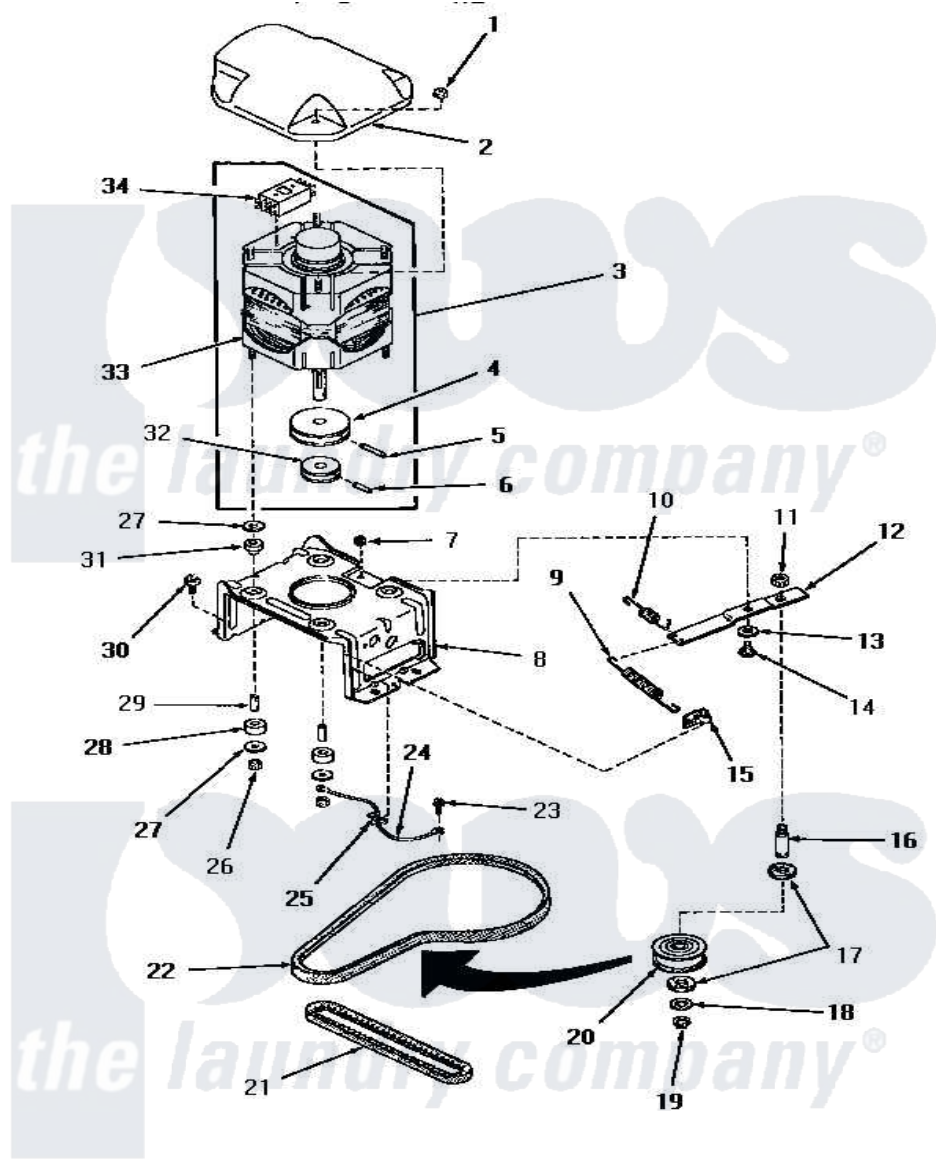

# Amana HA3000 14 - MOTOR, MTG BRACKET, BELTS & IDLER ASSY

**MOTOR, MOUNTING BRACKET, BELTS AND IDLER ASSEMBLY**  
(starting with Serial No. C3486774)

Amana [Residential Amana HA3000 Washer Parts](#) Parts Diagram 14 - MOTOR, MTG BRACKET, BELTS & IDLER ASSY  
Click on the part number to view part

Item	Original Part Number	Replaced By	Status	Part Description
1	<a href="#">27201</a>			Locknut
2	<a href="#">27136</a>			Shield, Motor
3	27658	<a href="#">27179P</a>		Motor-Drve
4	27171		Not Available	PULLEY,MOTOR
5	<a href="#">23750</a>			Pin, Roll
6	<a href="#">10416</a>			Pin, Roll
7	52566	<a href="#">27001225</a>		Nut, Jam Mid Lock 1/4-20
8	<a href="#">28791</a>			Bracket, Motor Mount
9	28807	<a href="#">37366</a>		Spring, Idler
10	30620		Not Available	SPRING,IDLER LEVER HEL
11	28803	<a href="#">2221070</a>		Clamp, Nylon
12	31054	<a href="#">40041002</a>		Lever, Idler
13	81392	<a href="#">40054701</a>		Washer
14	27229	<a href="#">40038901</a>		Screw, 1/4-20
15	<a href="#">28849</a>			Clip, Spring
16	<a href="#">28802</a>			Shaft, Idler