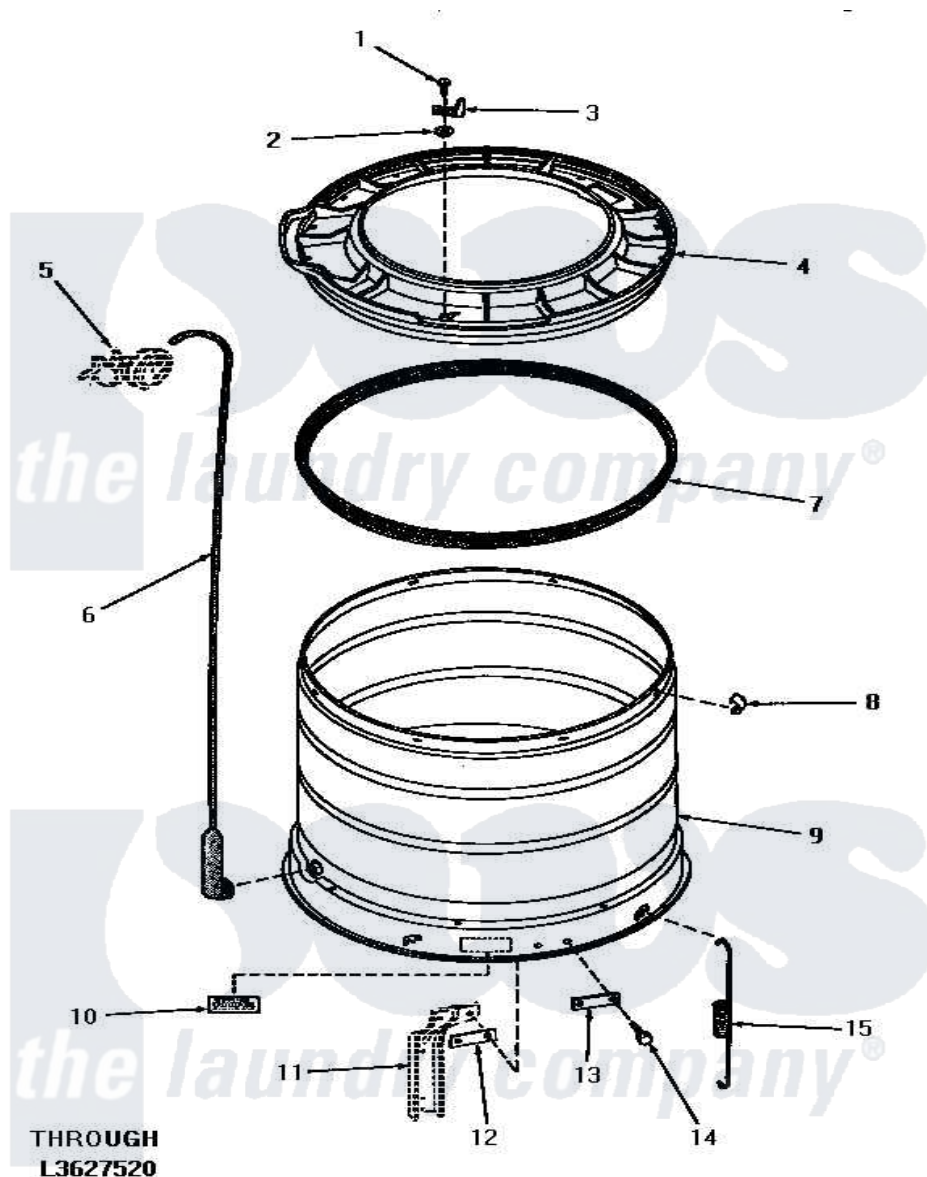

Amana HA3000 15 - OUTER TUB, COVER & PRESSURE HOSE

THROUGH
L3627520

OUTER TUB, COVER AND PRESSURE HOSE

Amana [Residential Amana HA3000 Washer Parts](#) Parts Diagram 15 - OUTER TUB, COVER & PRESSURE HOSE

[Click on the part number to view part](#)

Item	Original Part Number	Replaced By	Status	Part Description
1	25723	27001200		Screw
2	03815			Lockwasher, No.10 Ext Shk
3	27247			Trigger, Out-Of-Bal Swi
4	27137	31153		Cover Outer Tub
5	Y00000000		Not Available	SEE NOTE PRESSURE SWITCH
6	29077		Not Available	ASSY,PRESSURE FILL HOSxREPLACE
7	27184			Gasket, Tub Cover
8	Y27017		Not Available	CLIP,SPRING
9	27071		Not Available	OUTER TUB
10	Y27195		Not Available	STICKER
11	Y00000000		Not Available	SEE NOTE SUPPORT LEG
12	27927			Plate, Leg .032
13	27926			Plate, Leg .063
14	27205	40128701		Screw, 5/16-18 X .50
15	27239			Spring, Leg