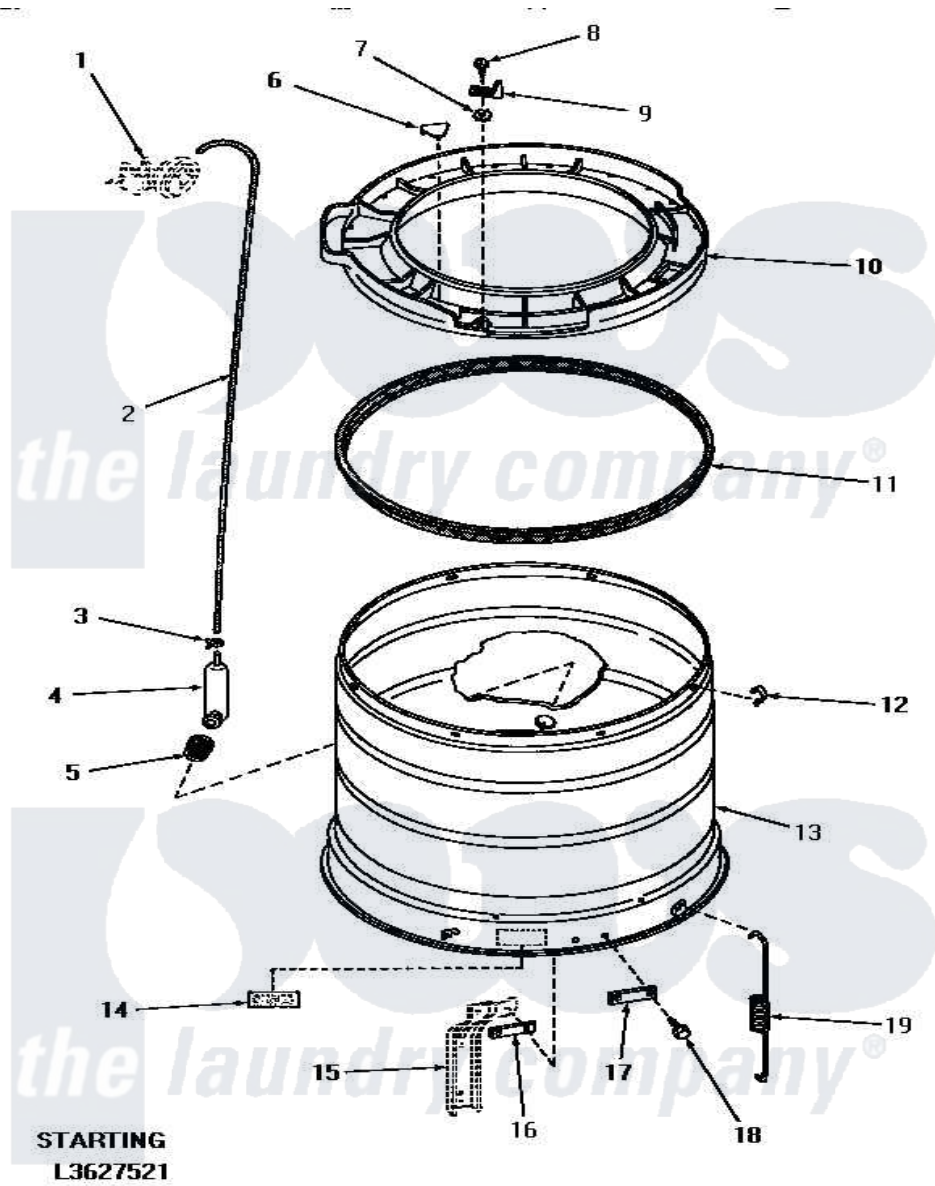

Amana HA3000 16 - OUTER TUB, COVER & PRESSURE HOSE

OUTER TUB, COVER AND PRESSURE HOSE

Amana [Residential Amana HA3000 Washer Parts](#) Parts Diagram 16 - OUTER TUB, COVER & PRESSURE HOSE
 Click on the part number to view part

Item	Original Part Number	Replaced By	Status	Part Description
1	Y00000000		Not Available	SEE NOTE PRESSURE SWITCH
2	29213	39125		Tubing 31
3	Y22294	596669		Clamp, Manifold
4	29116		Not Available	PRESSURE ACCUMULATOR
5	29175	40037801		Grommet
6	29901		Not Available	PLUG,SNAP-IN-OUTER TUB
7	03815			Lockwasher, No.10 Ext Shk
8	25723	27001200		Screw
9	27247			Trigger, Out-Of-Bal Swi
10	29555	31153		Cover Outer Tub
11	27184			Gasket, Tub Cover
12	Y27017		Not Available	CLIP,SPRING
13	29232		Not Available	OUTER TUB
14	Y27195		Not Available	STICKER
15	Y00000000		Not Available	SEE NOTE SUPPORT LEG
16	27927			Plate, Leg .032