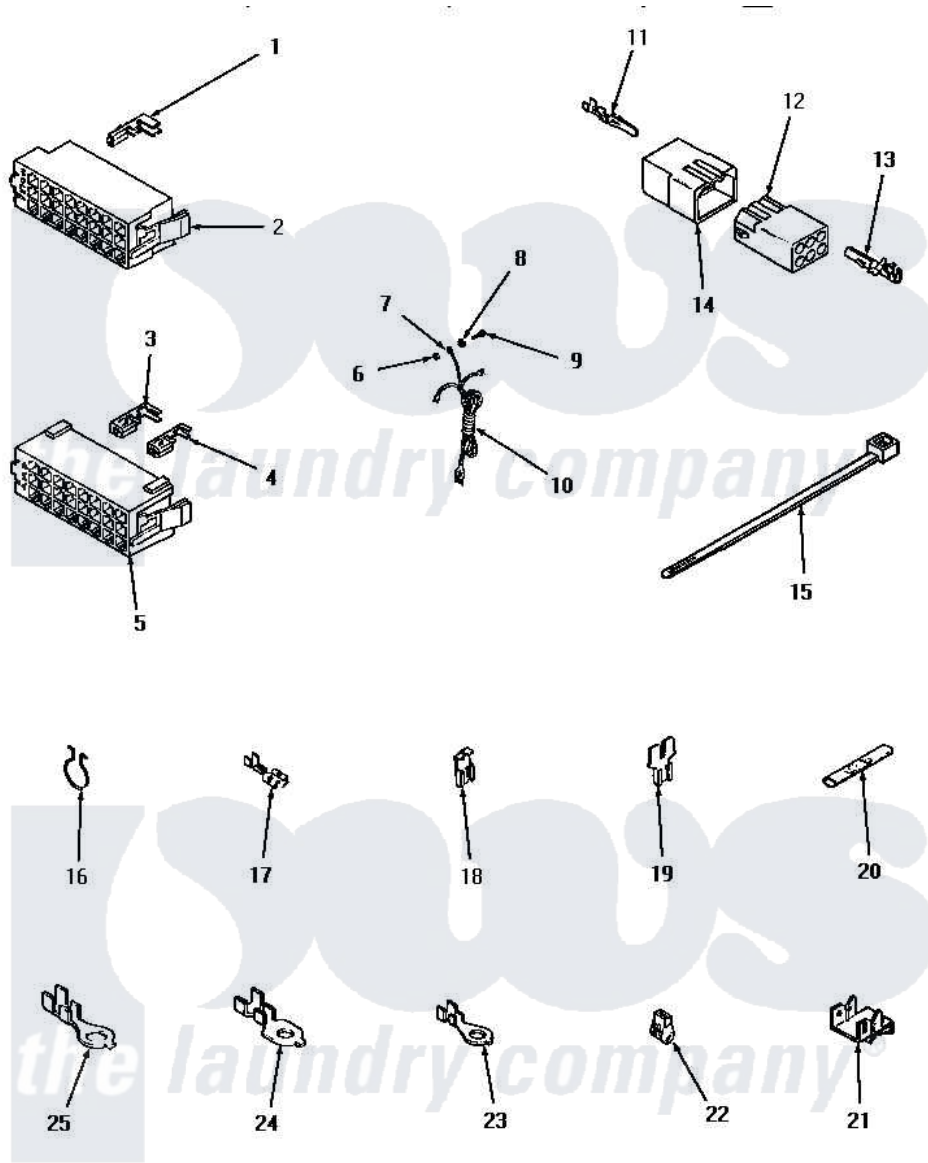

Amana HA3000 17 - POWER CORD & WIRE TERMINALS

POWER CORD AND WIRE TERMINALS

Amana [Residential Amana HA3000 Washer Parts](#) Parts Diagram 17 - POWER CORD & WIRE TERMINALS
 Click on the part number to view part

Item	Original Part Number	Replaced By	Status	Part Description
1	24176		Not Available	MOLEX TERMINAL
2	24175	12500058		Knob Ski
3	00183		Not Available	TERMINAL,FEMALE 2-WIRE
4	00180		Not Available	TERMINAL,FEMALE
5	28856		Not Available	HOUSING,24 POSITION
6	03673		Not Available	NUT
7	Y00000000		Not Available	SEE NOTE GROUND WIRE, GREEN
8	03815			Lockwasher, No.10 Ext Shk
9	20267			Screw, 10-24 X 3/8 Round
10	22660		Not Available	POWER CORD AND PLUG
11	Y00116			Terminal, Pin-Male
12	26708			Receptacle, 6 Circuit
13	Y00117	5011-XX		093 Female Socket
14	23041			Plug, 6 Circuit
15	55881	M0321209		Tie-Electrical
16	51291			Clip, Wire

17	Y00119		Not Available	SPADE TERMINAL(18 GAUGE) (1/4 INCH-(1) 18 GAUGE WIRE)
18	Y00120			Terminal, Flag-1/4 Fema
19	29673		Not Available	DOUBLE CONNECTOR
20	21091		Not Available	CONNECTOR TWO 1/4 INCH MALE
21	Y00161	B5733302		Clip, Ground
22	70210		Not Available	INSULATOR,BLUE
23	00110			No.10 18 Gauge Wire
24	Y00111			Ring Terminal No.10 No.10 18 Gauge Wires Or
25	Y00113		Not Available	TERMINAL,RING-1/4 STUD