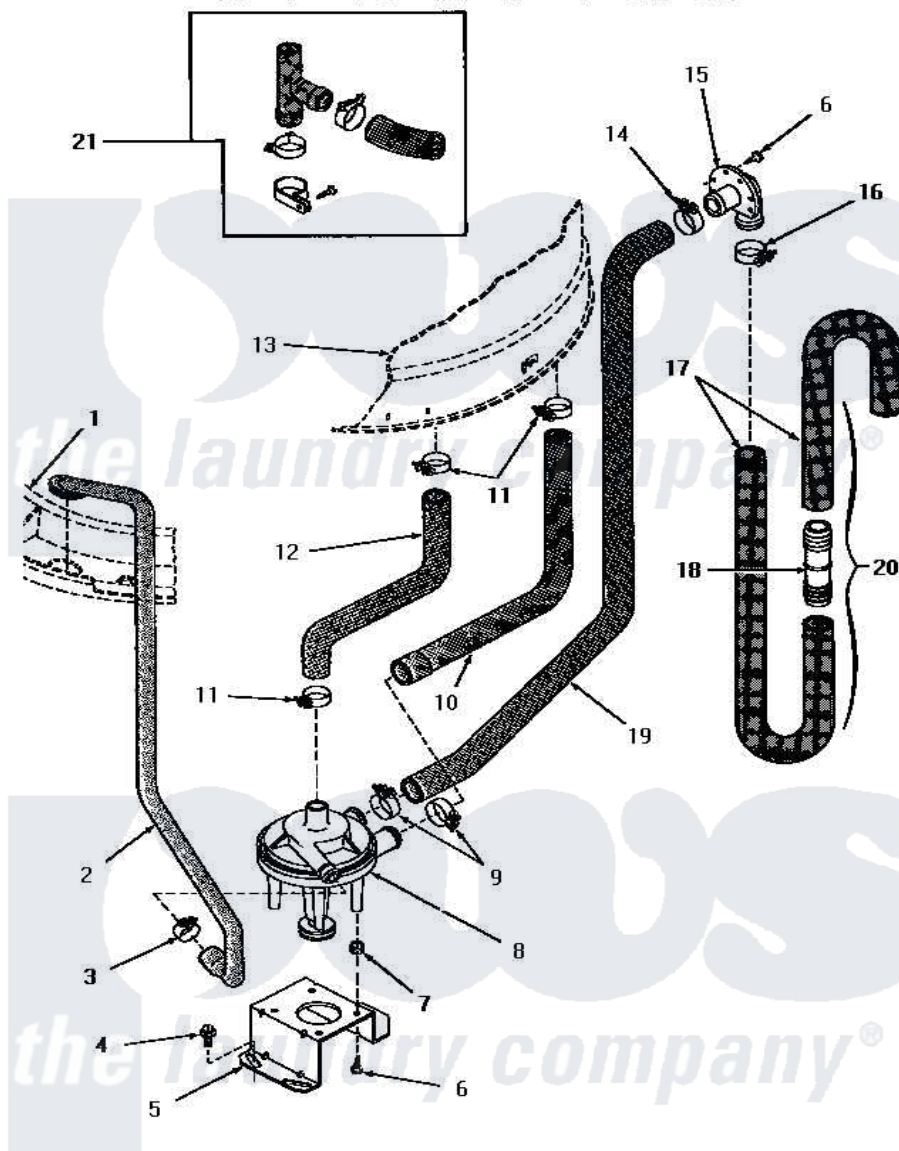

Amana HA3000 18 - PUMP ASSY/BRKT/HOSES & SIPHON BREAK KIT

**PUMP ASSEMBLY, BRACKET, HOSES AND SIPHON BREAK KIT
(Models equipped with rubber drain hose)**

Amana [Residential Amana HA3000 Washer Parts](#) Parts Diagram 18 - PUMP ASSY/BRKT/HOSES & SIPHON BREAK KIT

[Click on the part number to view part](#)

Item	Original Part Number	Replaced By	Status	Part Description
1	Y00000000		Not Available	SEE NOTE OUTER TUB COVER
2	27232		Not Available	HOSE
3	27644	285655		Clamp, Hose
4	27157			Screw, 10-24 X 5/8 Spec
5	27105			Bracket, Pump Mounting
6	51784		Not Available	SCREW,10B-16 X 1/2 HEX
7	27063			On-Sert
8	27065	31968		Assembly, Pump NA
9	27153	285655		Clamp, Hose
10	27160		Not Available	HOSE,TUB TO PUMP-DRAIN
11	27151	285655		Clamp, Hose
12	27159		Not Available	HOSE,TUB TO PUMP
13	Y00000000		Not Available	SEE NOTE OUTER TUB
14	20391	285655		Clamp, Hose
15	23553		Not Available	ELBOW,DRAIN HOSE-PLAST

16	20211	285655	Clamp, Hose
17	28293		Hose, Drain
18	25863	16272	Connector, Straight
19	27161		Hose, Pump To Drain Val
20	Y00000000		Not Available SEE NOTE DRAIN HOSE AND HOSE COUPLER -- (SEE NOTE 1)
21	297P3	76660	Break-Sphn