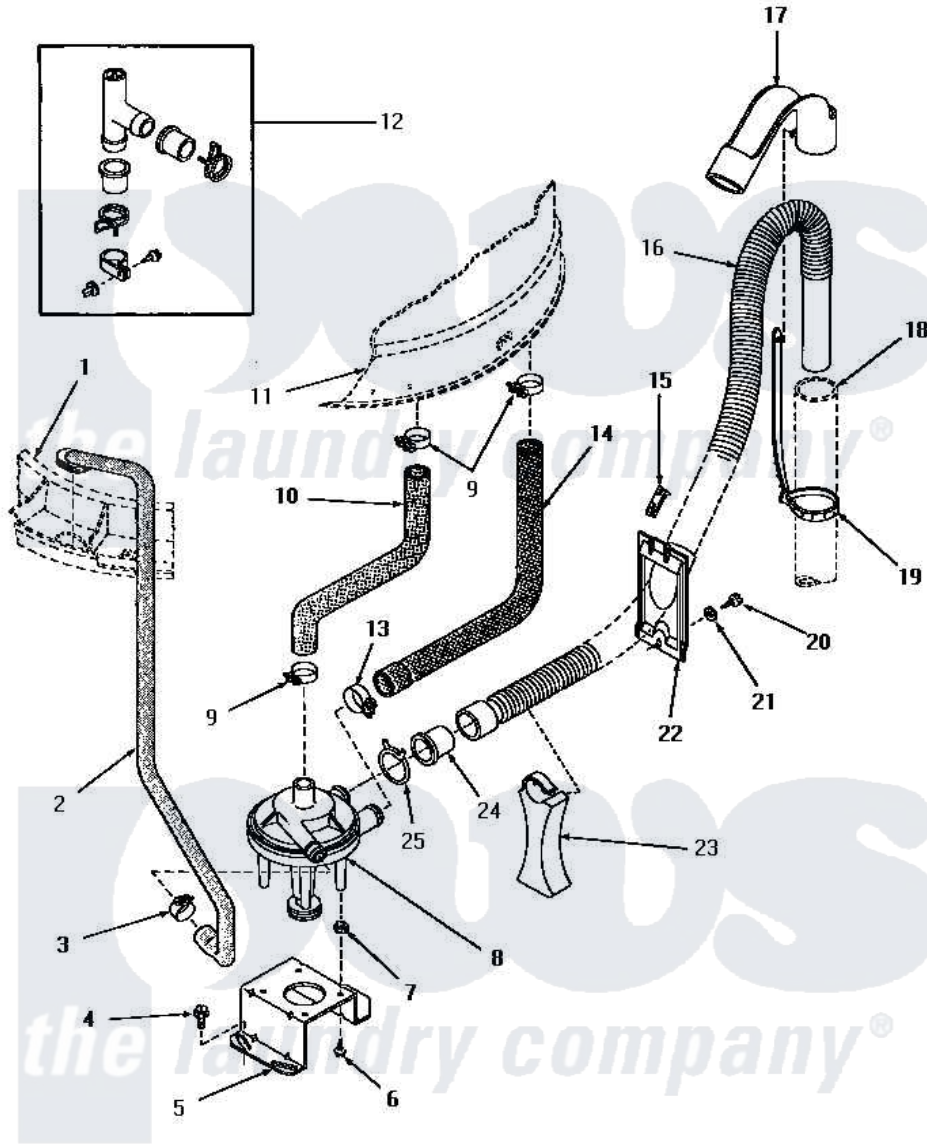

# Amana HA3000 19 - PUMP ASSY/BRKT/HOSES & SIPHON BREAK KIT

**PUMP ASSEMBLY, BRACKET, HOSES AND SIPHON BREAK KIT**  
(Models equipped with plastic drain hose)

Amana [Residential Amana HA3000 Washer Parts](#) Parts Diagram 19 - PUMP ASSY/BRKT/HOSES & SIPHON BREAK KIT

Click on the part number to view part

Item	Original Part Number	Replaced By	Status	Part Description
1	Y00000000		Not Available	SEE NOTE OUTER TUB COVER
2	27232		Not Available	HOSE
3	27644	<a href="#">285655</a>		Clamp, Hose
4	<a href="#">27157</a>			Screw, 10-24 X 5/8 Spec
5	<a href="#">27105</a>			Bracket, Pump Mounting
6	51784		Not Available	SCREW,10B-16 X 1/2 HEX
7	<a href="#">27063</a>			On-Sert
8	27065	<a href="#">31968</a>		Assembly, Pump NA
9	27151	<a href="#">285655</a>		Clamp, Hose
10	27159		Not Available	HOSE,TUB TO PUMP
11	Y00000000		Not Available	SEE NOTE OUTER TUB
12	386P3	<a href="#">76660</a>		Break-Sphn
13	27153	<a href="#">285655</a>		Clamp, Hose
14	27160		Not Available	HOSE,TUB TO PUMP-DRAIN
15	29936		Not Available	HOSE RETAINER CLIP

16	29142	<a href="#">39952</a>	Hose- Drai
17	29144	<a href="#">22003814</a>	Retainer, Drain Hose
18	Y00000000		Not Available SEE NOTE STANDPIPE
19	29999	<a href="#">8539404</a>	Tie-Wire
20	27196	<a href="#">27001200</a>	Screw
21	20492	<a href="#">M0270504</a>	Washer
22	29131		Not Available RETAINER,DIRECTIONAL
23	<a href="#">29284</a>		Stand, Hose
24	29143		Not Available HOSE,ADAPTER
25	29172		Not Available CLAMP,HOSE
NI	406P3	<a href="#">451P3</a>	Kit Drain Extension