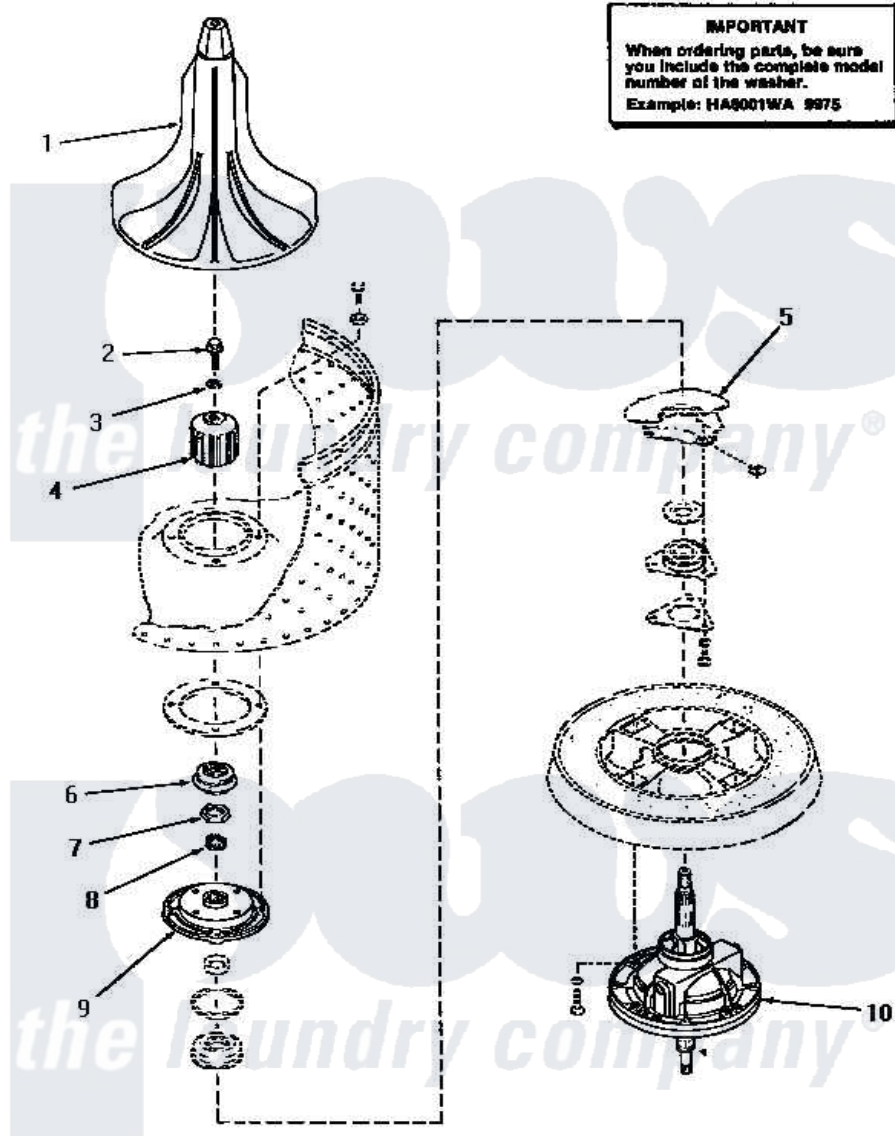

Amana HA3000 20 - SHORT POST DRIVE (ADDITION)

SHORT POST DRIVE

Amana [Residential Amana HA3000 Washer Parts](#) Parts Diagram 20 - SHORT POST DRIVE (ADDITION)
 Click on the part number to view part

Item	Original Part Number	Replaced By	Status	Part Description
1	30855	40000501W		Agitator, Flex Vane
2	30852			Screw, No.8-1/4 X 20 X 3/
3	30853		Not Available	SEAL
4	30071	R9900189		Kit, Drive Bell And Seal
5	Y00000000		Not Available	SEE NOTE OUTER TUB
6	30022		Not Available	ASSY,SEAL-HEAD xREPLACE
7	Y29220	40016301		Nut, Lock
8	29728	40008301		Insert, Spline
9	30034		Not Available	HUB ASSEMBLY
10	30848	33227P		Assembly- Tran
"	33227	33227P		Assembly- Tran