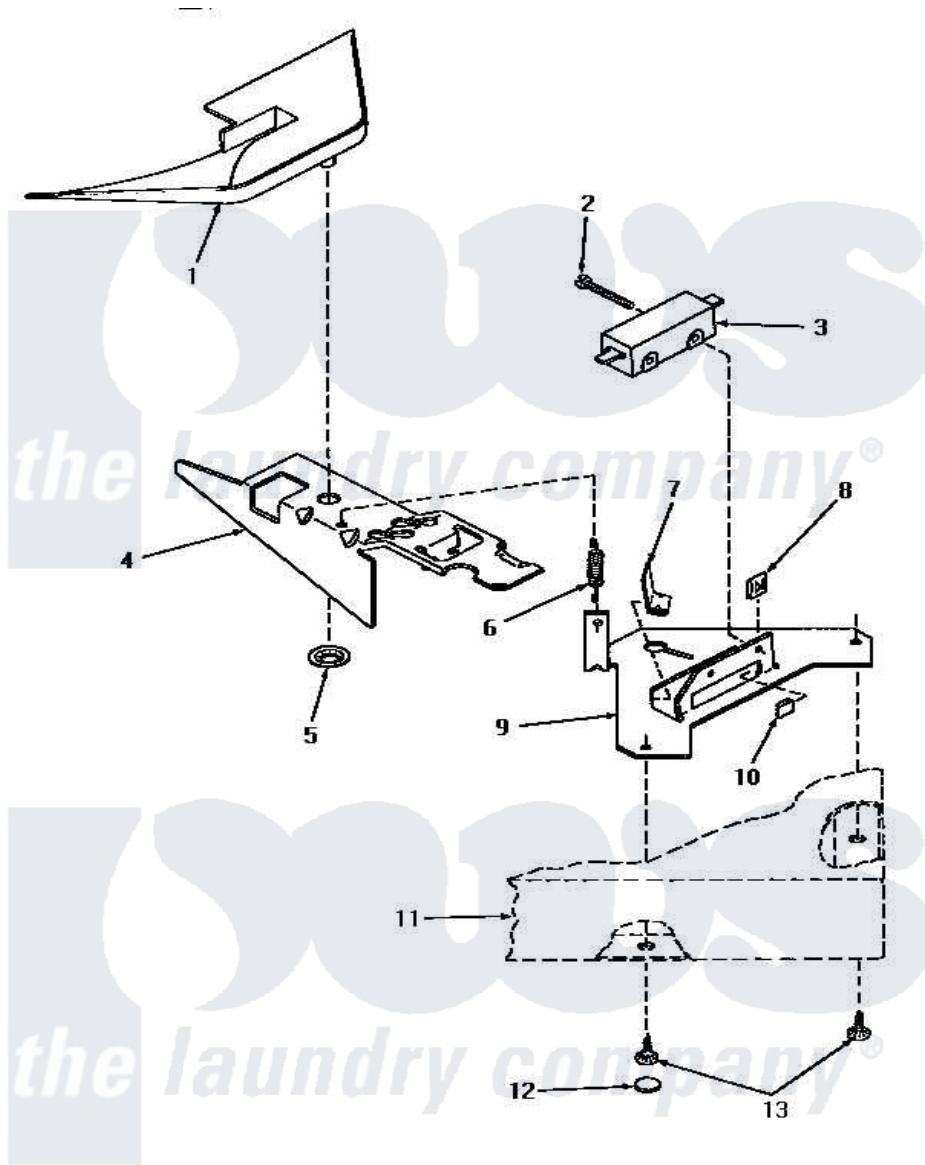

Amana HA3000 21 - SWITCH & BRACKET ASSY

SWITCH AND BRACKET ASSEMBLY

Amana [Residential Amana HA3000 Washer Parts](#) Parts Diagram 21 - SWITCH & BRACKET ASSY
 Click on the part number to view part

Item	Original Part Number	Replaced By	Status	Part Description
1	29042		Not Available	SHIELD, LID SWITCH
2	Q6516		Not Available	SCREW, 6-32 X 1 ROUND H
3	27249		Not Available	SWITCH
4	27602			Lever, Out-Of-Bal Switch
5	29043			Nut, Push
6	27603			Spring, Switch Lever
7	Y27837			Clip, Speed-"U" Type
8	27248		Not Available	NUT, SPEED U-TYPE
9	27250		Not Available	BRACKET, OUT-OF-BAL SWI
10	27610			Clip, U
11	Y00000000		Not Available	SEE NOTE CABINET TOP
12	28291		Not Available	WASHER
13	28193			Screw, 8-1/2 Tapping W/