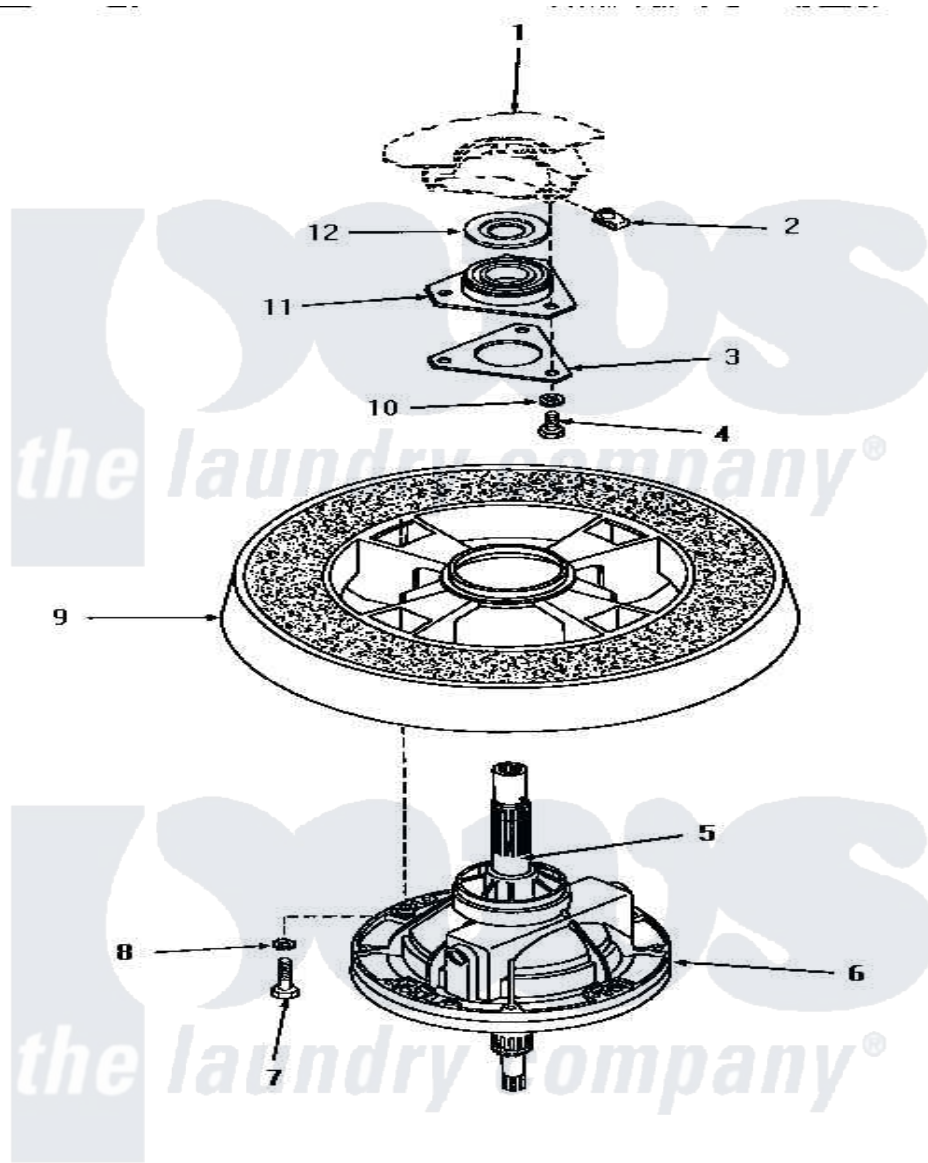

# Amana HA3000 22 - TRANSMISSION ASSY & BALANCE RING

## TRANSMISSION ASSEMBLY AND BALANCE RING

Amana [Residential Amana HA3000 Washer Parts](#) Parts Diagram 22 - TRANSMISSION ASSY & BALANCE RING  
 Click on the part number to view part

Item	Original Part Number	Replaced By	Status	Part Description
1	Y00000000		Not Available	SEE NOTE OUTER TUB
2	<a href="#">27222</a>			Nut, Retainer 5/16-18
3	27166		Not Available	WASHER,BEARING HOUSING
4	01355		Not Available	SCREW
5	<a href="#">27604P</a>			Never-Seeze 1 Oz Tube
6	30946		Not Available	TRANSMISSION ASSEMBLY
7	27200		Not Available	CAP SCREW
8	<a href="#">02431</a>			Lockwasher, 1/4 Ext Shk
9	Y29117		Not Available	ASSY,BALANCE RING-COMPL
10	<a href="#">04366</a>			Lockwasher, 5/16intshkp
11	27182	<a href="#">40004201P</a>		Main Bearing Assembly
12	<a href="#">27187</a>			Flinger