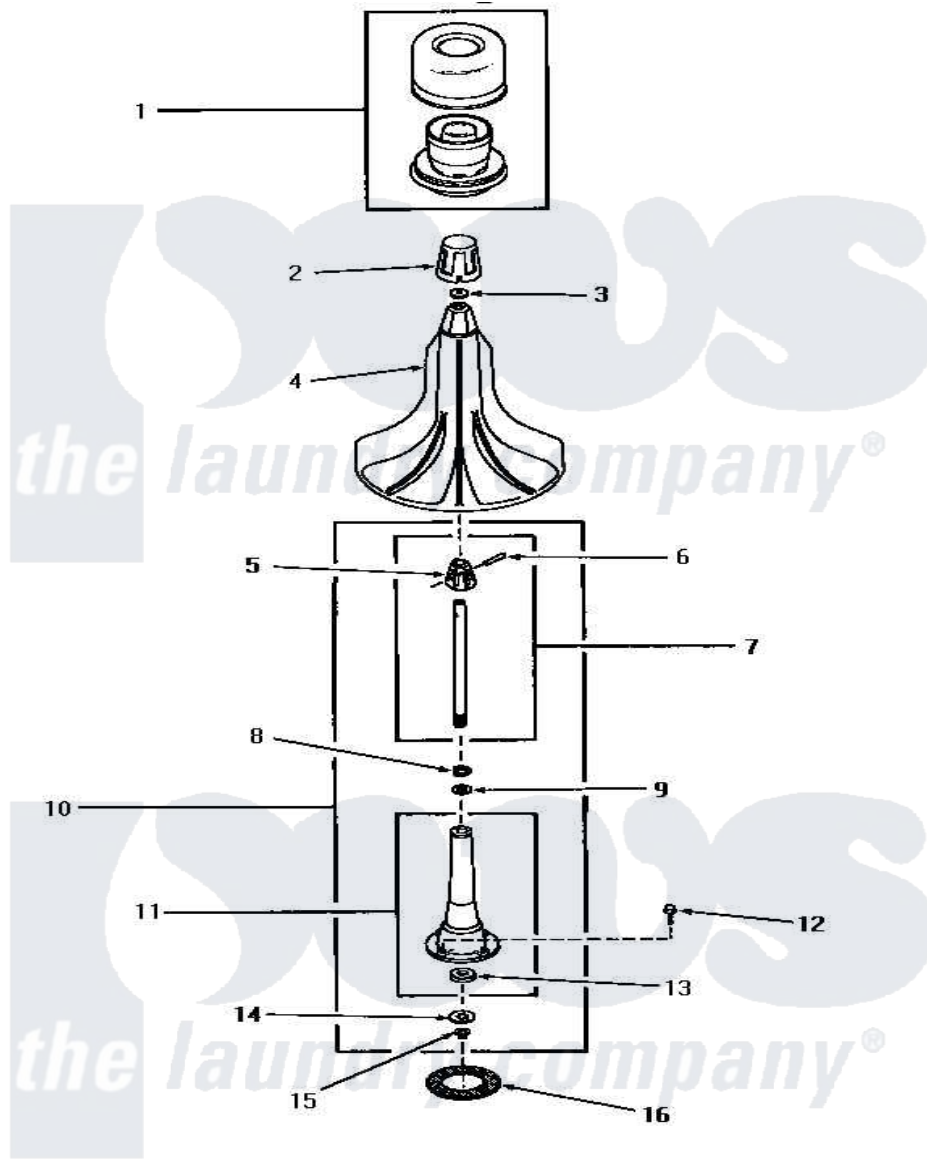

Amana HA3001 03 - AGITATOR & POST

AGITATOR AND POST

Amana [Residential Amana HA3001 Washer Parts](#) Parts Diagram 03 - AGITATOR & POST
 Click on the part number to view part

Item	Original Part Number	Replaced By	Status	Part Description
1	27707		Not Available	ASSY,DISPENSER-FABRIC
2	27138		Not Available	ASSY,AGITATOR CAP
3	27189			Washer, Agitator Cap
4	27120		Not Available	ASSY,AGITATOR
5	27174		Not Available	DRIVE BLOCK
6	20243			Pin, Taper
7	28091			Assembly, Agitator Shaft anddr
8	20057	222T017P01		Washer FIB 21/32 ID X 1156 OD X 1/8
9	04704			Washer, .630id x 1.125odx
10	28934		Not Available	AGITATOR POST ASSEMBLY
11	28933		Not Available	AGITATOR POST
12	27202	W10116787		Screw
13	10429		Not Available	WASHER,THRUST
14	27164			Washer, Spline
15	27197			Ring, Retaining