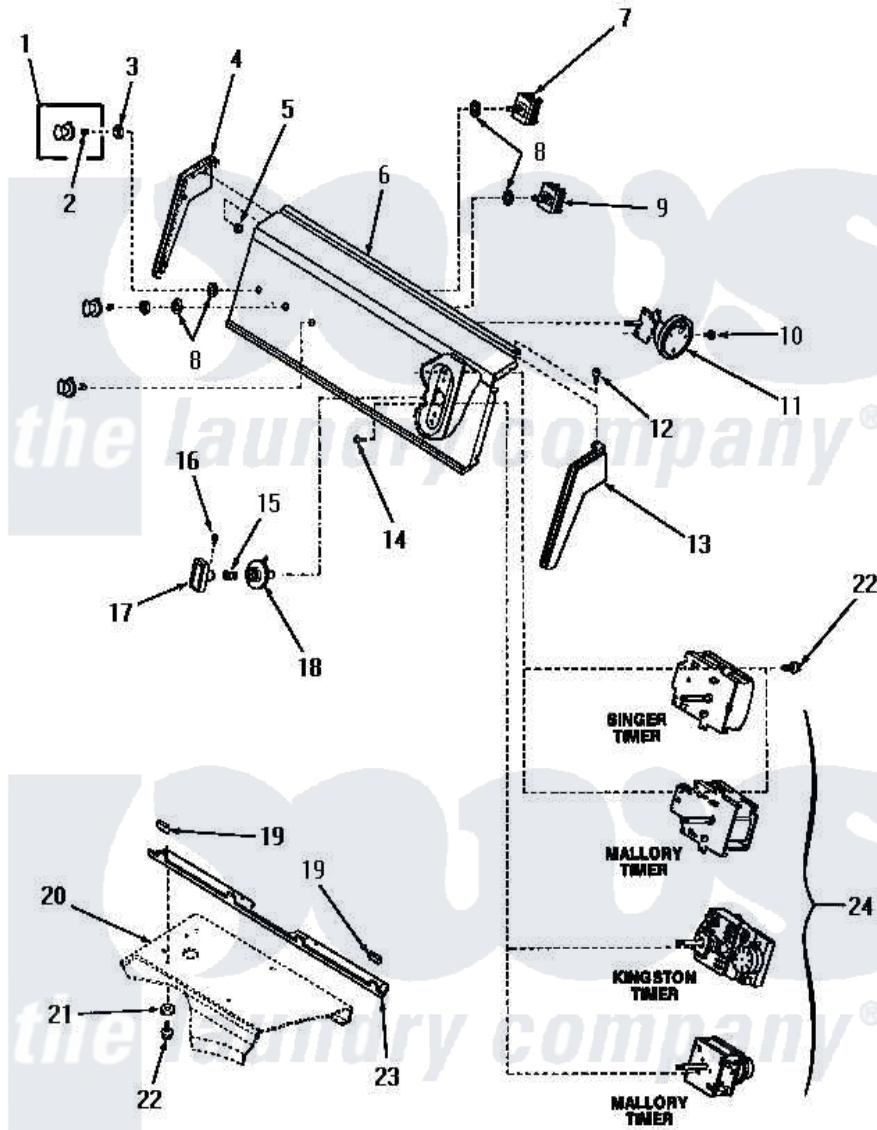

# Amana HA3001 06 - CONTROL PANEL & CONTROLS

**CONTROL PANEL AND CONTROLS**

Amana [Residential Amana HA3001 Washer Parts](#) Parts Diagram 06 - CONTROL PANEL & CONTROLS  
 Click on the part number to view part

Item	Original Part Number	Replaced By	Status	Part Description
"	NOTE:		Not Available	USE SHIM WASHER AS REQUIRED TO OBTAIN A MINIMUM OF .005 INCH TO A MAXIMUM OF .015 INCH CLEARANCE BETWEEN COUPLING AND FLANGED BEARING.
1	28124		Not Available	ASSY,KNOB-SWITCH
2	10519		Not Available	RETAINER
3	57584		Not Available	NUT
4	25124		Not Available	CONTROL HOOD END, LEFT
5	25126	<a href="#">5303284616</a>		Clip
6	<a href="#">29001</a>			Assembly, Control Panel
"	28785		Not Available	PANEL,CONTROL
7	21300		Not Available	SWITCH,TEMPERATURE
8	<a href="#">91176</a>			Lockwasher, 3/8 Intshkp
10	23962	<a href="#">W10116760</a>		Screw
11	<a href="#">27778</a>			Switch, Pressure
12	25232		Not Available	SCREW,8AB-18X7/8 OVAL

13	25123	Not Available	CONTROL HOOD END, RIGHT
14	<a href="#">70212</a>		Screw, 8-32 X 5/32 RD H
15	<a href="#">26319</a>		Spring
16	<a href="#">26318</a>		Screw, 8-32 X 1/4 Set S
17	28120	Not Available	TIMER KNOB
18	28287	Not Available	TIMER KNOB INDICATOR
19	24859	Not Available	SLEEVE,SUPPORT ANGLE
20	Y00000000	Not Available	SEE NOTE CABINET TOP
21	<a href="#">20493</a>		Washer, 11/64 ID x 3/8 OD
22	23962	<a href="#">W10116760</a>	Screw
23	23360	Not Available	ANGLE
24	<a href="#">27694</a>		Xtimer
"	28918	Not Available	TIMER,115/60-2 CYCLE