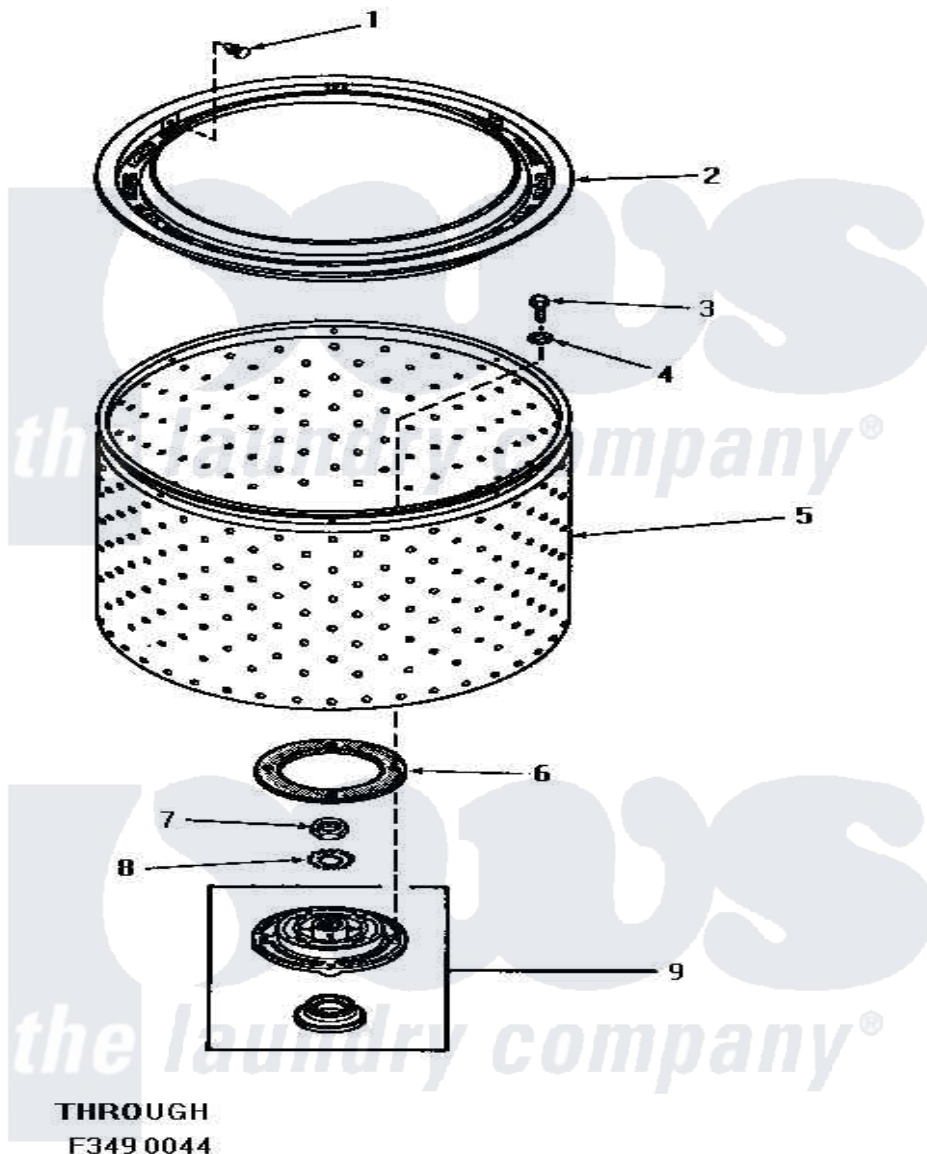

Amana HA3001 10 - LINT FILTER, WASHTUB & HUB

LINT FILTER, WASHTUB AND HUB

Amana [Residential Amana HA3001 Washer Parts](#) Parts Diagram 10 - LINT FILTER, WASHTUB & HUB
 Click on the part number to view part

Item	Original Part Number	Replaced By	Status	Part Description
1	29474			Fastener, Lint Filter
2	27123	33521		Filter Lint/Clothes Guard
3	27202	W10116787		Screw
4	28094			Gasket
5	27074			Motor
"	27073		Not Available	WASHTUB, PORCELAIN
6	27125	39122		Gasket, Washtub
7	Y29220	40016301		Nut, Lock
8	27163			Lockwasher
9	28780	356P3		Kit, Seal-Washer