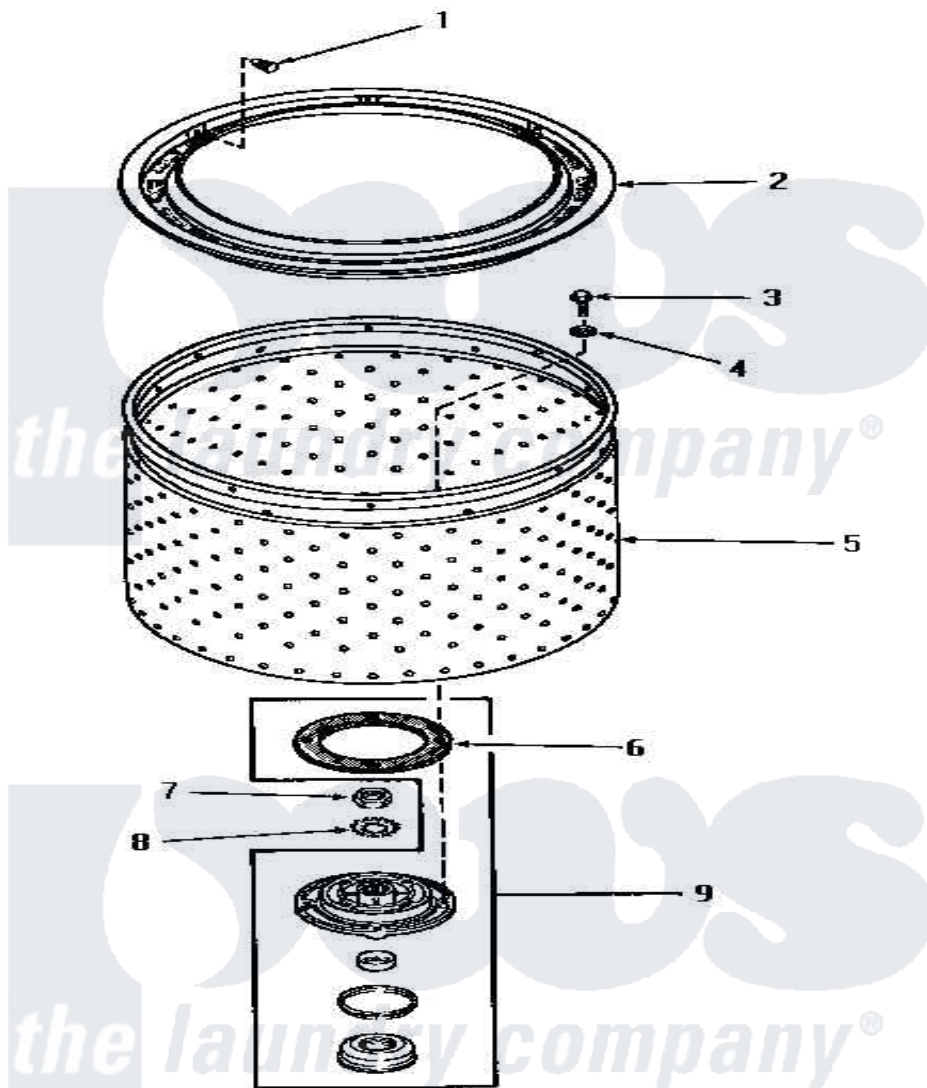

Amana HA3001 11 - LINT FILTER, WASHTUB & HUB

STARTING
F349 0045

LINT FILTER, WASHTUB AND HUB

[Amana Residential Amana HA3001 Washer Parts](#) Parts Diagram 11 - LINT FILTER, WASHTUB & HUB
Click on the part number to view part

Item	Original Part Number	Replaced By	Status	Part Description
1	29474			Fastener, Lint Filter
2	27123	33521		Filter Lint/Clothes Guard
3	27202	W1011678Z		Screw
4	28094			Gasket
5	28138		Not Available	WASHTUB, STAINLESS STEEL
"	29074	39252P		Wash Tub
6	27125	39122		Gasket, Washtub
7	Y29220	40016301		Nut, Lock
8	27163			Lockwasher
9	356P3			Kit, Seal-Washer