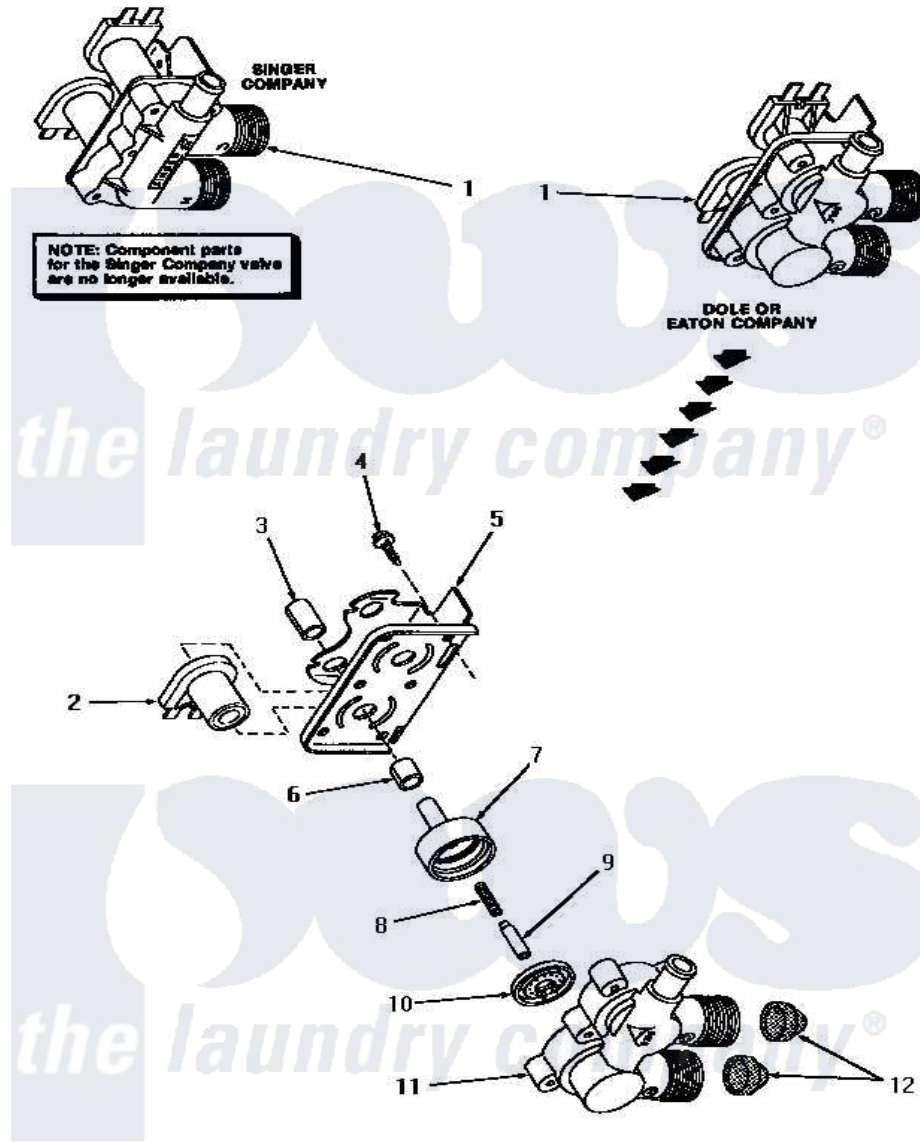

Amana HA3001 12 - MIXING VALVE ASSY

MIXING VALVE ASSEMBLY

Amana [Residential Amana HA3001 Washer Parts](#) Parts Diagram 12 - MIXING VALVE ASSY
 Click on the part number to view part

Item	Original Part Number	Replaced By	Status	Part Description
1	27156	33930		Valve, Mixing
2	24126	33930		Valve, Mixing
3	24128		Not Available	SLEEVE, LONG
4	25817C		Not Available	SCREW
5	Y24158		Not Available	MOUNTING BRACKET
6	24129		Not Available	SLEEVE, SHORT
7	24130			Guide, Armature
8	24131		Not Available	SPRING
9	24132		Not Available	ARMATURE
10	24134		Not Available	DIAPHRAGM
11	Y24159	33930		Valve, Mixing
12	24122	22002960		Strainer, Washer Inlet