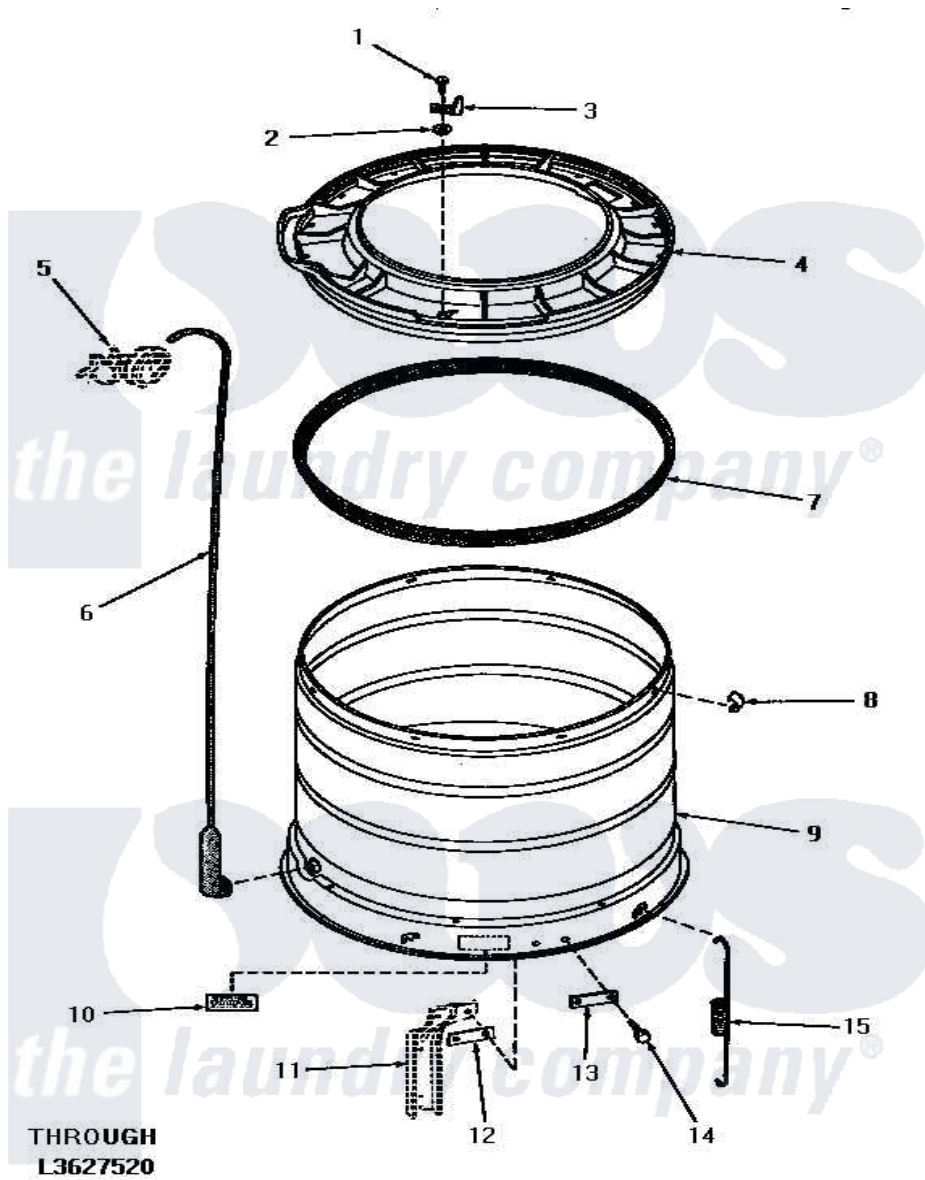

Amana HA3001 15 - OUTER TUB, COVER & PRESSURE HOSE

THROUGH
L3627520

OUTER TUB, COVER AND PRESSURE HOSE

Amana [Residential Amana HA3001 Washer Parts](#) Parts Diagram 15 - OUTER TUB, COVER & PRESSURE HOSE
Click on the part number to view part

Item	Original Part Number	Replaced By	Status	Part Description
1	25723	27001200		Screw
2	03815			Lockwasher, No.10 Ext Shk
3	27247			Trigger, Out-Of-Bal Swi
4	27137	31153		Cover Outer Tub
5	Y00000000		Not Available	SEE NOTE PRESSURE SWITCH
6	29077		Not Available	ASSY,PRESSURE FILL HOSxREPLACE
7	27184			Gasket, Tub Cover
8	Y27017		Not Available	CLIP,SPRING
9	27071		Not Available	OUTER TUB
10	Y27195		Not Available	STICKER
11	Y00000000		Not Available	SEE NOTE SUPPORT LEG
12	27927			Plate, Leg .032
13	27926			Plate, Leg .063
14	27205	40128701		Screw, 5/16-18 X .50
15	27239			Spring, Leg