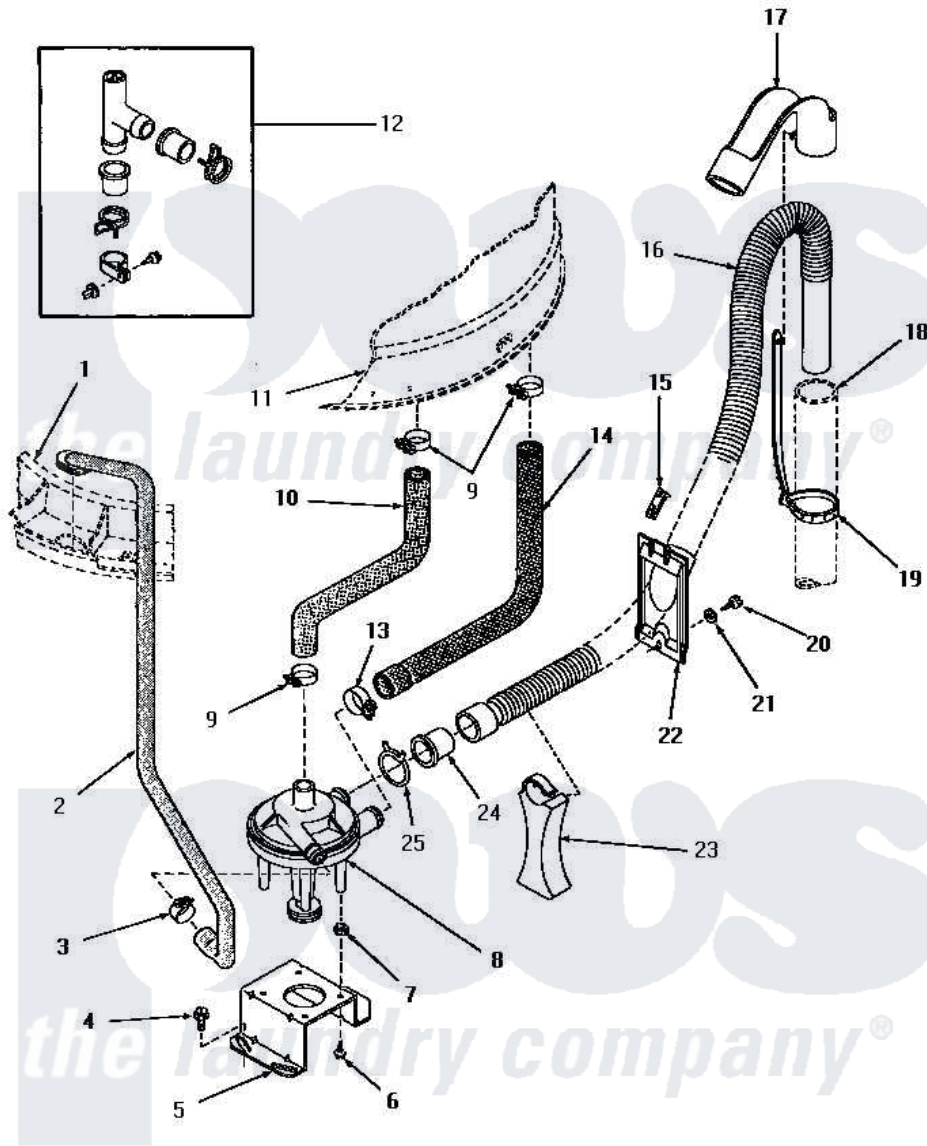

Amana HA3001 19 - PUMP ASSY/BRKT/HOSES & SIPHON BREAK KIT

PUMP ASSEMBLY, BRACKET, HOSES AND SIPHON BREAK KIT
(Models equipped with plastic drain hose)

Amana [Residential Amana HA3001 Washer Parts](#) Parts Diagram 19 - PUMP ASSY/BRKT/HOSES & SIPHON BREAK KIT

Click on the part number to view part

Item	Original Part Number	Replaced By	Status	Part Description
1	Y00000000		Not Available	SEE NOTE OUTER TUB COVER
2	27232		Not Available	HOSE
3	27644	285655		Clamp, Hose
4	27157			Screw, 10-24 X 5/8 Spec
5	27105			Bracket, Pump Mounting
6	51784		Not Available	SCREW,10B-16 X 1/2 HEX
7	27063			On-Sert
8	27065	31968		Assembly, Pump NA
9	27151	285655		Clamp, Hose
10	27159		Not Available	HOSE,TUB TO PUMP
11	Y00000000		Not Available	SEE NOTE OUTER TUB
12	386P3	76660		Break-Sphn
13	27153	285655		Clamp, Hose
14	27160		Not Available	HOSE,TUB TO PUMP-DRAIN
15	29936		Not Available	HOSE RETAINER CLIP

16	29142	39952	Hose- Drai
17	29144	22003814	Retainer, Drain Hose
18	Y00000000		Not Available SEE NOTE STANDPIPE
19	29999	8539404	Tie-Wire
20	27196	27001200	Screw
21	20492	M0270504	Washer
22	29131		Not Available RETAINER,DIRECTIONAL
23	29284		Stand, Hose
24	29143		Not Available HOSE,ADAPTER
25	29172		Not Available CLAMP,HOSE
NI	406P3	451P3	Kit Drain Extension