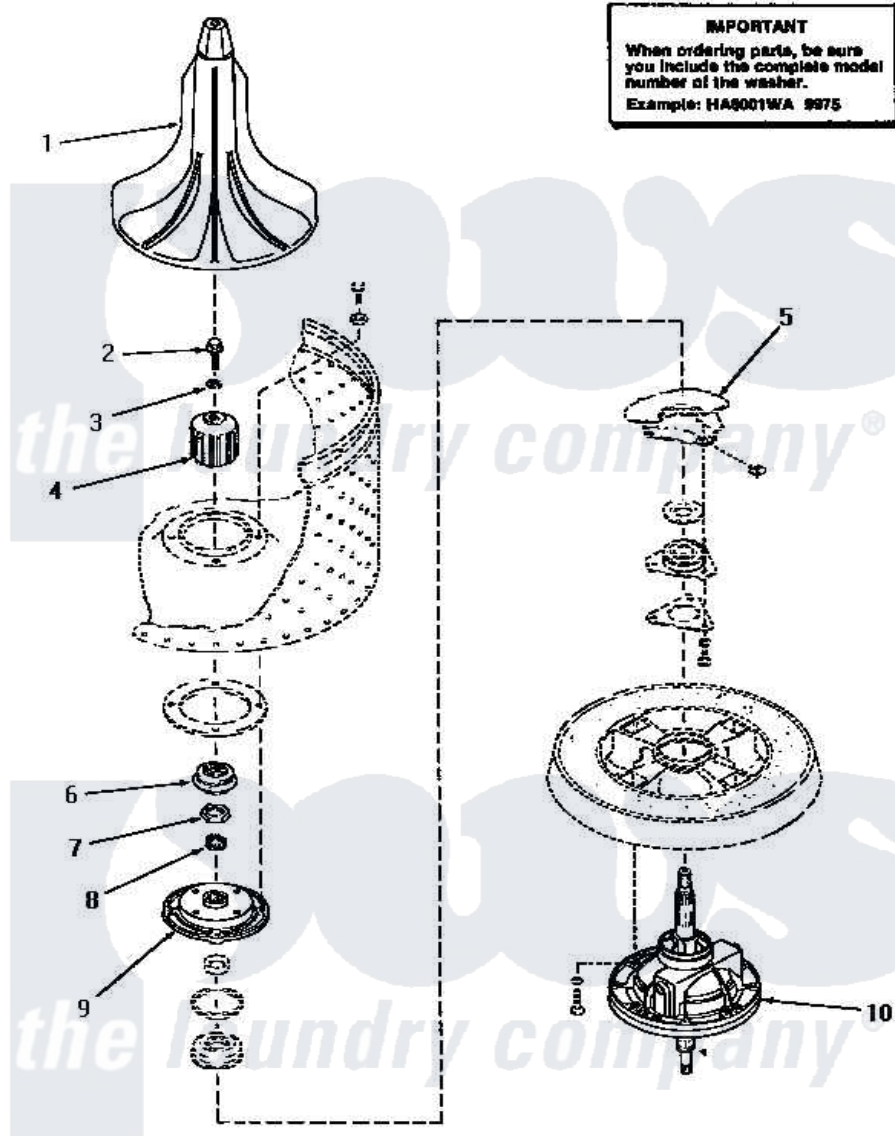

Amana HA3001 20 - SHORT POST DRIVE (ADDITION)

SHORT POST DRIVE

Amana [Residential Amana HA3001 Washer Parts](#) Parts Diagram 20 - SHORT POST DRIVE (ADDITION)

[Click on the part number to view part](#)

Item	Original Part Number	Replaced By	Status	Part Description
1	30855	40000501W		Agitator, Flex Vane
2	30852			Screw, No.8-1/4 X 20 X 3/
3	30853		Not Available	SEAL
4	30071	R9900189		Kit, Drive Bell And Seal
5	Y00000000		Not Available	SEE NOTE OUTER TUB
6	30022		Not Available	ASSY,SEAL-HEAD xREPLACE
7	Y29220	40016301		Nut, Lock
8	29728	40008301		Insert, Spline
9	30034		Not Available	HUB ASSEMBLY
10	30848	33227P		Assembly- Tran
"	33227	33227P		Assembly- Tran