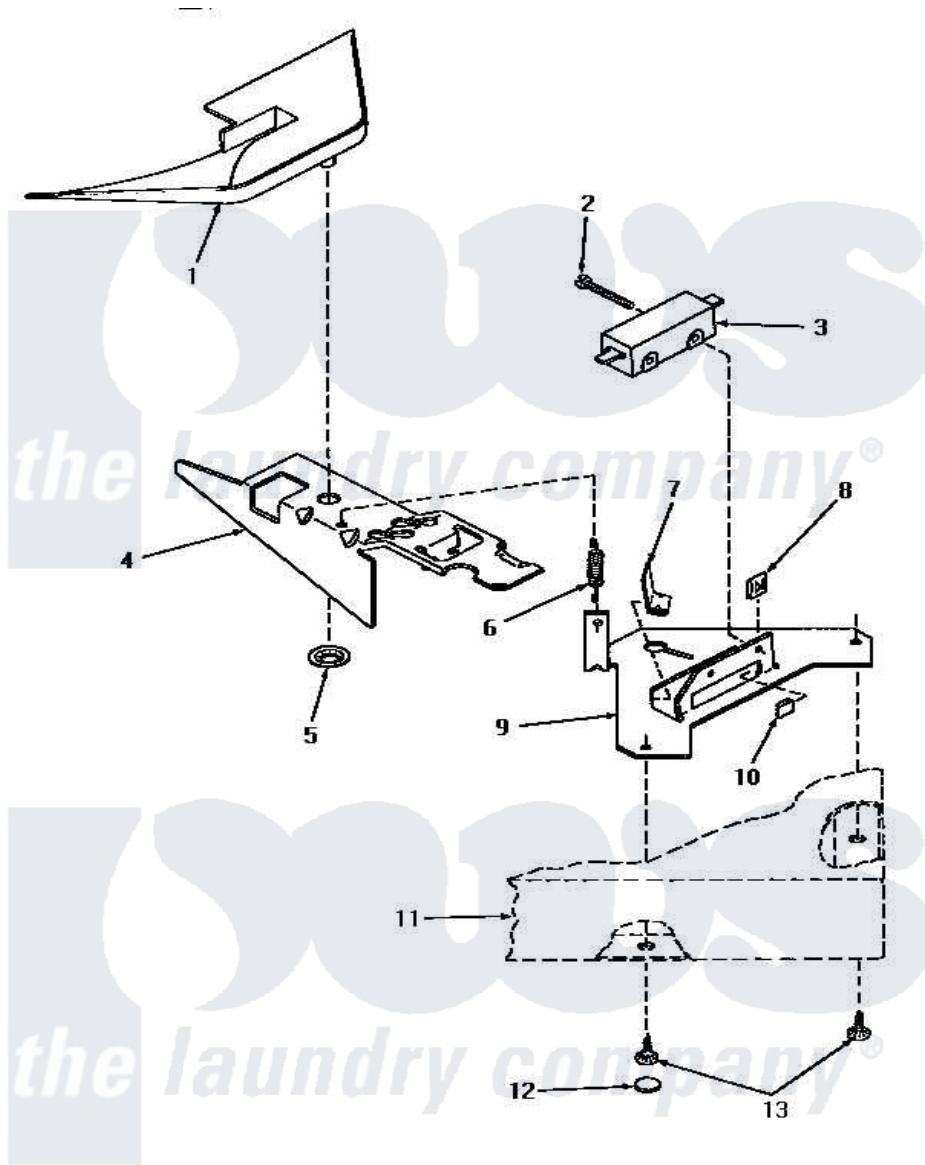

Amana HA3001 21 - SWITCH & BRACKET ASSY

SWITCH AND BRACKET ASSEMBLY

Amana [Residential Amana HA3001 Washer Parts](#) Parts Diagram 21 - SWITCH & BRACKET ASSY
 Click on the part number to view part

Item	Original Part Number	Replaced By	Status	Part Description
1	29042		Not Available	SHIELD, LID SWITCH
2	Q6516		Not Available	SCREW, 6-32 X 1 ROUND H
3	27249		Not Available	SWITCH
4	27602			Lever, Out-Of-Bal Switch
5	29043			Nut, Push
6	27603			Spring, Switch Lever
7	Y27837			Clip, Speed-"U" Type
8	27248		Not Available	NUT, SPEED U-TYPE
9	27250		Not Available	BRACKET, OUT-OF-BAL SWI
10	27610			Clip, U
11	Y00000000		Not Available	SEE NOTE CABINET TOP
12	28291		Not Available	WASHER
13	28193			Screw, 8-1/2 Tapping W/