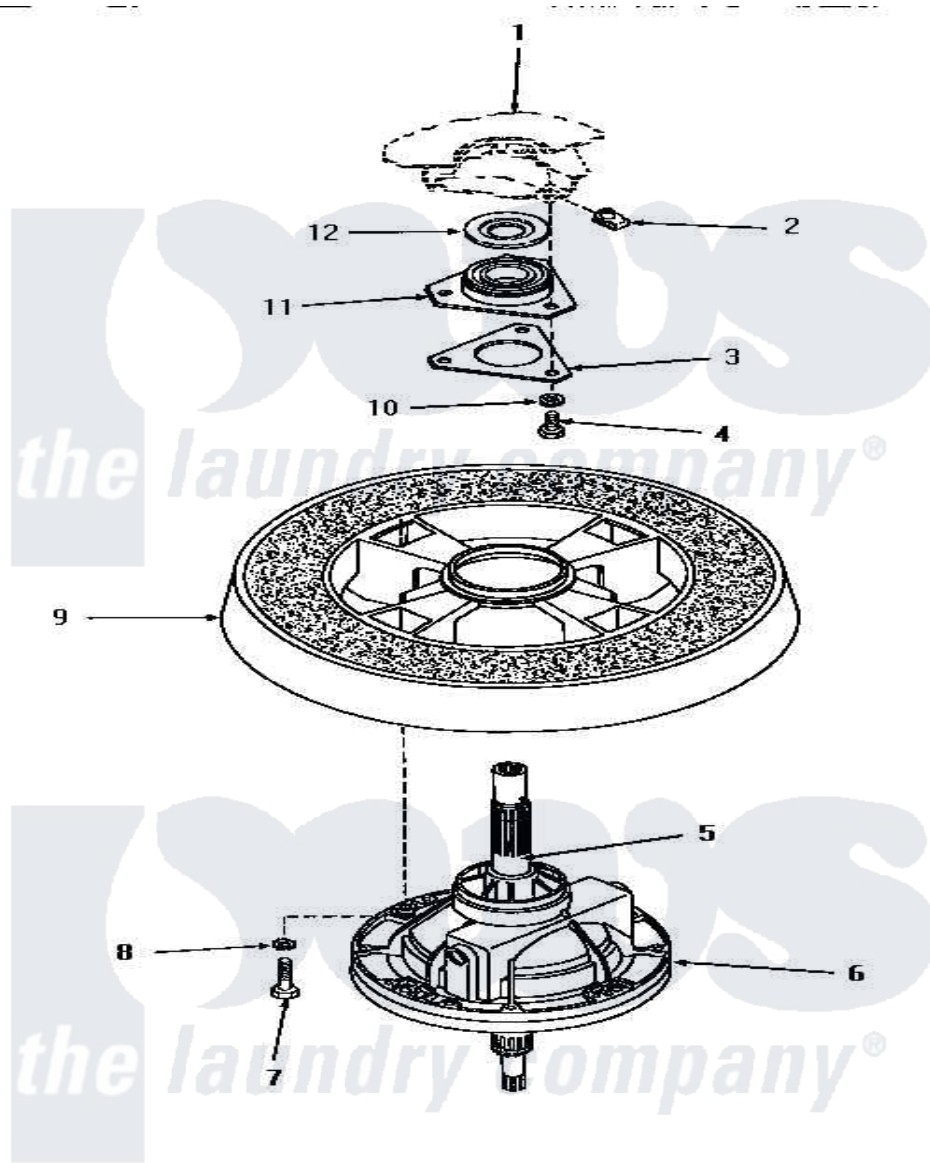

Amana HA3001 22 - TRANSMISSION ASSY & BALANCE RING

TRANSMISSION ASSEMBLY AND BALANCE RING

Amana Residential Amana HA3001 Washer Parts Parts Diagram 22 - TRANSMISSION ASSY & BALANCE RING

[Click on the part number to view part](#)

Item	Original Part Number	Replaced By	Status	Part Description
1	Y00000000		Not Available	SEE NOTE OUTER TUB
2	27222			Nut, Retainer 5/16-18
3	27166		Not Available	WASHER,BEARING HOUSING
4	01355		Not Available	SCREW
5	27604P			Never-Seeze 1 Oz Tube
6	30946		Not Available	TRANSMISSION ASSEMBLY
7	27200		Not Available	CAP SCREW
8	02431			Lockwasher, 1/4 Ext Shk
9	Y29117		Not Available	ASSY,BALANCE RING-COMPL
10	04366			Lockwasher, 5/16intshkp
11	27182	40004201P		Main Bearing Assembly
12	27187			Flinger