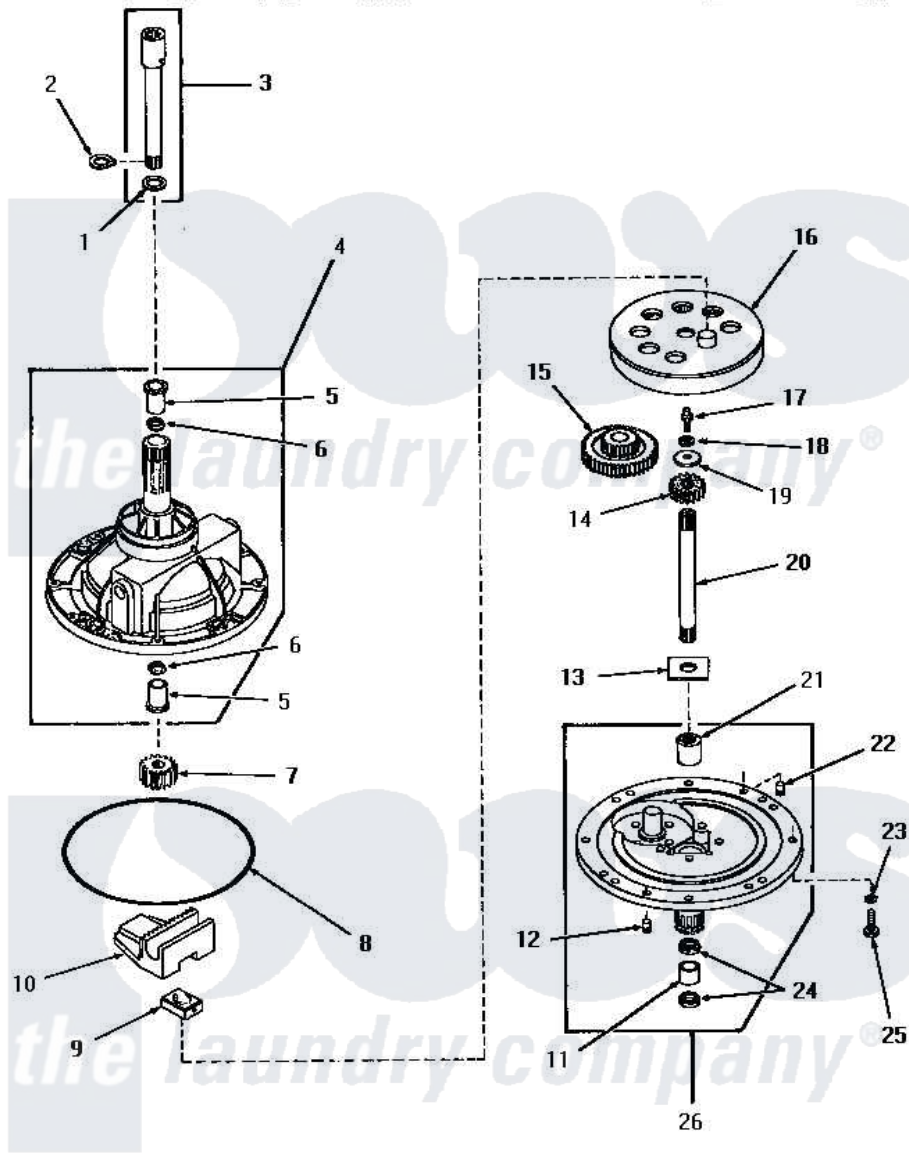

# Amana HA4000 01 - 28430 TRANSMISSION ASSY COMPONENTS

## COMPONENTS FOR 28430 TRANSMISSION ASSEMBLY

Amana [Residential Amana HA4000 Washer Parts](#) Parts Diagram 01 - 28430 TRANSMISSION ASSY COMPONENTS  
 Click on the part number to view part

Item	Original Part Number	Replaced By	Status	Part Description
1	Y00000000		Not Available	SEE NOTE SHIM WASHER -- (SEE NOTE)
2	<a href="#">27197</a>			Ring, Retaining
3	<a href="#">368P3</a>			Kit, Coupling And Shaft
4	27191		Not Available	TRANSMISSION CASE ASSEMBLY
"	28435		Not Available	TRANSMISSION CASE ASSEMBLY
5	27021		Not Available	BEARING
6	Y28114	<a href="#">40042701</a>		Seal- Oil
7	<a href="#">27003</a>			Pinion, Agitator
8	<a href="#">27028</a>			Gasket, Transmission Re
"	28434P		Not Available	LOCTITE
9	<a href="#">26493</a>			Slide
10	Y27001	<a href="#">Y31526</a>		Rack
11	<a href="#">27022</a>			Bearing
12	<a href="#">27172</a>			Pin, Dowel

13	<a href="#">27016</a>		Washer
14	<a href="#">29156</a>		Pinion, Input
15	<a href="#">27002</a>		Gear, Reduction
16	<a href="#">26577</a>		Assembly, Gear And Stud
17	27030	Not Available	SCREW, 1/4-20 SPECIAL
18	<a href="#">21456</a>		Lockwasher, 1/4 Intshkp
19	26509	<a href="#">40041501</a>	Washer
20	27081	<a href="#">27081P</a>	Shaft Input Package
21	27026	Not Available	COVER TRANSMISSION
22	<a href="#">27172</a>		Pin, Dowel
23	<a href="#">02431</a>		Lockwasher, 1/4 Ext Shk
24	Y28114	<a href="#">40042701</a>	Seal- Oil
25	<a href="#">20253</a>		Screw, Cap-1/4-20 X 1"
26	27192	Not Available	TRANSMISSION COVER ASSEMBLY
NI	27243	<a href="#">27243P</a>	Oil, CW Transmission F-