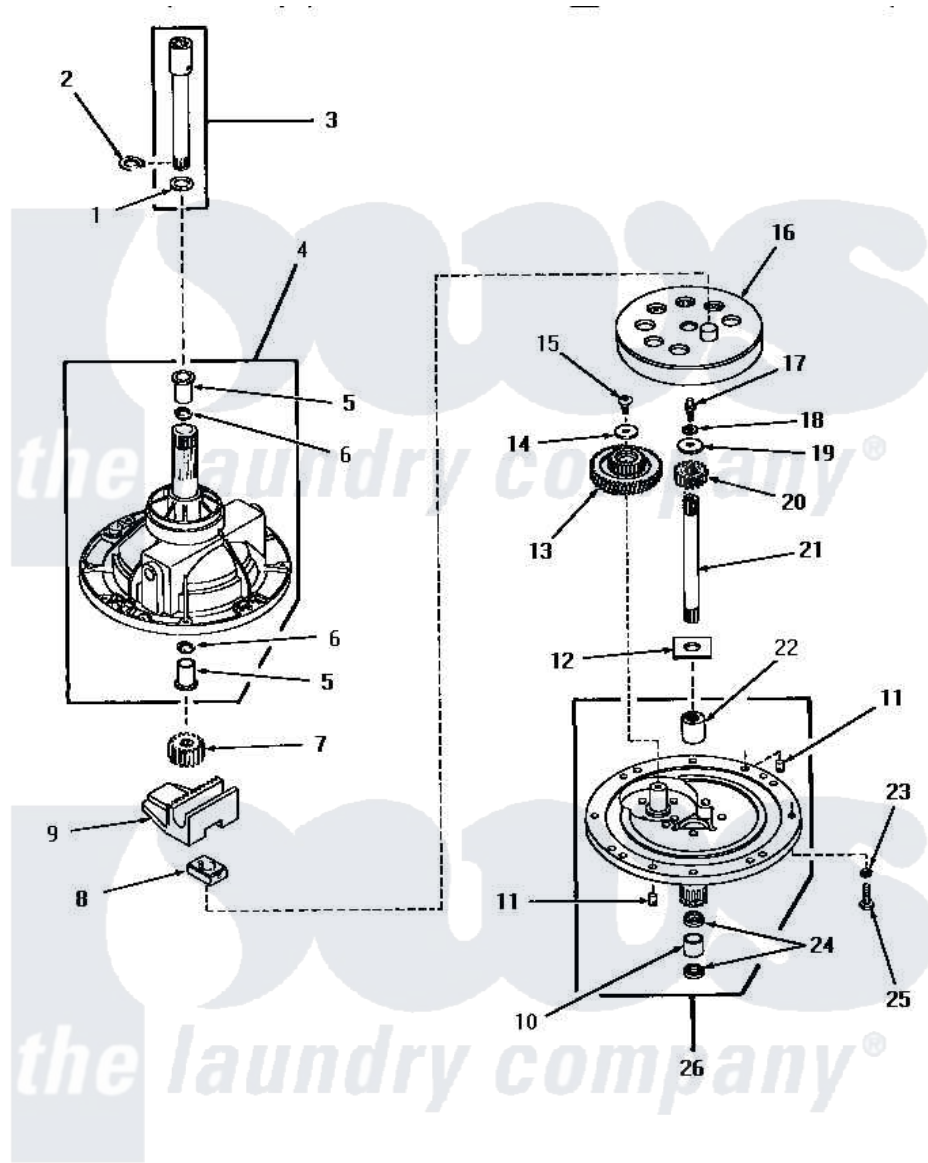

Amana HA4000 02 - 30123 & 30946 TRANSMISSION ASSEMBLIES

COMPONENTS FOR 30123 and 30946 TRANSMISSION ASSEMBLIES

Amana [Residential Amana HA4000 Washer Parts](#) Parts Diagram 02 - 30123 & 30946 TRANSMISSION ASSEMBLIES

[Click on the part number to view part](#)

Item	Original Part Number	Replaced By	Status	Part Description
1	Y00000000		Not Available	SEE NOTE SHIM WASHER -- (SEE NOTE)
2	27197			Ring, Retaining
3	368P3			Kit, Coupling And Shaft
4	28435		Not Available	TRANSMISSION CASE ASSEMBLY
5	27021		Not Available	BEARING
6	Y28114	40042701		Seal- Oil
7	27003			Pinion, Agitator
8	26493			Slide
9	Y27001	Y31526		Rack
10	27022			Bearing
11	27172			Pin, Dowel
12	27016			Washer
13	29161			Gear, Reduction
14	29260		Not Available	WASHER
15	29273			Screw, 1/4-20 X 3/8

16	26577		Assembly, Gear And Stud
17	27030	Not Available	SCREW, 1/4-20 SPECIAL
18	21456		Lockwasher, 1/4 Intshkp
19	26509	40041501	Washer
20	Y29160		Pinion, Drive
21	27081	27081P	Shaft Input Package
22	30893	WR2X4924	Shim
23	02431		Lockwasher, 1/4 Ext Shk
24	Y28114	40042701	Seal- Oil
25	20253		Screw, Cap-1/4-20 X 1"
26	30945	Not Available	ASSY, TRANSMISSION COVExREPLACE
NI	27243	27243P	Oil, CW Transmission F-
"	28434P	Not Available	LOCTITE