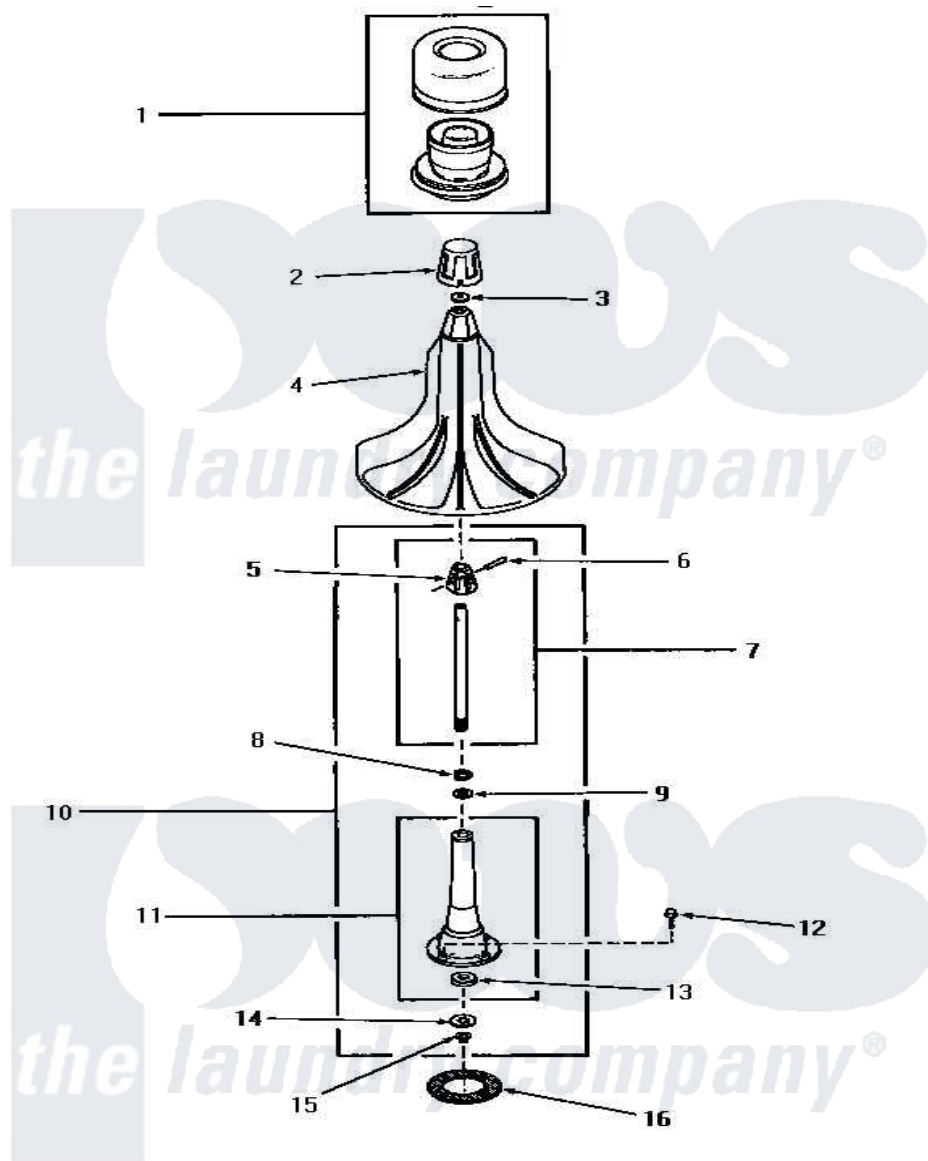

Amana HA4000 03 - AGITATOR & POST

AGITATOR AND POST

Amana [Residential Amana HA4000 Washer Parts](#) Parts Diagram 03 - AGITATOR & POST

[Click on the part number to view part](#)

Item	Original Part Number	Replaced By	Status	Part Description
1	27707		Not Available	ASSY,DISPENSER-FABRIC
2	27138		Not Available	ASSY,AGITATOR CAP
3	27189			Washer, Agitator Cap
4	27120		Not Available	ASSY,AGITATOR
5	27174		Not Available	DRIVE BLOCK
6	20243			Pin, Taper
7	28091			Assembly, Agitator Shaft anddr
8	20057	222T017P01		Washer FIB 21/32 ID X 1156 OD X 1/8
9	04704			Washer, .630id x 1.125odx
10	28934		Not Available	AGITATOR POST ASSEMBLY
11	28933		Not Available	AGITATOR POST
12	27202	W10116787		Screw
13	10429		Not Available	WASHER,THRUST
14	27164			Washer, Spline
15	27197			Ring, Retaining