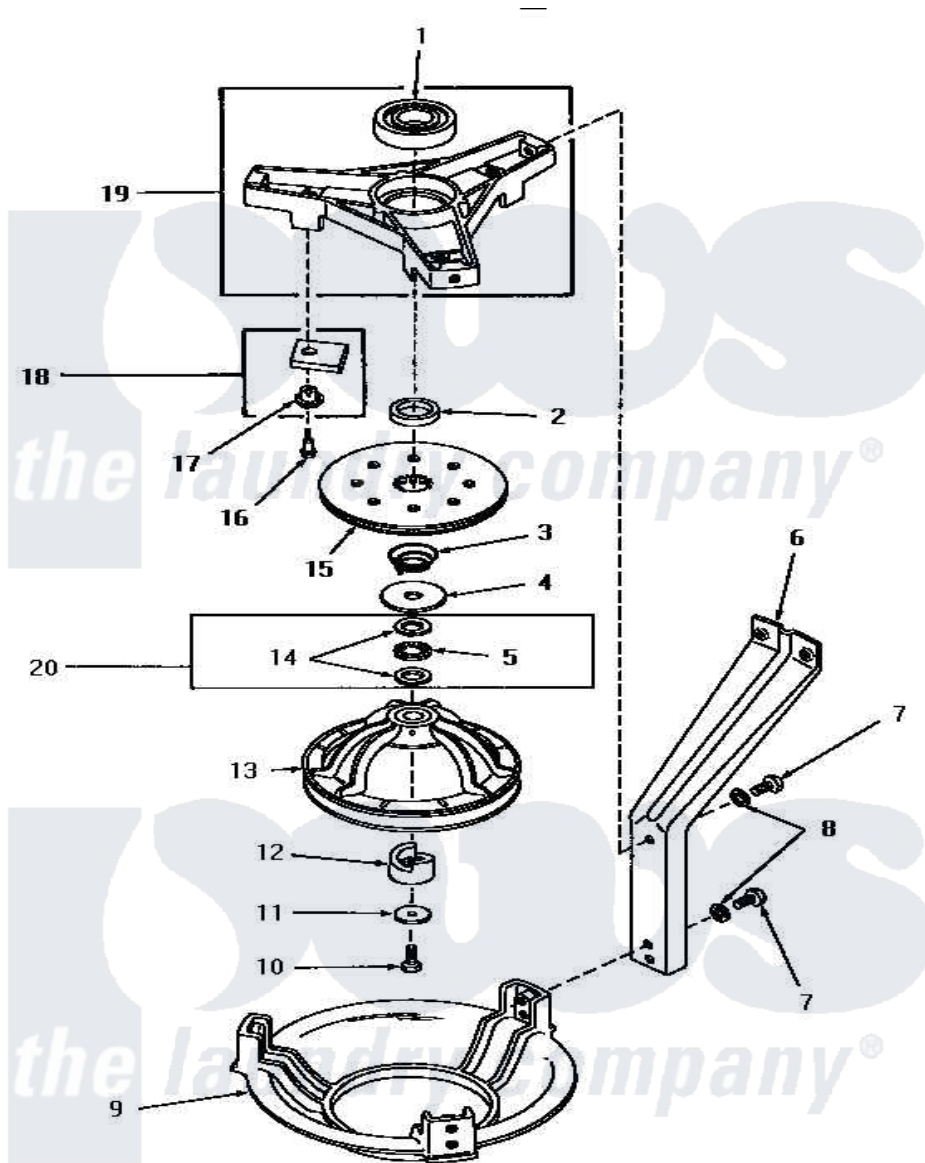

# Amana HA4000 04 - BRG HSG/BRAKE/PULLEY & PIVOT DOME

## BEARING HOUSING, BRAKE, PULLEY AND PIVOT DOME

Amana [Residential Amana HA4000 Washer Parts](#) Parts Diagram 04 - BRG HSG/BRAKE/PULLEY & PIVOT DOME  
 Click on the part number to view part

Item	Original Part Number	Replaced By	Status	Part Description
1	28944	<a href="#">40004001</a>		Bearing, Main
2	<a href="#">27176</a>			Spacer
3	27014	<a href="#">33435</a>		Spring, Conical
4	27015	<a href="#">40063201</a>		Washer, Flat
5	27025		Not Available	BEARING,NEEDLE THRUST
6	<a href="#">27090</a>			Leg, Support
7	30016	<a href="#">40128701</a>		Screw, 5/16-18 X .50
8	<a href="#">04366</a>			Lockwasher, 5/16intshkp
9	27124		Not Available	DOME,PIVOT
10	27220	<a href="#">40063401</a>		Screw, 1/4-20 x 5/8 Hex
11	26509	<a href="#">40041501</a>		Washer
12	<a href="#">27018</a>			Helix
13	30260	<a href="#">34232P</a>		Kit-Pulley
"	27111	<a href="#">34232P</a>		Kit-Pulley
14	27024		Not Available	NO LONGER AVAILABLE
15	26556	<a href="#">R9900474</a>		Brake Assembly

16	<a href="#">26547</a>		Screw, 10-24 Shoulder
17	<a href="#">29993</a>		Sleeve, Anti-Rotation
18	348P3	<a href="#">R9900543</a>	Pad-Brake
19	28913	<a href="#">35746</a>	AssembLy, Bearing Housing-L
20	Y0000000	Not Available	SEE NOTE BEARING RACE AND NEEDLE BEARING -- (USED THROUGH SERIAL NO.4U029469)