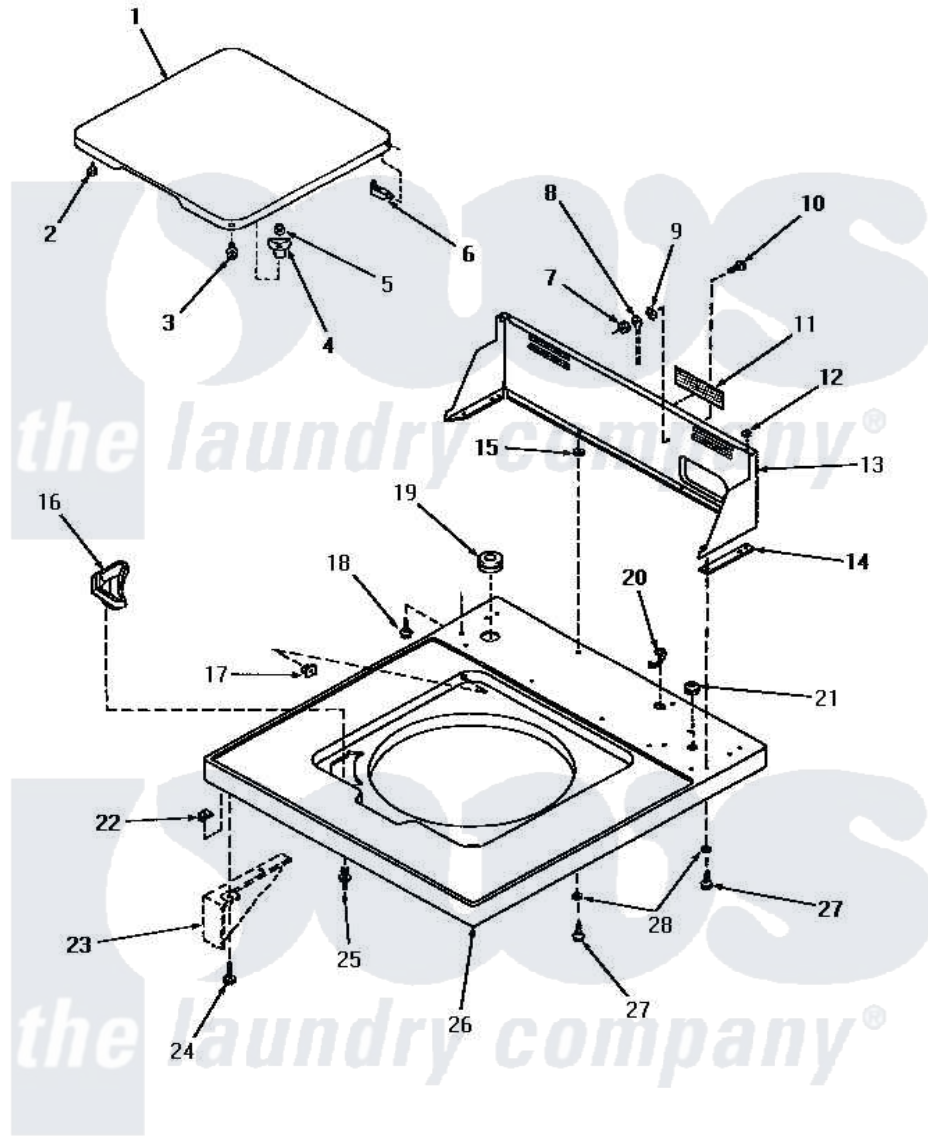

Amana HA4000 05 - CABINET TOP, LOADING DOOR & CONTROL HOOD

CABINET TOP, LOADING DOOR AND CONTROL HOOD

Amana [Residential Amana HA4000 Washer Parts](#) Parts Diagram 05 - CABINET TOP, LOADING DOOR & CONTROL HOOD

[Click on the part number to view part](#)

Item	Original Part Number	Replaced By	Status	Part Description
"	NOTE:		Not Available	2. SIPHON BREAK KIT MUST BE INSTALLED IN DRAIN HOSE IF THE DRAIN RECEPTACLE IS LOWER THAN THE CABINET TOP OF THE WASHER.
1	27665W		Not Available	LOADING DOOR, WHITE
"	27665A		Not Available	ASSY, LID
"	27665K		Not Available	LOADING DOOR, COFFEE
"	27665H		Not Available	LOADING DOOR, HARVEST GOLD
"	27665L		Not Available	LOADING DOOR, ALMOND
2	21685	40038001		Bumper
3	27203		Not Available	ASSY,SCREW & WASHER
4	27149			Catch, Lid Switch
5	21752			Nut, 8-32 Hex Brilock
6	27626		Not Available	HINGE,HIDDEN
7	03673		Not Available	NUT

8	Y00000000	Not Available	SEE NOTE GROUND WIRE
9	03815		Lockwasher, No.10 Ext Shk
10	20267		Screw, 10-24 X 3/8 Round
11	24903	Not Available	STICKER,DISCONNECT POW
12	24522		Nut, Speed-8ab-18 C1995
13	29551A	Not Available	CONTROL HOOD, AVOCADO
"	29551L	Not Available	CONTROL HOOD, ALMOND
"	29551K	Not Available	CONTROL HOOD, COFFEE
"	29551H	Not Available	HOOD,CONTROL-DOMESTIC
"	29551W	Not Available	CONTROL HOOD, WHITE
14	23028	Not Available	GASKET,CONTROL BOX END
15	23425	Not Available	WASHER,7/32IDX7/16ODX.
17	27625		Bushing
18	56392	Not Available	SCREW,8-18 X 3/8 TAPPI
19	20118	Not Available	GROMMET,1982 INV
20	21903	211881	Grommet, Cord Part Not Used-Gas Models Only
21	22299	Not Available	GROMMET
22	20249	36020	Nut-10-24
23	Y00000000	Not Available	SEE NOTE CABINET
24	23008		Screw, 10-24 X 3/4 Sems
25	56534		Barrel, Support
26	27663L	Not Available	ASSY, TOP-DOMESTIC
"	27663A	Not Available	CABINET TOP, AVOCADO
"	27663H	Not Available	ASSY, TOP-DOMESTIC xREPLACE
"	27663W	Not Available	CABINET TOP, WHITE
"	27663K	Not Available	CABINET TOP, COFFEE
27	23962	W10116760	Screw
28	20493		Washer, 11/64 ID x 3/8 OD