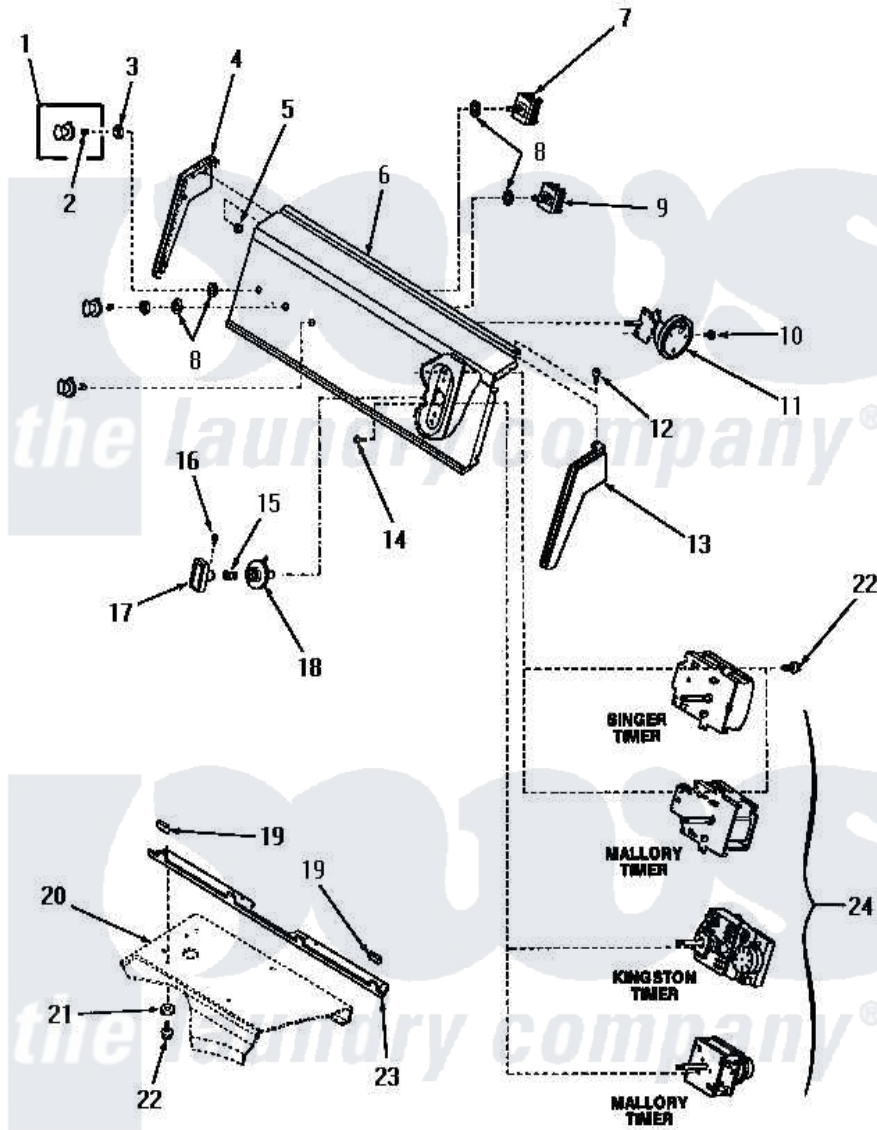

Amana HA4000 06 - CONTROL PANEL & CONTROLS

CONTROL PANEL AND CONTROLS

Amana [Residential Amana HA4000 Washer Parts](#) Parts Diagram 06 - CONTROL PANEL & CONTROLS
 Click on the part number to view part

Item	Original Part Number	Replaced By	Status	Part Description
"	NOTE:		Not Available	USE SHIM WASHER AS REQUIRED TO OBTAIN A MINIMUM OF .005 INCH TO A MAXIMUM OF .015 INCH CLEARANCE BETWEEN COUPLING AND FLANGED BEARING.
1	28124		Not Available	ASSY,KNOB-SWITCH
2	10519		Not Available	RETAINER
3	57584		Not Available	NUT
4	25124		Not Available	CONTROL HOOD END, LEFT
5	25126	5303284616		Clip
6	Y29193		Not Available	ASSY,CONTROL PANEL
7	21300		Not Available	SWITCH,TEMPERATURE
8	91176			Lockwasher, 3/8 Intshkp
10	23962	W10116760		Screw
11	27778			Switch, Pressure
12	25232		Not Available	SCREW,8AB-18X7/8 OVAL CONTROL HOOD END

13	25123	Not Available	CONTROL HOOD END, RIGHT
14	70212		Screw, 8-32 X 5/32 RD H
15	26319		Spring
16	26318		Screw, 8-32 X 1/4 Set S
17	27382	Not Available	TIMER KNOB
18	28287	Not Available	TIMER KNOB INDICATOR
19	24859	Not Available	SLEEVE,SUPPORT ANGLE
20	Y00000000	Not Available	SEE NOTE CABINET TOP
21	20493		Washer, 11/64 ID x 3/8 OD
22	23962	W10116760	Screw
23	23360	Not Available	ANGLE
24	28918	Not Available	TIMER,115/60-2 CYCLE