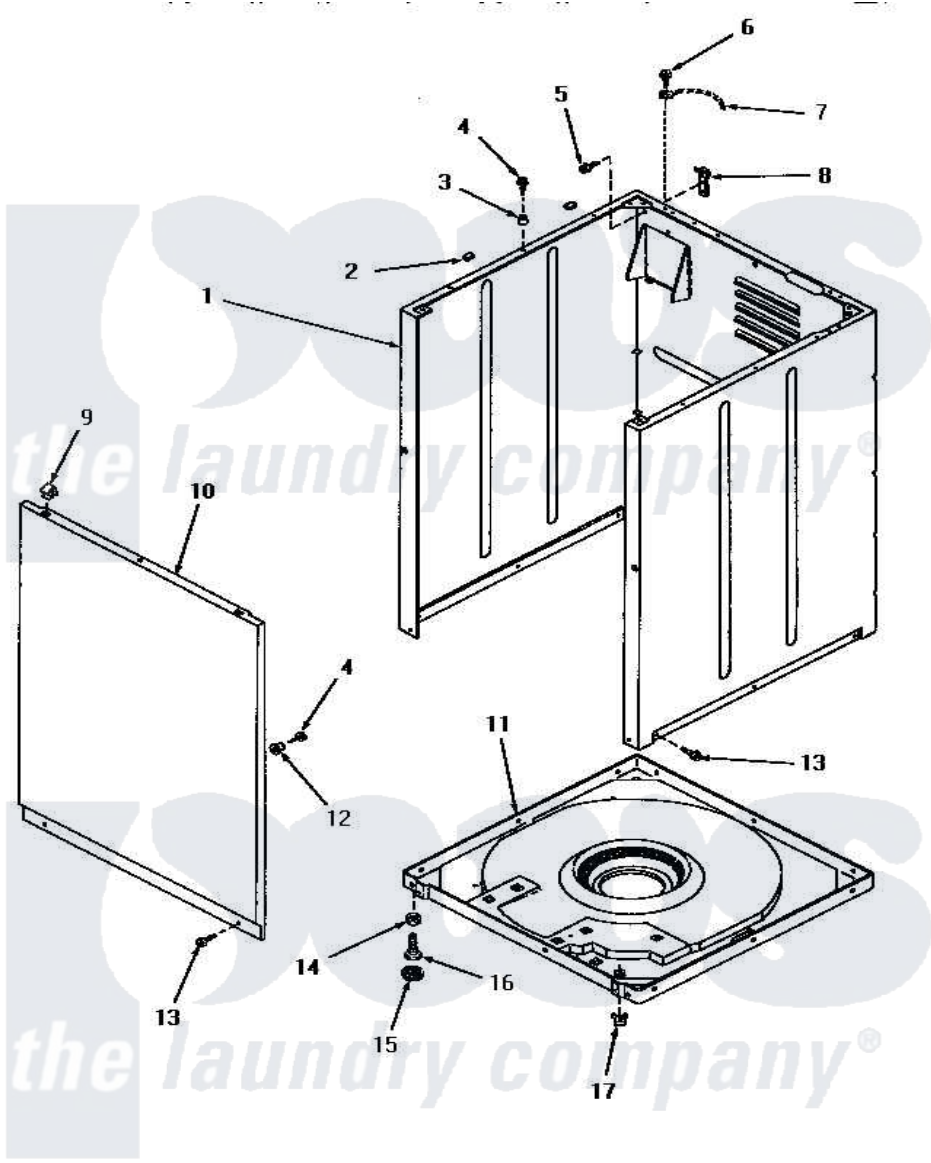

# Amana HA4000 07 - FRONT PANEL, CABINET & BASE

## FRONT PANEL, CABINET AND BASE

Amana Residential Amana HA4000 Washer Parts Parts Diagram 07 - FRONT PANEL, CABINET & BASE  
 Click on the part number to view part

Item	Original Part Number	Replaced By	Status	Part Description
1	27092W		Not Available	CABINET, WHITE
"	27092L	<a href="#">38612LP</a>		Kit Service Cabinet
"	29168W	<a href="#">38612WP</a>		Kit-Servic
"	29168A		Not Available	CABINET, AVOCADO
"	27092A		Not Available	CABINET, AVOCADO
"	29168L		Not Available	CABINET, ALMOND
"	29168H		Not Available	CABINET, HARVEST GOLD
"	27092K		Not Available	CABINET, COFFEE
"	29168K		Not Available	CABINET, COFFEE
"	27092H		Not Available	CABINET, HARVEST GOLD
2	<a href="#">Y56128</a>			Pad, Bumper
3	56079	<a href="#">505187</a>		Locator, Panel
4	56086	<a href="#">Y014874</a>		Screw, Idler Arm And Sleeve
5	51780	<a href="#">3390631</a>		Screw, 10-16 X 3/8
6	56392		Not Available	SCREW,8-18 X 3/8 TAPPI
7	Y00000000		Not Available	SEE NOTE GROUND WIRE, GREEN

8	<a href="#">Y27103</a>		Hinge, Hold-Down Lug
9	28835	<a href="#">22001650</a>	Fastener, Spring
10	27072A		Not Available
"	27072K		Not Available
"	27072H		Not Available
"	27072L	<a href="#">32708LP</a>	Panel, Front
"	27072W		Not Available
11	29757		Not Available
12	<a href="#">28102</a>		Locator, Panel
13	27196	<a href="#">27001200</a>	Screw
14	Y21899	<a href="#">40038101</a>	Nut, Leg
15	21749	<a href="#">40016001</a>	Foot, Rubber
16	20409	<a href="#">22003428</a>	Leg, Adjustable
17	28837		Not Available
NI	<a href="#">26594P</a>		Grease, Silicone - 2 Oz Tube