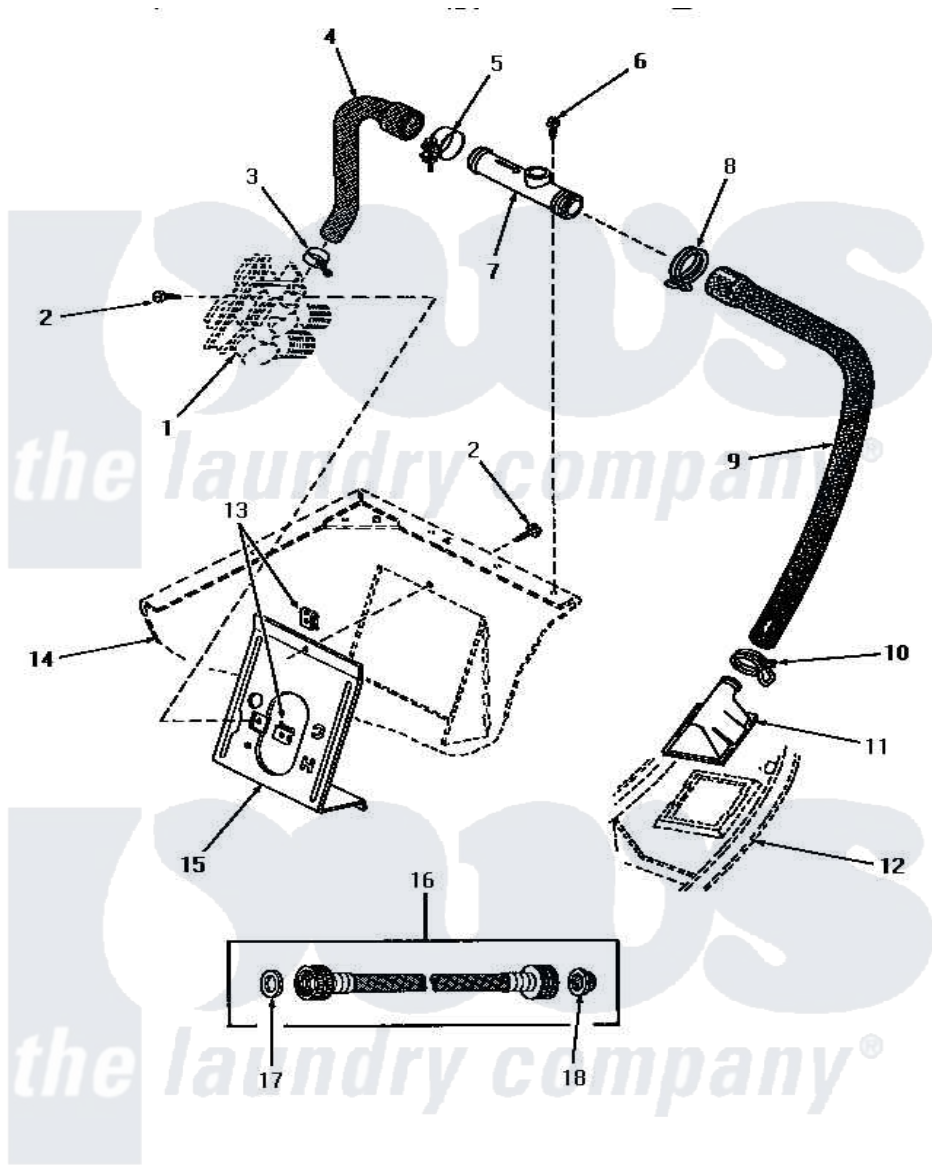

Amana HA4000 09 - INLET/FILL HOSE/BACK FL PREVENTER & BRKT

**INLET HOSE, FILLER HOSE, BACK FLOW PREVENTER
AND MIXING VALVE MOUNTING BRACKET
(starting with Serial No. N3605085)**

Amana [Residential Amana HA4000 Washer Parts](#) Parts Diagram 09 - INLET/FILL HOSE/BACK FL PREVENTER & BRKT

[Click on the part number to view part](#)

| Item | Original Part Number | Replaced By | Status | Part Description |
|------|-----------------------|---------------------------|---------------|-----------------------------|
| 1 | Y00000000 | | Not Available | SEE NOTE MIXING VALVE |
| 2 | 56392 | | Not Available | SCREW,8-18 X 3/8 TAPPI |
| 3 | 27643 | 596669 | | Clamp, Manifold |
| 4 | 27183 | | | Hose, Mixing Valve |
| 5 | 27152 | | Not Available | CLAMP HOSE |
| 6 | 23962 | W10116760 | | Screw |
| 7 | 27118 | 34280 | | Assembly, Backflow Prevento |
| 8 | 29176 | 285655 | | Clamp, Hose |
| 9 | 29182 | | Not Available | HOSE,WATER INLET |
| 10 | 29210 | | | Hose Clamp |
| 11 | 29154 | | | Head, Water Inlet |
| 12 | Y00000000 | | Not Available | SEE NOTE OUTER TUB COVER |
| 13 | 54038 | | | NUt, Speed U-Type |
| 14 | Y00000000 | | Not Available | SEE NOTE CABINET |
| 15 | 27126 | 39407 | | Bracket, Valve |

| | | | |
|----|-------|--------------------------|------------------------|
| 16 | 28330 | 202860 | Inlet Hose Assembly |
| 17 | 20290 | Y013783 | Washer, Inlet Hose |
| 18 | 28605 | 22002960 | Strainer, Washer Inlet |