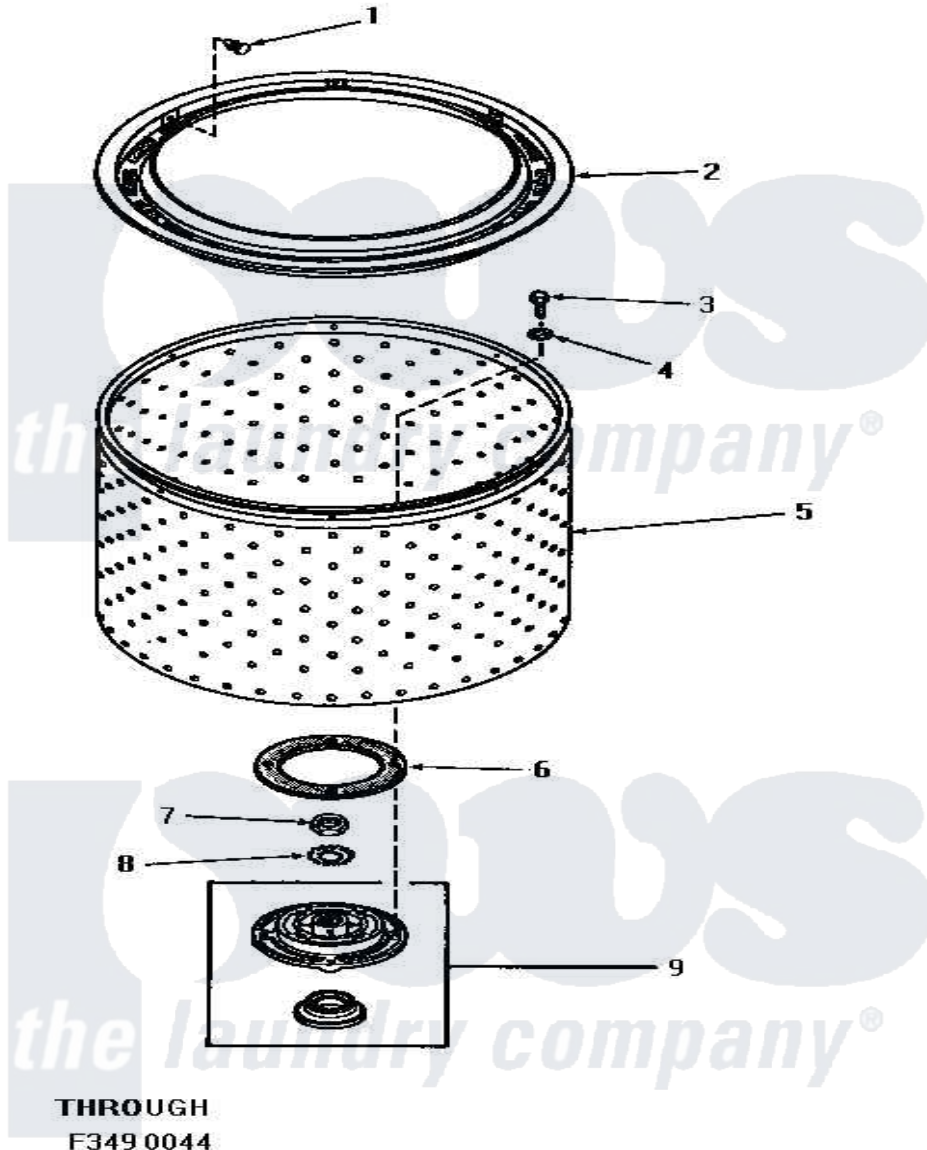

# Amana HA4000 10 - LINT FILTER, WASHTUB & HUB

## LINT FILTER, WASHTUB AND HUB

Amana [Residential Amana HA4000 Washer Parts](#) Parts Diagram 10 - LINT FILTER, WASHTUB & HUB  
 Click on the part number to view part

Item	Original Part Number	Replaced By	Status	Part Description
1	<a href="#">29474</a>			Fastener, Lint Filter
2	27123	<a href="#">33521</a>		Filter Lint/Clothes Guard
3	27202	<a href="#">W10116787</a>		Screw
4	<a href="#">28094</a>			Gasket
5	<a href="#">27074</a>			Motor
"	27073		Not Available	WASHTUB, PORCELAIN
6	27125	<a href="#">39122</a>		Gasket, Washtub
7	Y29220	<a href="#">40016301</a>		Nut, Lock
8	<a href="#">27163</a>			Lockwasher
9	28780	<a href="#">356P3</a>		Kit, Seal-Washer