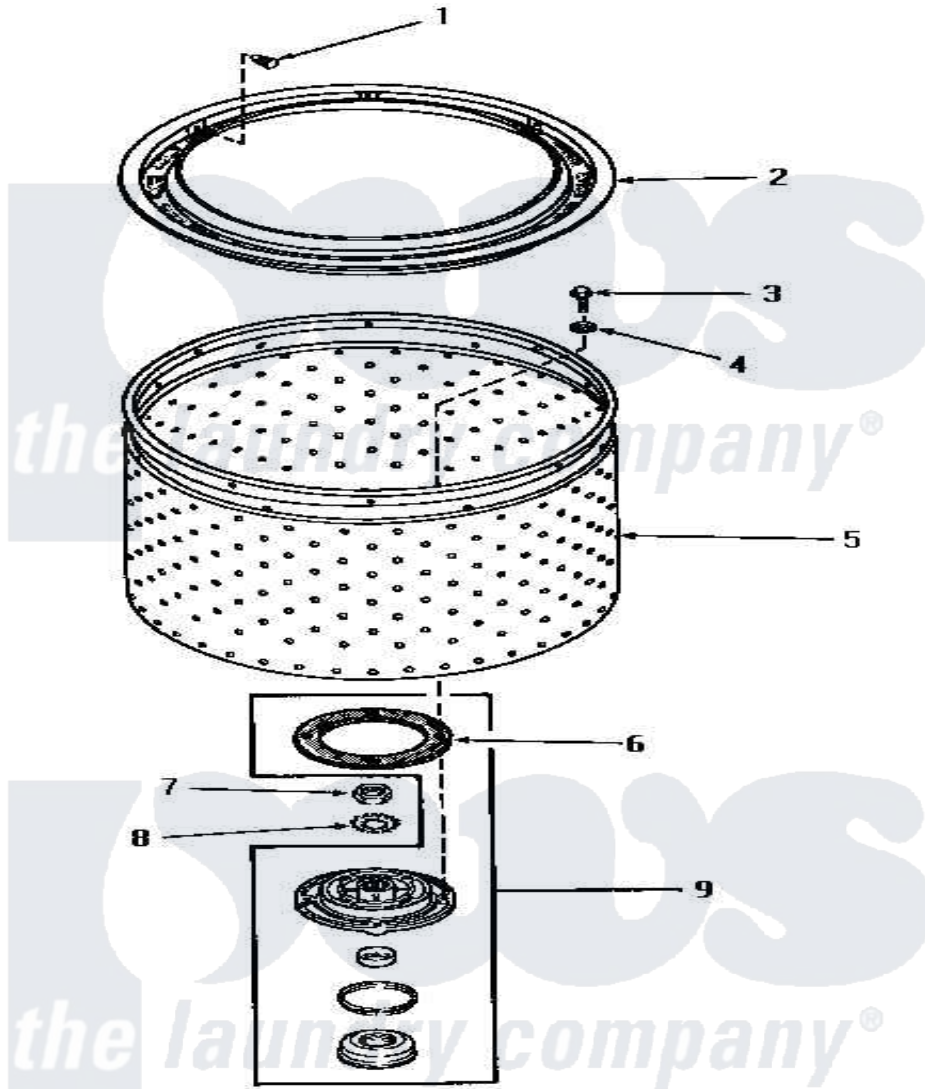

Amana HA4000 11 - LINT FILTER, WASHTUB & HUB

STARTING
F349 0045

LINT FILTER, WASHTUB AND HUB

[Amana Residential Amana HA4000 Washer Parts](#) Parts Diagram 11 - LINT FILTER, WASHTUB & HUB
Click on the part number to view part

Item	Original Part Number	Replaced By	Status	Part Description
1	29474			Fastener, Lint Filter
2	27123	33521		Filter Lint/Clothes Guard
3	27202	W10116787		Screw
4	28094			Gasket
5	28138		Not Available	WASHTUB, STAINLESS STEEL
"	29074	39252P		Wash Tub
6	27125	39122		Gasket, Washtub
7	Y29220	40016301		Nut, Lock
8	27163			Lockwasher
9	356P3			Kit, Seal-Washer