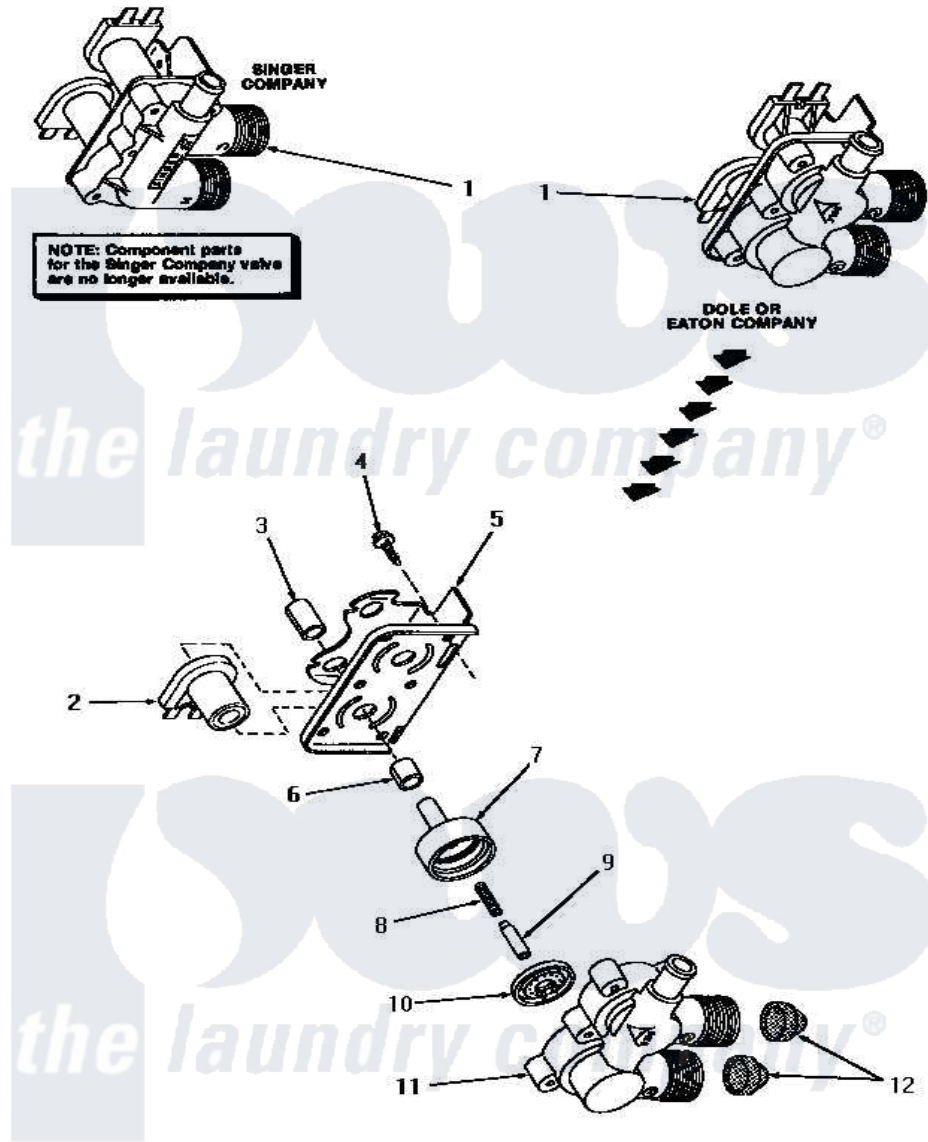

Amana HA4000 12 - MIXING VALVE ASSY

MIXING VALVE ASSEMBLY

Amana [Residential Amana HA4000 Washer Parts](#) Parts Diagram 12 - MIXING VALVE ASSY
 Click on the part number to view part

Item	Original Part Number	Replaced By	Status	Part Description
1	27156	33930		Valve, Mixing
2	24126	33930		Valve, Mixing
3	24128		Not Available	SLEEVE, LONG
4	25817C		Not Available	SCREW
5	Y24158		Not Available	MOUNTING BRACKET
6	24129		Not Available	SLEEVE, SHORT
7	24130			Guide, Armature
8	24131		Not Available	SPRING
9	24132		Not Available	ARMATURE
10	24134		Not Available	DIAPHRAGM
11	Y24159	33930		Valve, Mixing
12	24122	22002960		Strainer, Washer Inlet