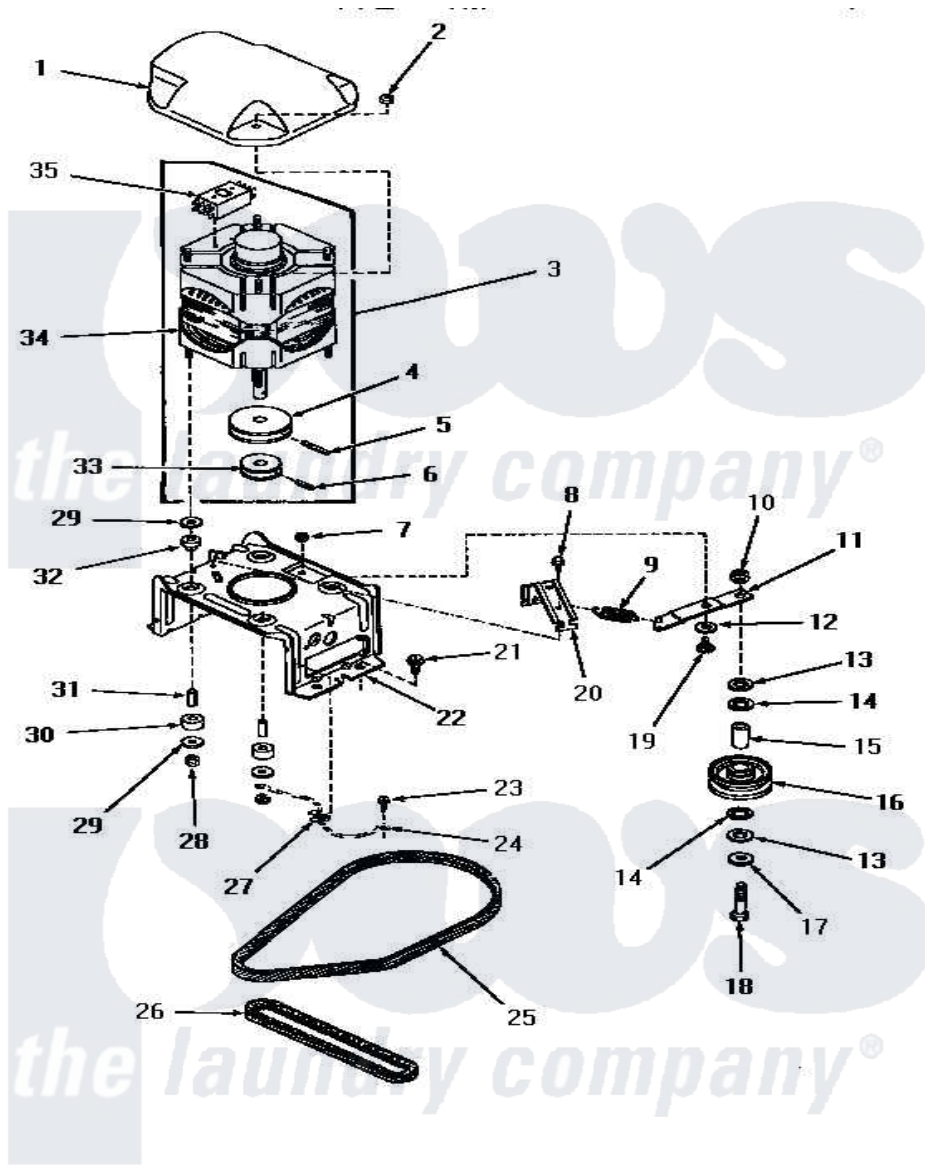

Amana HA4000 13 - MOTOR, MTG BRACKET, BELTS & IDLER ASSY

MOTOR, MOUNTING BRACKET, BELTS AND IDLER ASSEMBLY
(through Serial No. C3486773)

Amana [Residential Amana HA4000 Washer Parts](#) Parts Diagram 13 - MOTOR, MTG BRACKET, BELTS & IDLER ASSY
Click on the part number to view part

Item	Original Part Number	Replaced By	Status	Part Description
1	27136			Shield, Motor
2	27201			Locknut
4	27171		Not Available	PULLEY,MOTOR
5	23750			Pin, Roll
6	10416			Pin, Roll
7	52566	27001225		Nut, Jam Mid Lock 1/4-20
8	56264	27001200		Screw
9	27928		Not Available	SPRING
10	56156	358160		Nut
11	27135			Lever, Idler
12	81392	40054701		Washer
13	28018		Not Available	WASHER
14	27210		Not Available	WASHER
15	27601		Not Available	BEARING
16	27212	R9900487		Sheet
17	27211		Not Available	WASHER

18	27209		Bolt
19	27229	40038901	Screw, 1/4-20
20	27929		Xarm Spring
21	27157		Screw, 10-24 X 5/8 Spec
22	27112	Not Available	MOTOR MOUNTING BRACKET
23	26592	Not Available	HEX HEAD SCREW
24	Y00000000	Not Available	SEE NOTE GROUND WIRE, GREEN
25	27246	R9900487	Sheet
26	27155		Belt, Pump
27	Y00161	B5733302	Clip, Ground
28	23604		Nut, Hex 10-32 Lock
29	03888	Not Available	WASHER
30	01953	Not Available	WASHER,LOWER MOTOR MOU
31	27181	Not Available	SPACER,MOTOR
32	01952A		Mounting, Rubber
33	Y27104	Not Available	PULLEY,MOTOR
35	24140	Not Available	SWITCH,MOTOR
"	24142	Not Available	SWITCH,MOTOR
"	Y24149		Switch, Motor
"	24139	Not Available	SWITCH,MOTOR
NI	258P3	Not Available	KIT,CAPACITOR