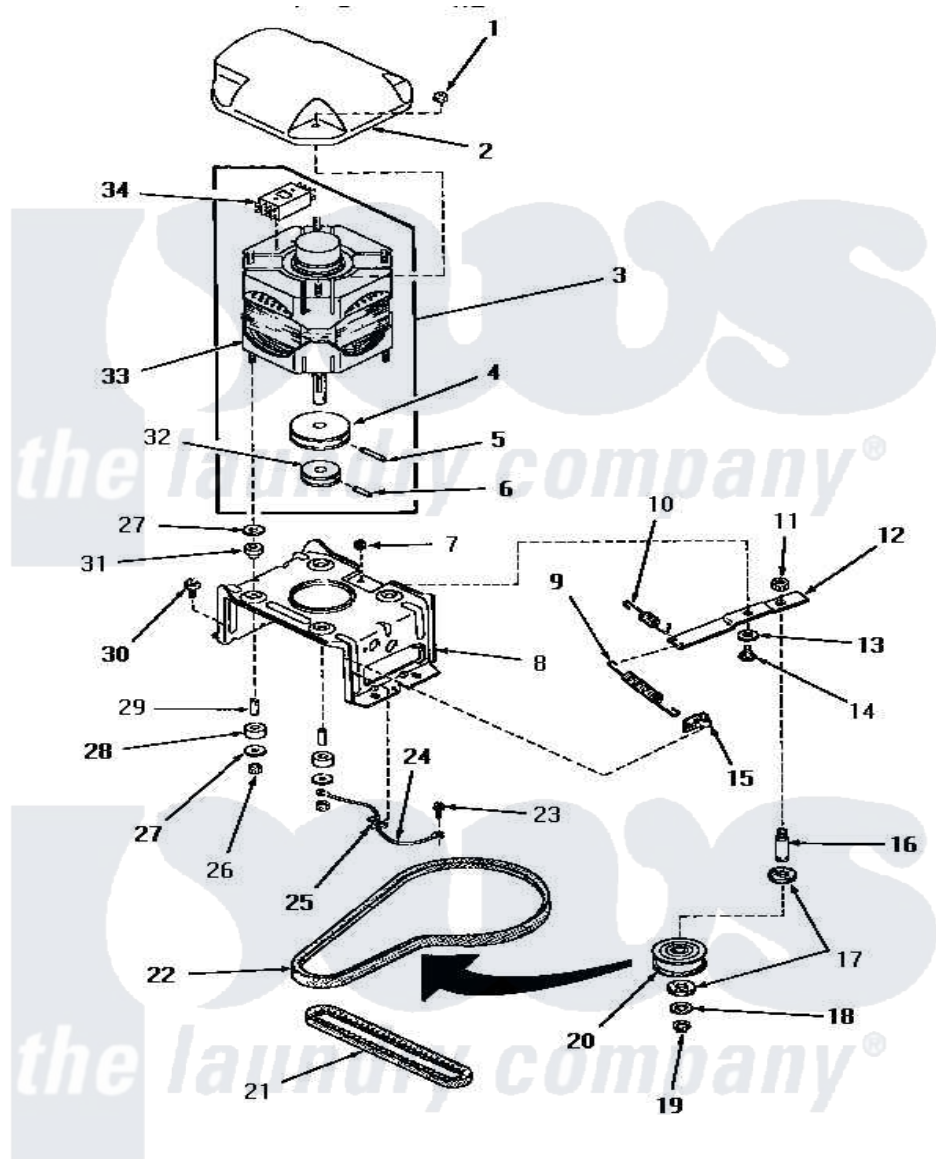

# Amana HA4000 14 - MOTOR, MTG BRACKET, BELTS & IDLER ASSY

**MOTOR, MOUNTING BRACKET, BELTS AND IDLER ASSEMBLY**  
(starting with Serial No. C3486774)

Amana [Residential Amana HA4000 Washer Parts](#) Parts Diagram 14 - MOTOR, MTG BRACKET, BELTS & IDLER ASSY  
Click on the part number to view part

Item	Original Part Number	Replaced By	Status	Part Description
1	<a href="#">27201</a>			Locknut
2	<a href="#">27136</a>			Shield, Motor
3	27658	<a href="#">27179P</a>		Motor-Drve
4	27171		Not Available	PULLEY,MOTOR
5	<a href="#">23750</a>			Pin, Roll
6	<a href="#">10416</a>			Pin, Roll
7	52566	<a href="#">27001225</a>		Nut, Jam Mid Lock 1/4-20
8	<a href="#">28791</a>			Bracket, Motor Mount
9	28807	<a href="#">37366</a>		Spring, Idler
10	30620		Not Available	SPRING,IDLER LEVER HEL
11	28803	<a href="#">2221070</a>		Clamp, Nylon
12	31054	<a href="#">40041002</a>		Lever, Idler
13	81392	<a href="#">40054701</a>		Washer
14	27229	<a href="#">40038901</a>		Screw, 1/4-20
15	<a href="#">28849</a>			Clip, Spring
16	<a href="#">28802</a>			Shaft, Idler