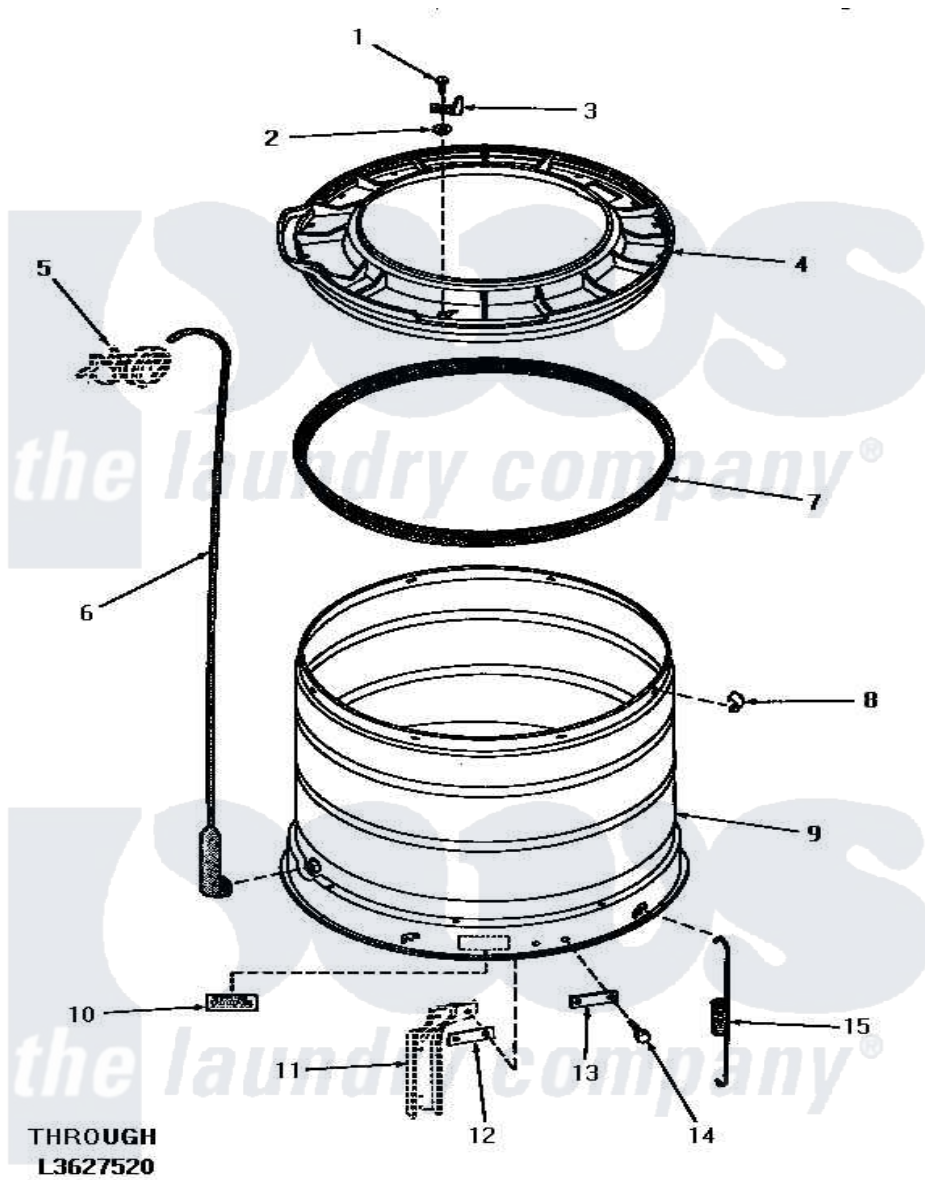

Amana HA4000 15 - OUTER TUB, COVER & PRESSURE HOSE

THROUGH
L3627520

OUTER TUB, COVER AND PRESSURE HOSE

Amana [Residential Amana HA4000 Washer Parts](#) Parts Diagram 15 - OUTER TUB, COVER & PRESSURE HOSE
Click on the part number to view part

Item	Original Part Number	Replaced By	Status	Part Description
1	25723	27001200		Screw
2	03815			Lockwasher, No.10 Ext Shk
3	27247			Trigger, Out-Of-Bal Swi
4	27137	31153		Cover Outer Tub
5	Y00000000		Not Available	SEE NOTE PRESSURE SWITCH
6	29077		Not Available	ASSY,PRESSURE FILL HOSxREPLACE
7	27184			Gasket, Tub Cover
8	Y27017		Not Available	CLIP,SPRING
9	27071		Not Available	OUTER TUB
10	Y27195		Not Available	STICKER
11	Y00000000		Not Available	SEE NOTE SUPPORT LEG
12	27927			Plate, Leg .032
13	27926			Plate, Leg .063
14	27205	40128701		Screw, 5/16-18 X .50
15	27239			Spring, Leg