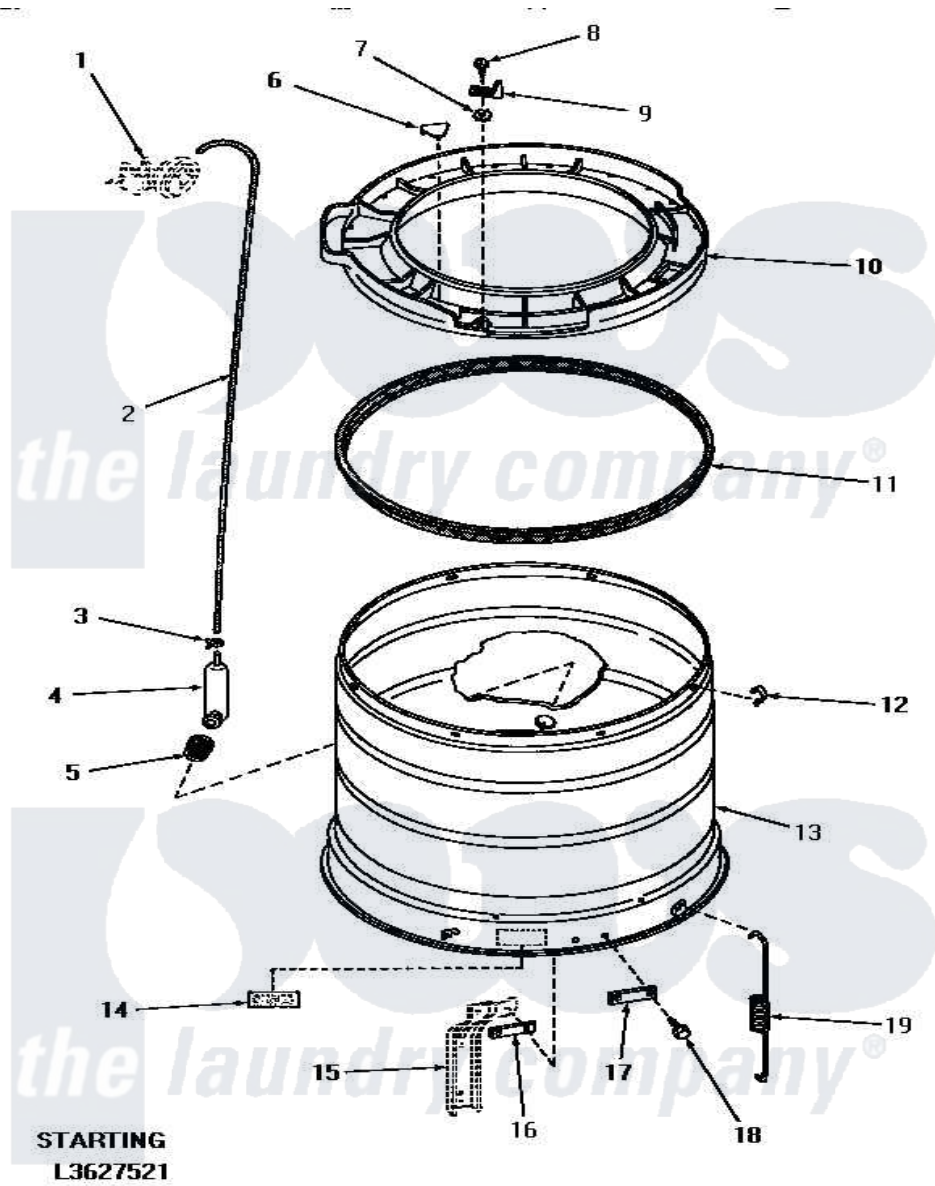

Amana HA4000 16 - OUTER TUB, COVER & PRESSURE HOSE

OUTER TUB, COVER AND PRESSURE HOSE

Amana [Residential Amana HA4000 Washer Parts](#) Parts Diagram 16 - OUTER TUB, COVER & PRESSURE HOSE
 Click on the part number to view part

Item	Original Part Number	Replaced By	Status	Part Description
1	Y00000000		Not Available	SEE NOTE PRESSURE SWITCH
2	29213	39125		Tubing 31
3	Y22294	596669		Clamp, Manifold
4	29116		Not Available	PRESSURE ACCUMULATOR
5	29175	40037801		Grommet
6	29901		Not Available	PLUG,SNAP-IN-OUTER TUB
7	03815			Lockwasher, No.10 Ext Shk
8	25723	27001200		Screw
9	27247			Trigger, Out-Of-Bal Swi
10	29555	31153		Cover Outer Tub
11	27184			Gasket, Tub Cover
12	Y27017		Not Available	CLIP,SPRING
13	29232		Not Available	OUTER TUB
14	Y27195		Not Available	STICKER
15	Y00000000		Not Available	SEE NOTE SUPPORT LEG
16	27927			Plate, Leg .032