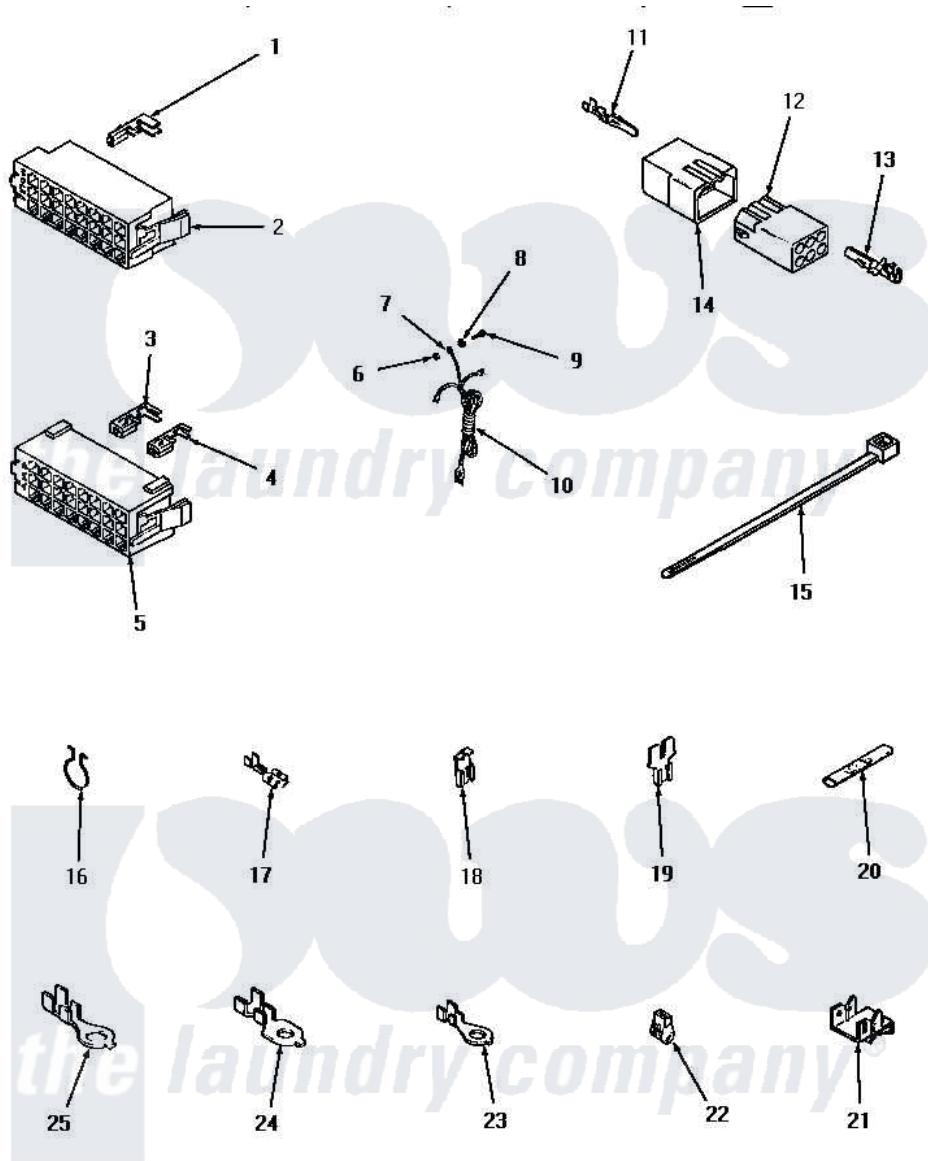

Amana HA4000 17 - POWER CORD & WIRE TERMINALS

POWER CORD AND WIRE TERMINALS

Amana [Residential Amana HA4000 Washer Parts](#) Parts Diagram 17 - POWER CORD & WIRE TERMINALS
 Click on the part number to view part

Item	Original Part Number	Replaced By	Status	Part Description
1	24176		Not Available	MOLEX TERMINAL
2	24175	12500058		Knob Ski
3	00183		Not Available	TERMINAL,FEMALE 2-WIRE
4	00180		Not Available	TERMINAL,FEMALE
5	28856		Not Available	HOUSING,24 POSITION
6	03673		Not Available	NUT
7	Y00000000		Not Available	SEE NOTE GROUND WIRE, GREEN
8	03815			Lockwasher, No.10 Ext Shk
9	20267			Screw, 10-24 X 3/8 Round
10	22660		Not Available	POWER CORD AND PLUG
11	Y00116			Terminal, Pin-Male
12	26708			Receptacle, 6 Circuit
13	Y00117	5011-XX		093 Female Socket
14	23041			Plug, 6 Circuit
15	55881	M0321209		Tie-Electrical
16	51291			Clip, Wire

17	Y00119		Not Available	SPADE TERMINAL(18 GAUGE) (1/4 INCH-(1) 18 GAUGE WIRE)
18	Y00120			Terminal, Flag-1/4 Fema
19	29673		Not Available	DOUBLE CONNECTOR
20	21091		Not Available	CONNECTOR TWO 1/4 INCH MALE
21	Y00161	B5733302		Clip, Ground
22	70210		Not Available	INSULATOR,BLUE
23	00110			No.10 18 Gauge Wire
24	Y00111			Ring Terminal No.10 No.10 18 Gauge Wires Or
25	Y00113		Not Available	TERMINAL,RING-1/4 STUD