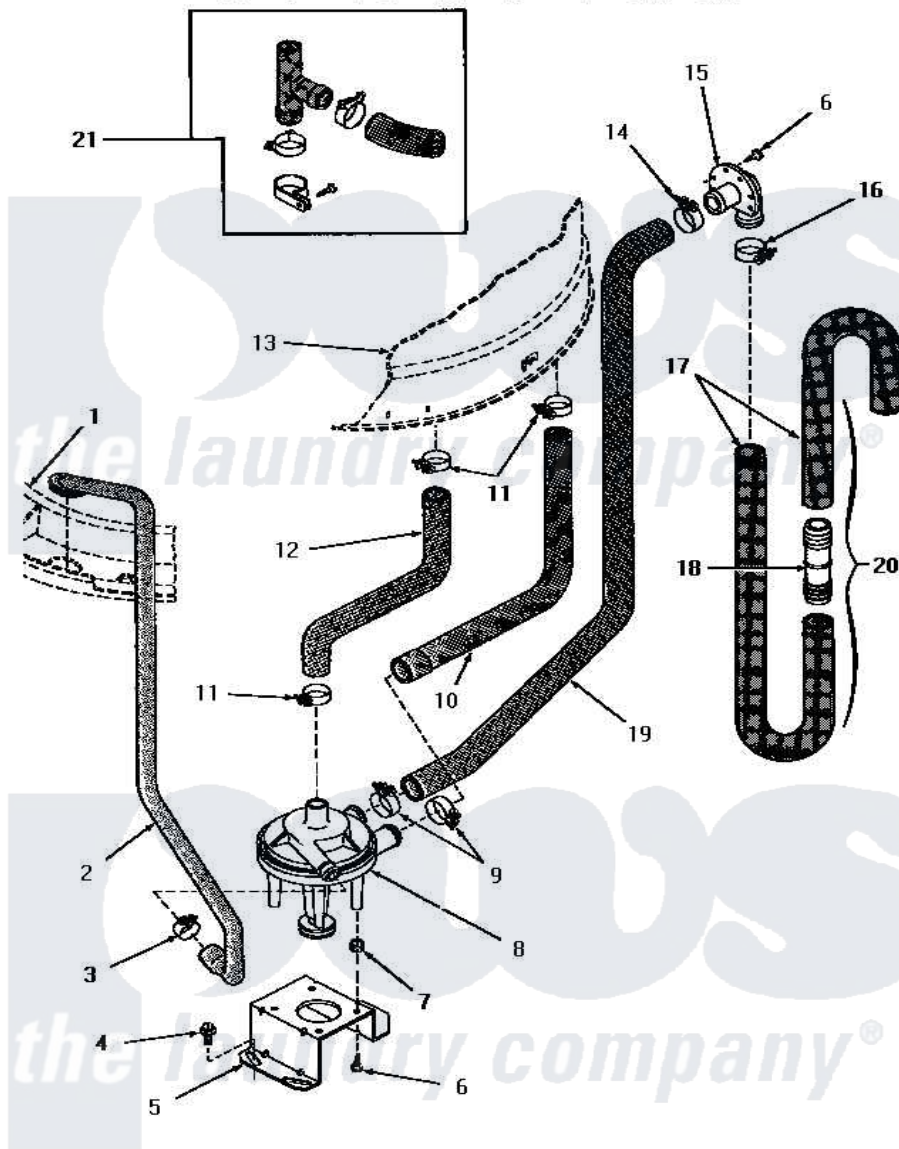

# Amana HA4000 18 - PUMP ASSY/BRKT/HOSES & SIPHON BREAK KIT

**PUMP ASSEMBLY, BRACKET, HOSES AND SIPHON BREAK KIT  
(Models equipped with rubber drain hose)**

Amana [Residential Amana HA4000 Washer Parts](#) Parts Diagram 18 - PUMP ASSY/BRKT/HOSES & SIPHON BREAK KIT

[Click on the part number to view part](#)

Item	Original Part Number	Replaced By	Status	Part Description
1	Y00000000		Not Available	SEE NOTE OUTER TUB COVER
2	27232		Not Available	HOSE
3	27644	<a href="#">285655</a>		Clamp, Hose
4	<a href="#">27157</a>			Screw, 10-24 X 5/8 Spec
5	<a href="#">27105</a>			Bracket, Pump Mounting
6	51784		Not Available	SCREW, 10B-16 X 1/2 HEX
7	<a href="#">27063</a>			On-Sert
8	27065	<a href="#">31968</a>		Assembly, Pump NA
9	27153	<a href="#">285655</a>		Clamp, Hose
10	27160		Not Available	HOSE, TUB TO PUMP-DRAIN
11	27151	<a href="#">285655</a>		Clamp, Hose
12	27159		Not Available	HOSE, TUB TO PUMP
13	Y00000000		Not Available	SEE NOTE OUTER TUB
14	20391	<a href="#">285655</a>		Clamp, Hose
15	23553		Not Available	ELBOW, DRAIN HOSE-PLAST

16	20211	<a href="#">285655</a>	Clamp, Hose
17	<a href="#">28293</a>		Hose, Drain
18	25863	<a href="#">16272</a>	Connector, Straight
19	<a href="#">27161</a>		Hose, Pump To Drain Val
20	Y00000000		Not Available SEE NOTE DRAIN HOSE AND HOSE COUPLER -- (SEE NOTE 1)
21	297P3	<a href="#">76660</a>	Break-Sphn