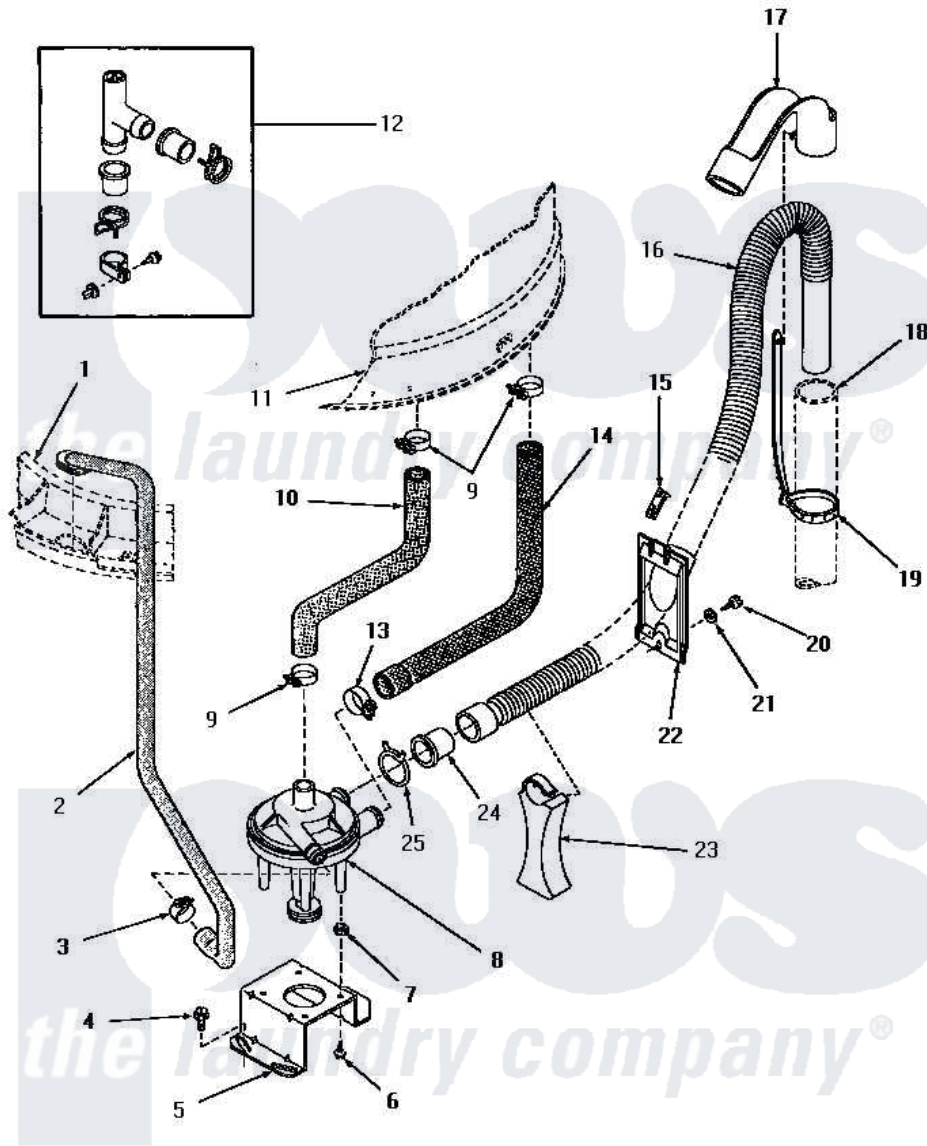

Amana HA4000 19 - PUMP ASSY/BRKT/HOSES & SIPHON BREAK KIT

PUMP ASSEMBLY, BRACKET, HOSES AND SIPHON BREAK KIT
(Models equipped with plastic drain hose)

Amana [Residential Amana HA4000 Washer Parts](#) Parts Diagram 19 - PUMP ASSY/BRKT/HOSES & SIPHON BREAK KIT

Click on the part number to view part

Item	Original Part Number	Replaced By	Status	Part Description
1	Y00000000		Not Available	SEE NOTE OUTER TUB COVER
2	27232		Not Available	HOSE
3	27644	285655		Clamp, Hose
4	27157			Screw, 10-24 X 5/8 Spec
5	27105			Bracket, Pump Mounting
6	51784		Not Available	SCREW,10B-16 X 1/2 HEX
7	27063			On-Sert
8	27065	31968		Assembly, Pump NA
9	27151	285655		Clamp, Hose
10	27159		Not Available	HOSE,TUB TO PUMP
11	Y00000000		Not Available	SEE NOTE OUTER TUB
12	386P3	76660		Break-Sphn
13	27153	285655		Clamp, Hose
14	27160		Not Available	HOSE,TUB TO PUMP-DRAIN
15	29936		Not Available	HOSE RETAINER CLIP

16	29142	39952	Hose- Drai
17	29144	22003814	Retainer, Drain Hose
18	Y00000000		Not Available SEE NOTE STANDPIPE
19	29999	8539404	Tie-Wire
20	27196	27001200	Screw
21	20492	M0270504	Washer
22	29131		Not Available RETAINER,DIRECTIONAL
23	29284		Stand, Hose
24	29143		Not Available HOSE,ADAPTER
25	29172		Not Available CLAMP,HOSE
NI	406P3	451P3	Kit Drain Extension